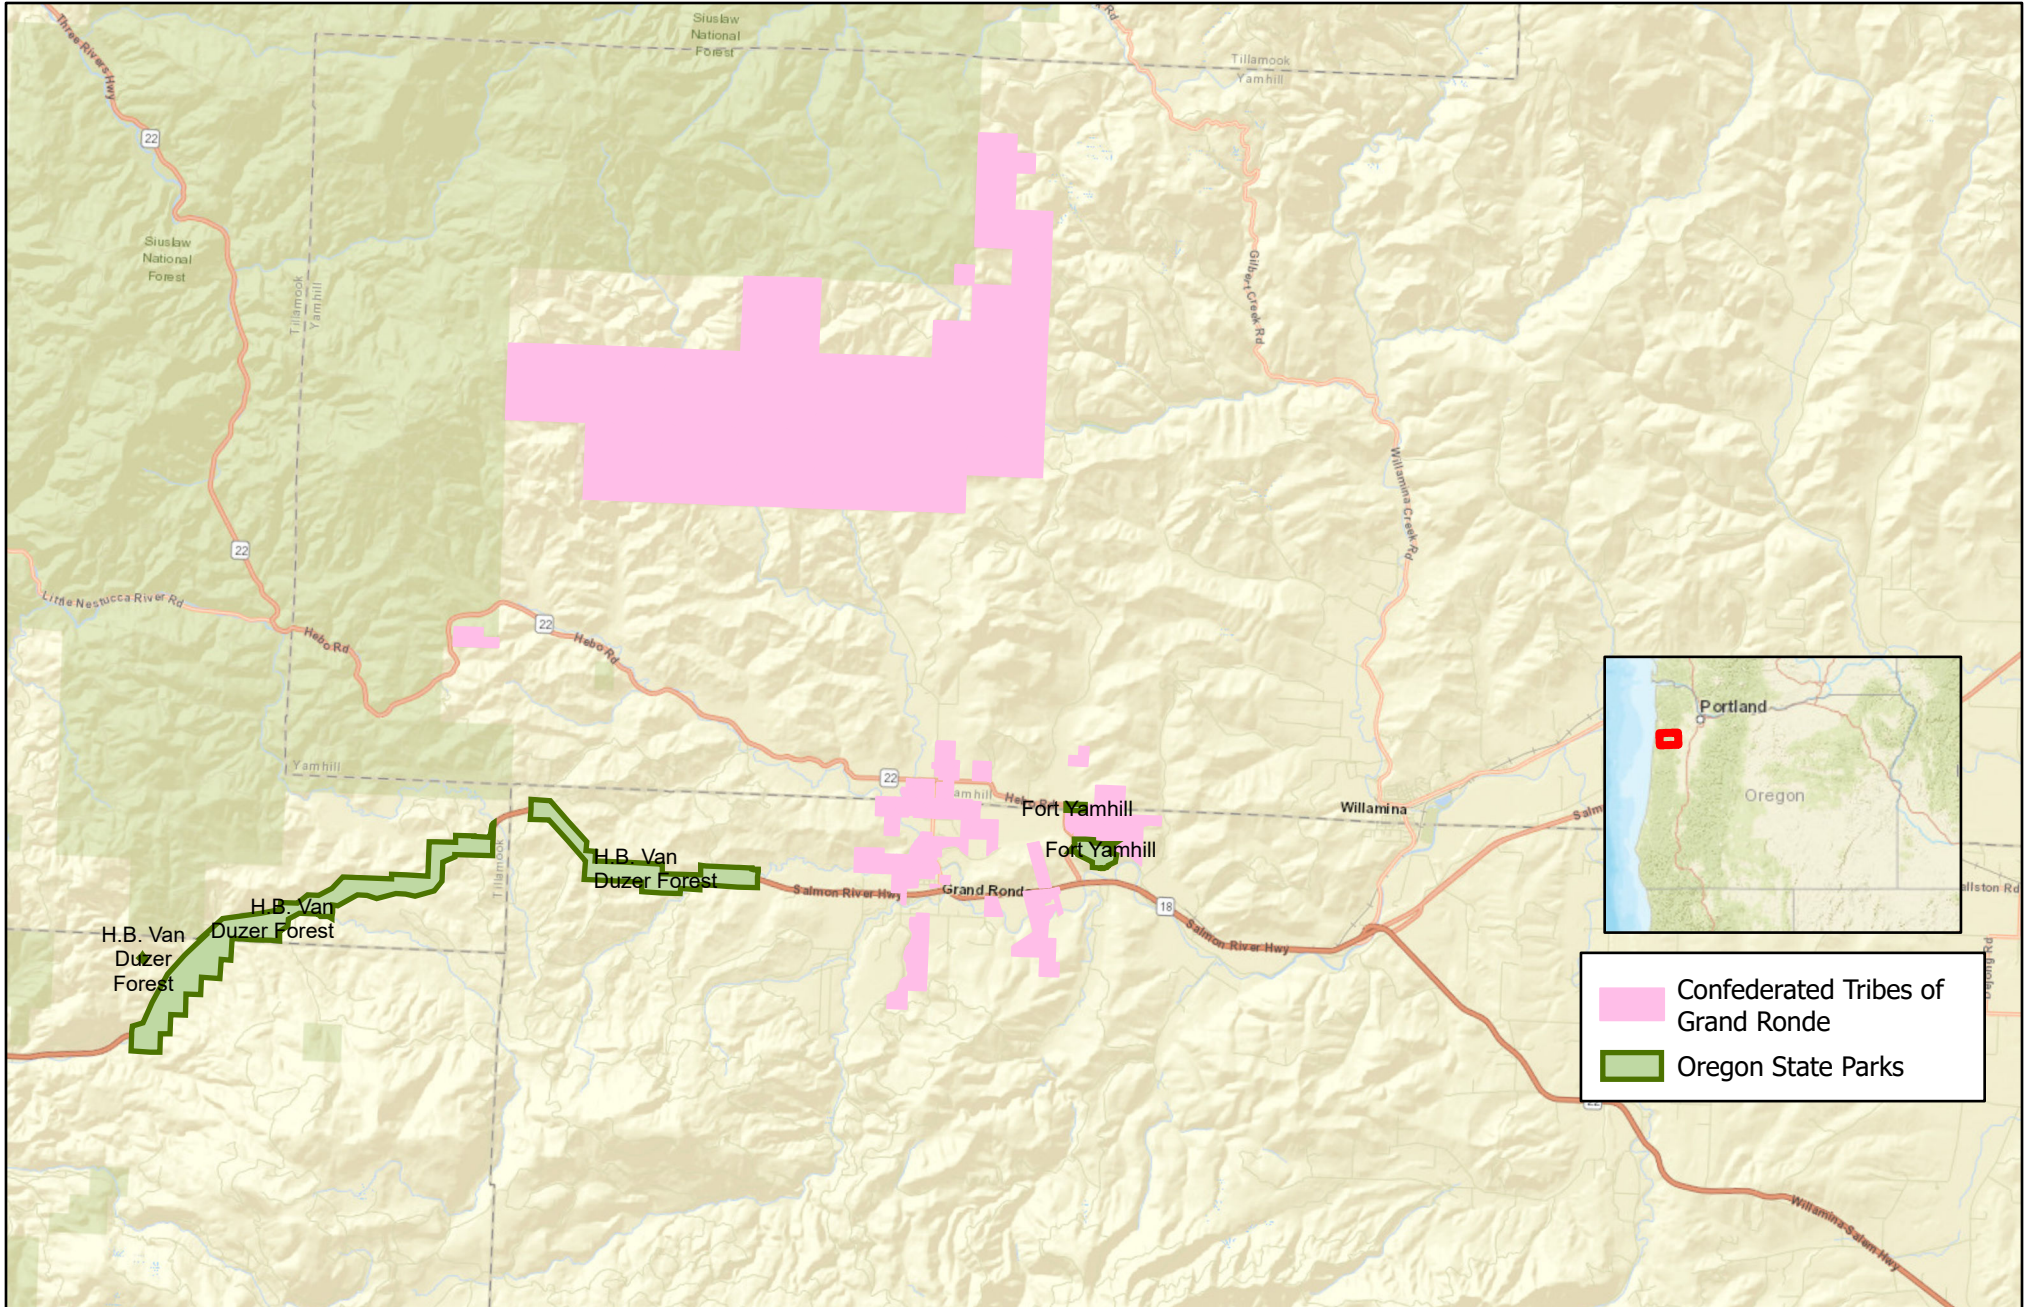

Fort Yamhill SHA and CTGR Property

5b Attachment A

Oregon Parks and Recreation Dept.
725 Summer St. NE, Suite C
Salem OR, 97301

	Confederated Tribes of Grand Ronde
	Oregon State Parks

This product is for informational purposes and may not have been prepared for, or be suitable for legal, engineering, or surveying purposes. Users of this information should review or consult the primary data and information sources to ascertain the usability of the information.

5b Attachment B

Oregon Parks and Recreation Dept.
725 Summer St. NE, Suite C
Salem OR, 97301

	Confederated Tribes of Grand Ronde
	Oregon State Parks
	Township/Range/Section

This product is for informational purposes and may not have been prepared for, or be suitable for legal, engineering, or surveying purposes. Users of this information should review or consult the primary data and information sources to ascertain the usability of the information.