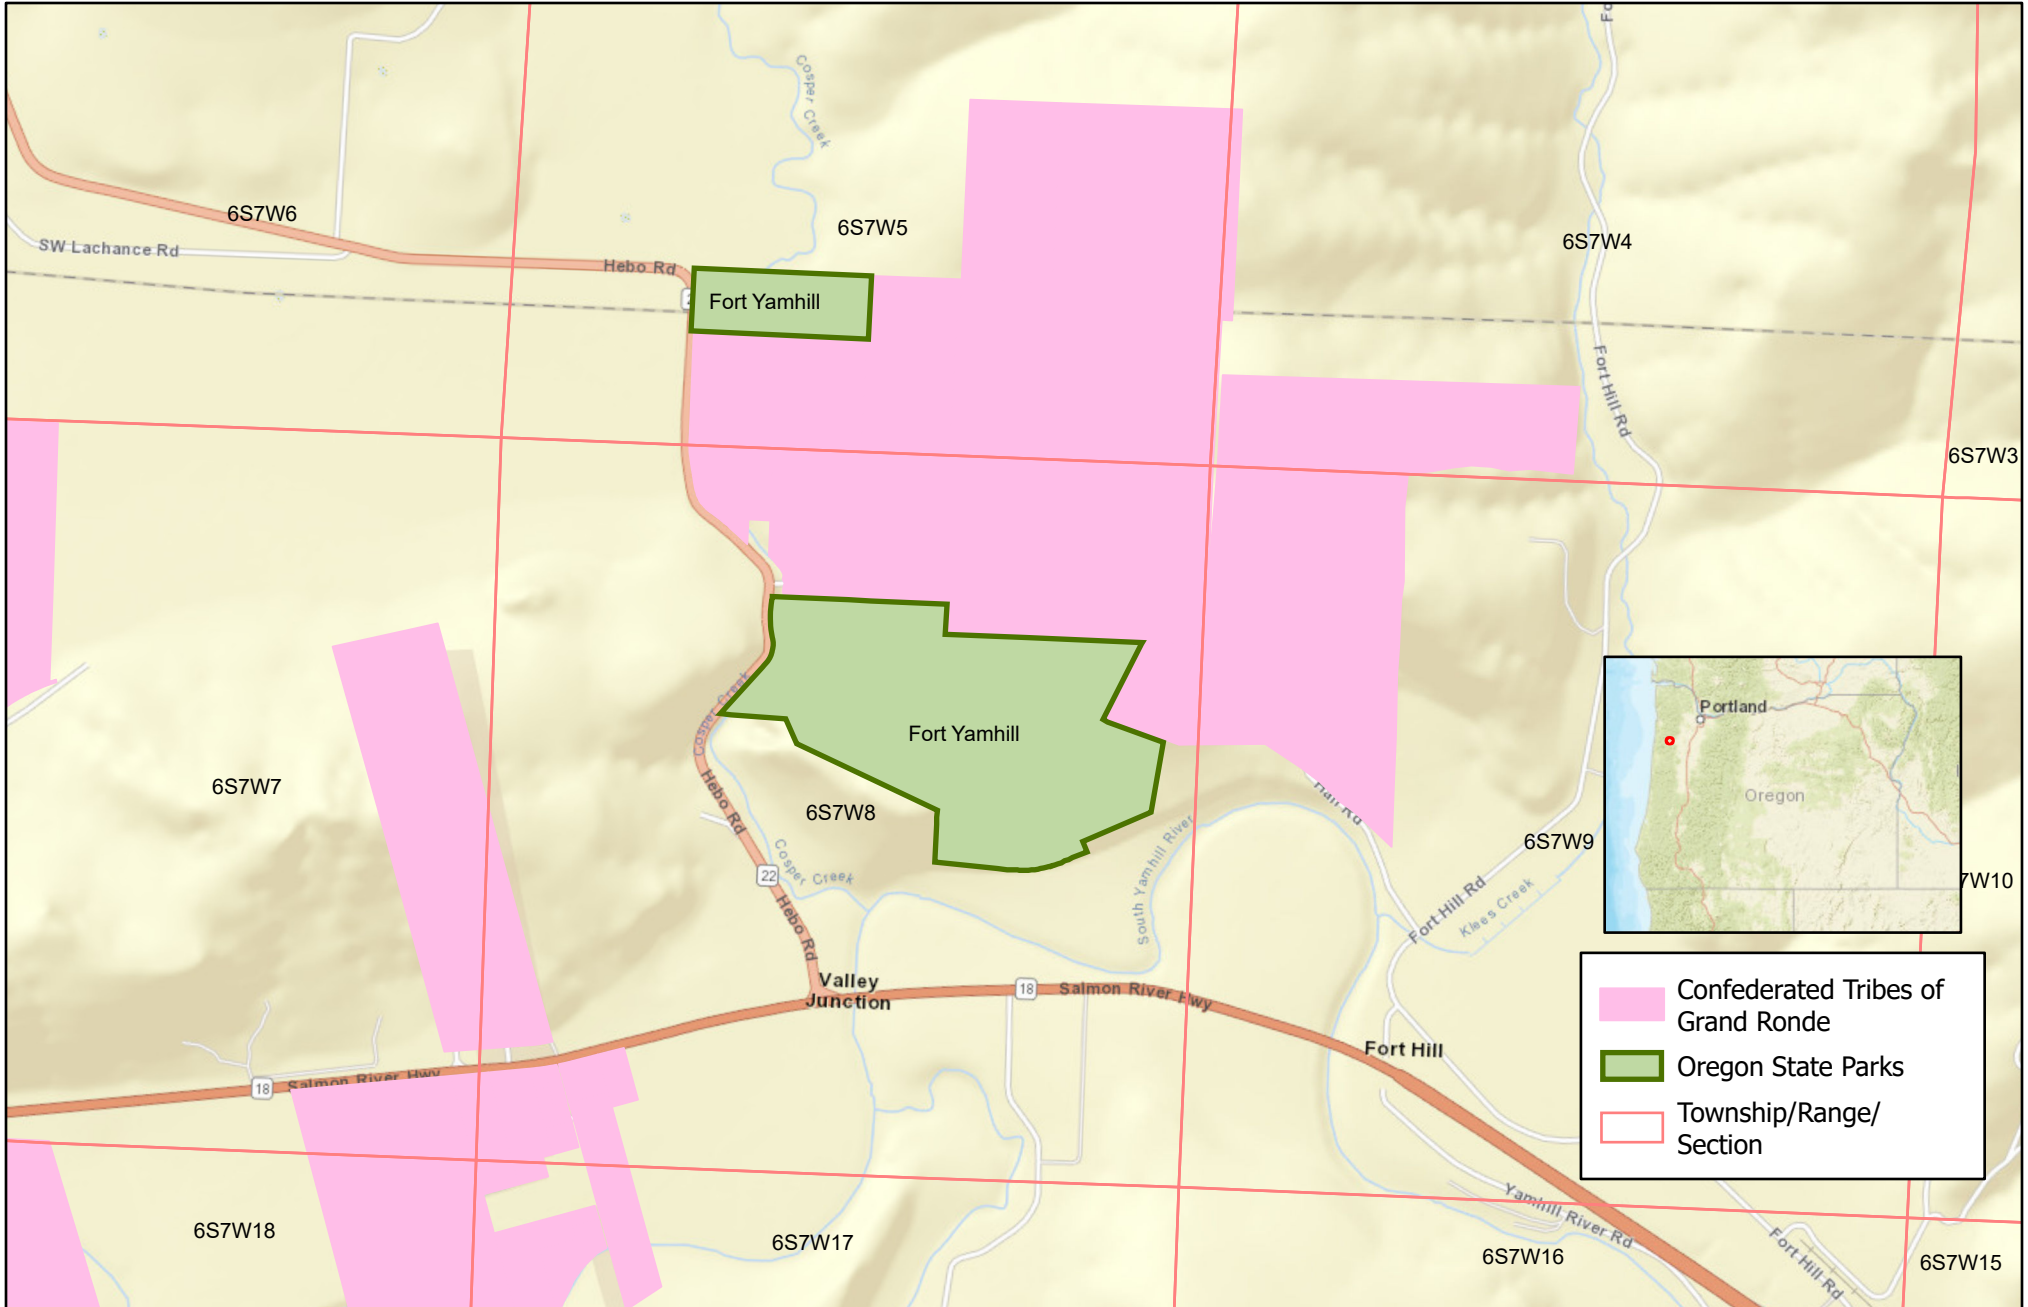

5b Attachment B

Oregon Parks and Recreation Dept.
725 Summer St. NE, Suite C
Salem OR, 97301

	Confederated Tribes of Grand Ronde
	Oregon State Parks
	Township/Range/Section

This product is for informational purposes and may not have been prepared for, or be suitable for legal, engineering, or surveying purposes. Users of this information should review or consult the primary data and information sources to ascertain the usability of the information.