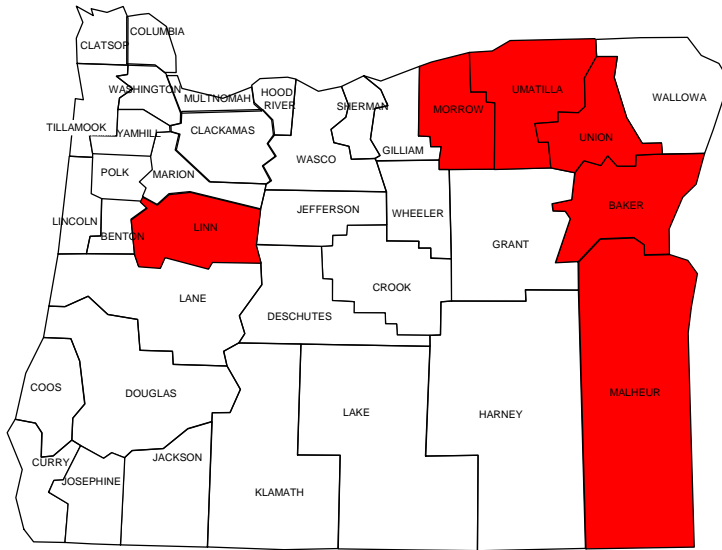

WEST NILE VIRUS OREGON MAP, 2009

County	Human	Chicken	Birds/Raptor	Horses	Mosquitoes	Dog
Baker			1		12	
Linn						1
Malheur	10			1	55	
Morrow	1		4	1	110	
Umatilla	1		9	3	89	
Union			2			
Total	12	0	16	5	266	1