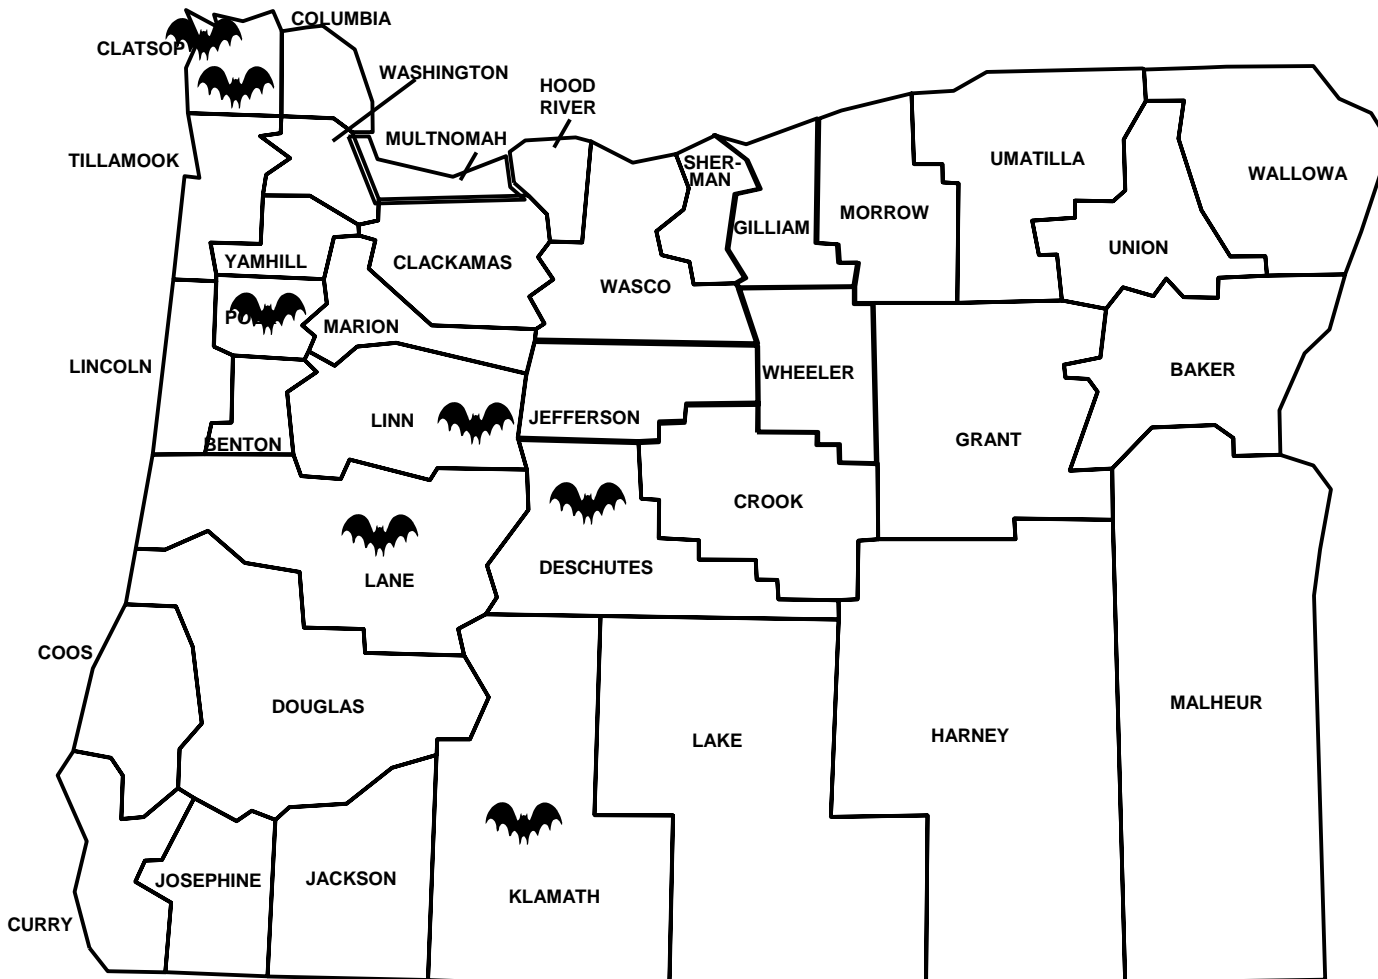

Rabies-positive animals

Oregon, 2004

 = 1 Bat