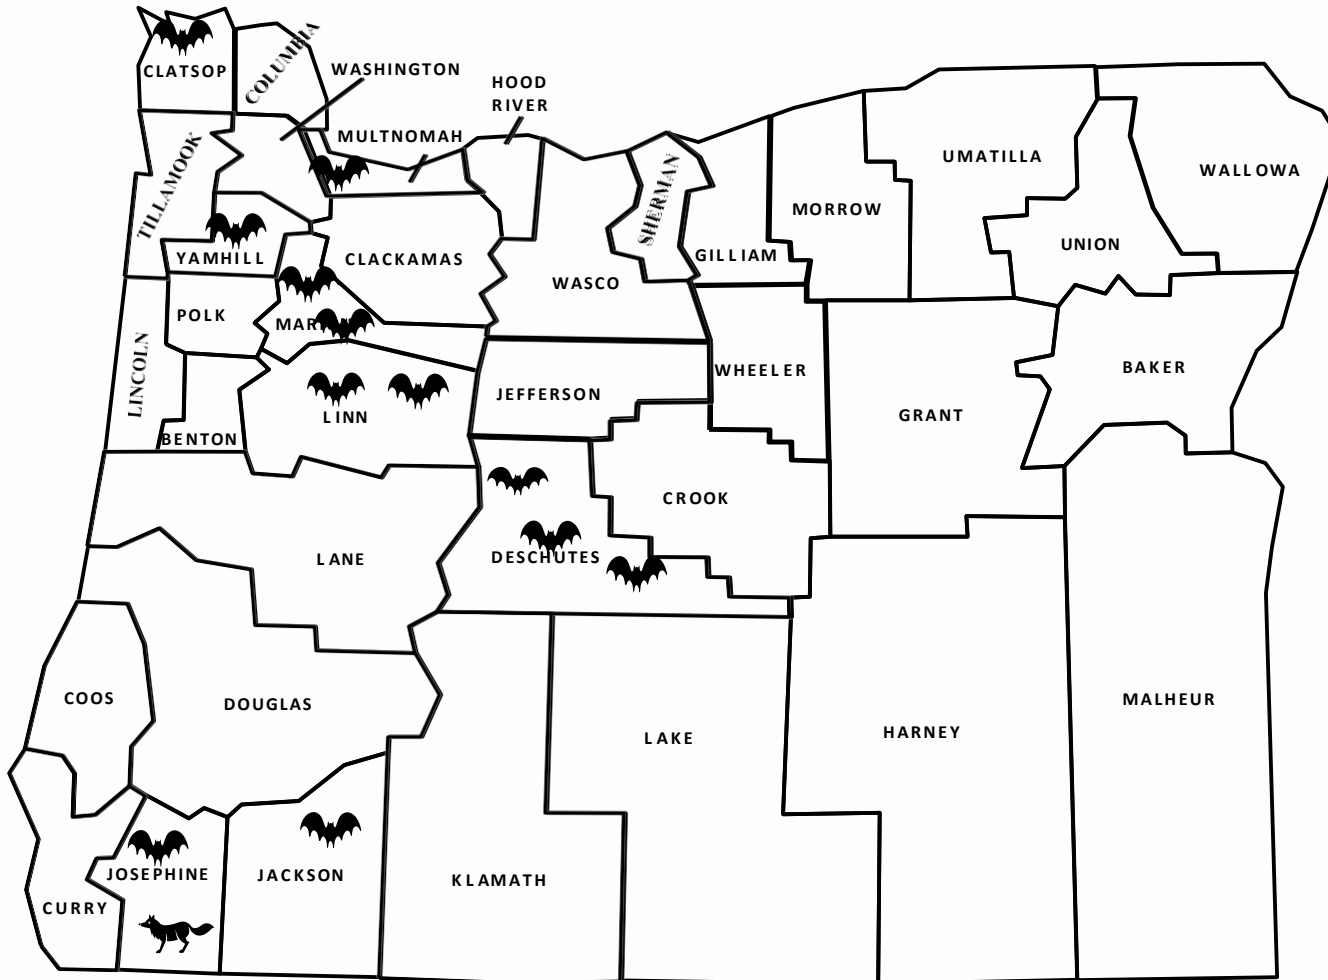

Rabies-positive Animals Oregon, 2022

Month	County	Species
June	Deschutes	1 Bat
June	Clatsop	1 Bat
June	Marion	1 Bat
August	Yamhill	1 Bat
August	Josephine	1 Fox
August	Linn	1 Bat
August	Deschutes	1 Bat
September	Josephine	1 Bat
September	Multnomah	1 Bat
September	Jackson	1 Bat
September	Marion	1 Bat
October	Deschutes	1 Bat
October	Linn	1 Bat