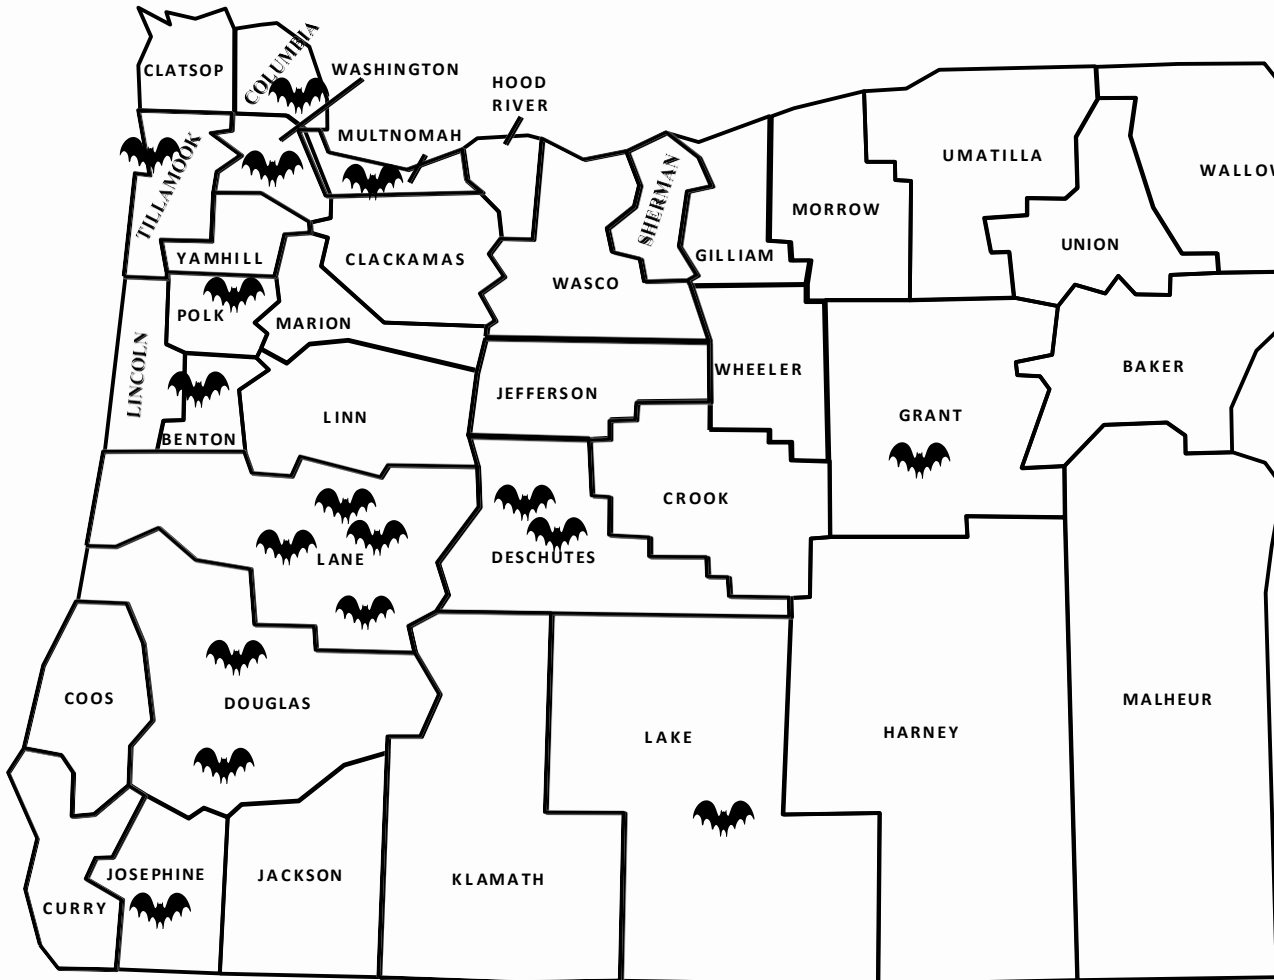

Rabies-positive Animals Oregon, 2021

Month	County	Species
April	Lane	2 Bats
June	Lane	1 Bat
July	Josephine Deschutes Lane Grant	1 Bat 1 Bat 1 Bat 1 Bat
August	Polk Columbia Benton Deschutes Douglas	1 Bat 1 Bat 1 Bat 1 Bat 2 Bats
September	Multnomah Washington Lake Tillamook	1 Bat 1 Bat 1 Bat 1 Bat