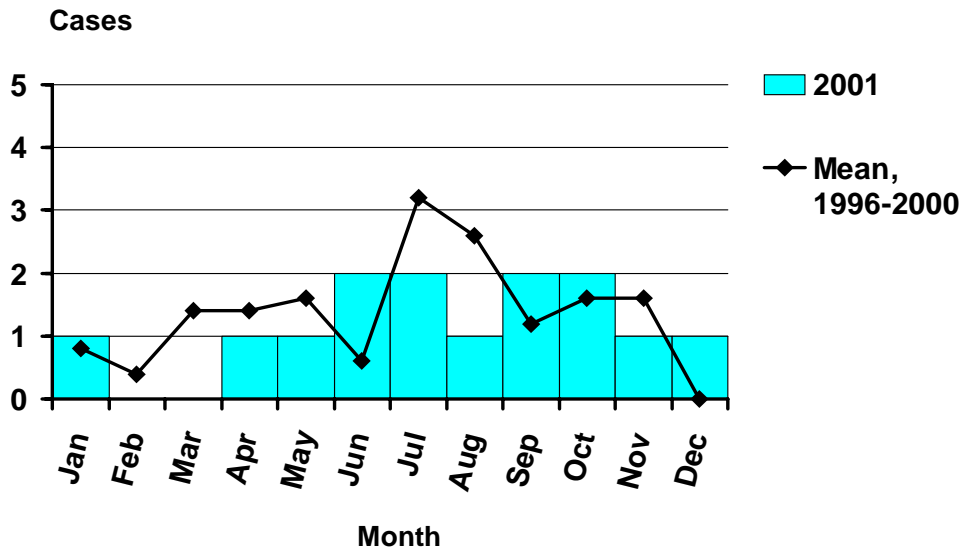

Lyme Disease by Year Oregon, 1992-2001

Lyme Disease by Onset Month Oregon, 2001

Incidence of Lyme Disease by Age and Sex Oregon, 2001

Incidence of Lyme Disease Oregon vs. Nationwide 1992-2001

Incidence of Lyme Disease by County Oregon, 2001