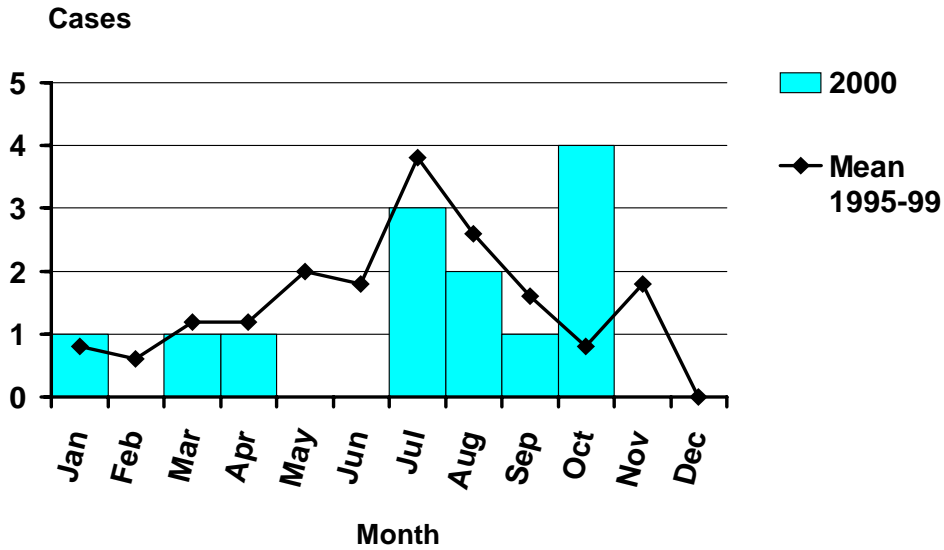

Lyme Disease by Year Oregon, 1991-2000

Lyme Disease by Onset Month Oregon, 2000

Incidence of Lyme Disease by Age and Sex Oregon, 2000

Incidence of Lyme Disease Oregon vs. Nationwide 1991-2000

Incidence of Lyme Disease by County Oregon, 2000