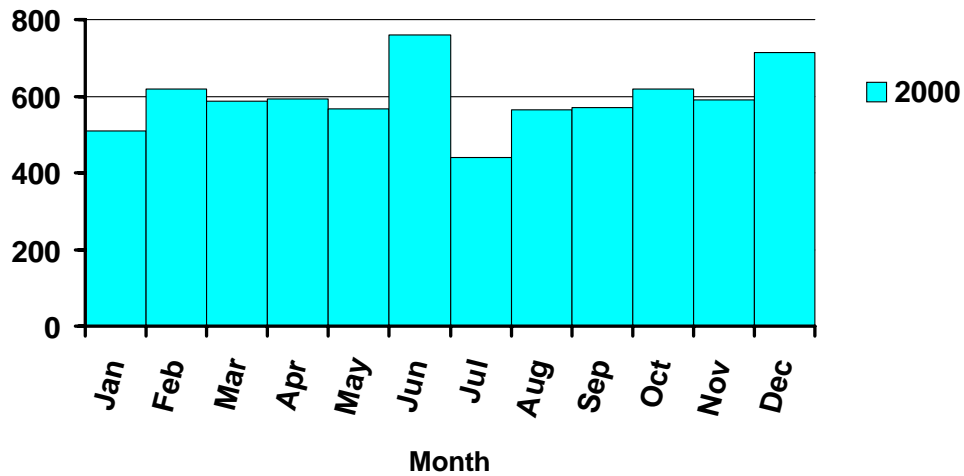

Chlamydia by Year Oregon, 1991-2000

Cases

Chlamydia by Onset Month Oregon, 2000

Cases

Incidence of Chlamydia by Age and Sex Oregon, 2000

Incidence of Chlamydia Oregon vs. Nationwide 1991-2000

Incidence of Chlamydia by County Oregon, 2000