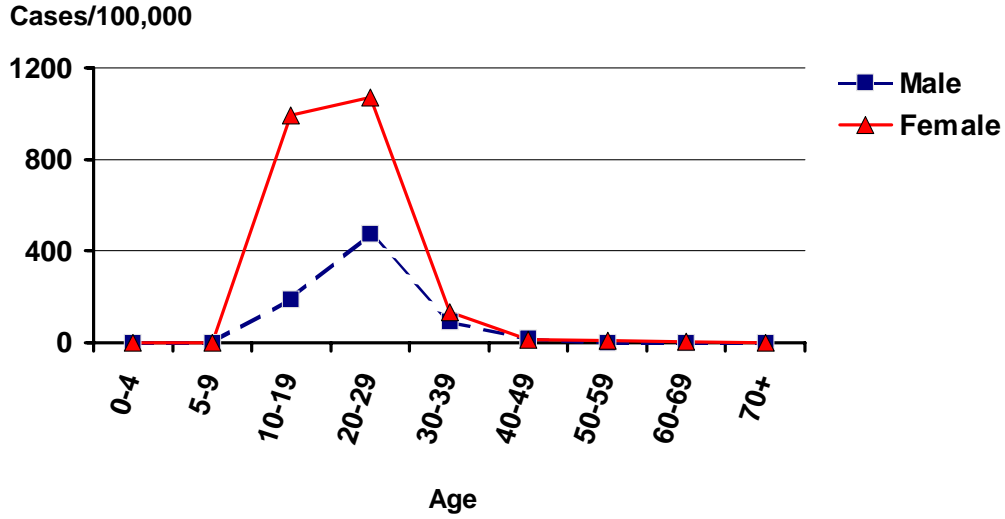

Chlamydia by Year Oregon, 1991-2000

Cases

Chlamydia by Onset Month Oregon, 2000

Cases

Incidence of Chlamydia by Age and Sex Oregon, 2000

Incidence of Chlamydia Oregon vs. Nationwide 1991-2000

Incidence of Chlamydia by County Oregon, 2000