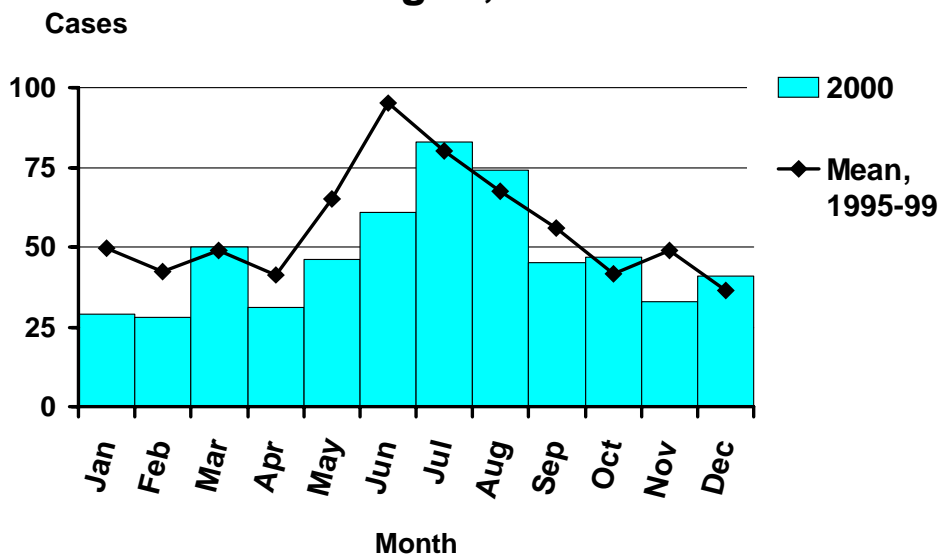

# Campylobacteriosis by Year Oregon, 1991-2000

# Campylobacteriosis by Onset Month Oregon, 2000

## Incidence of Campylobacteriosis by Age and Sex Oregon, 2000

Campylobacteriosis is not nationally reportable