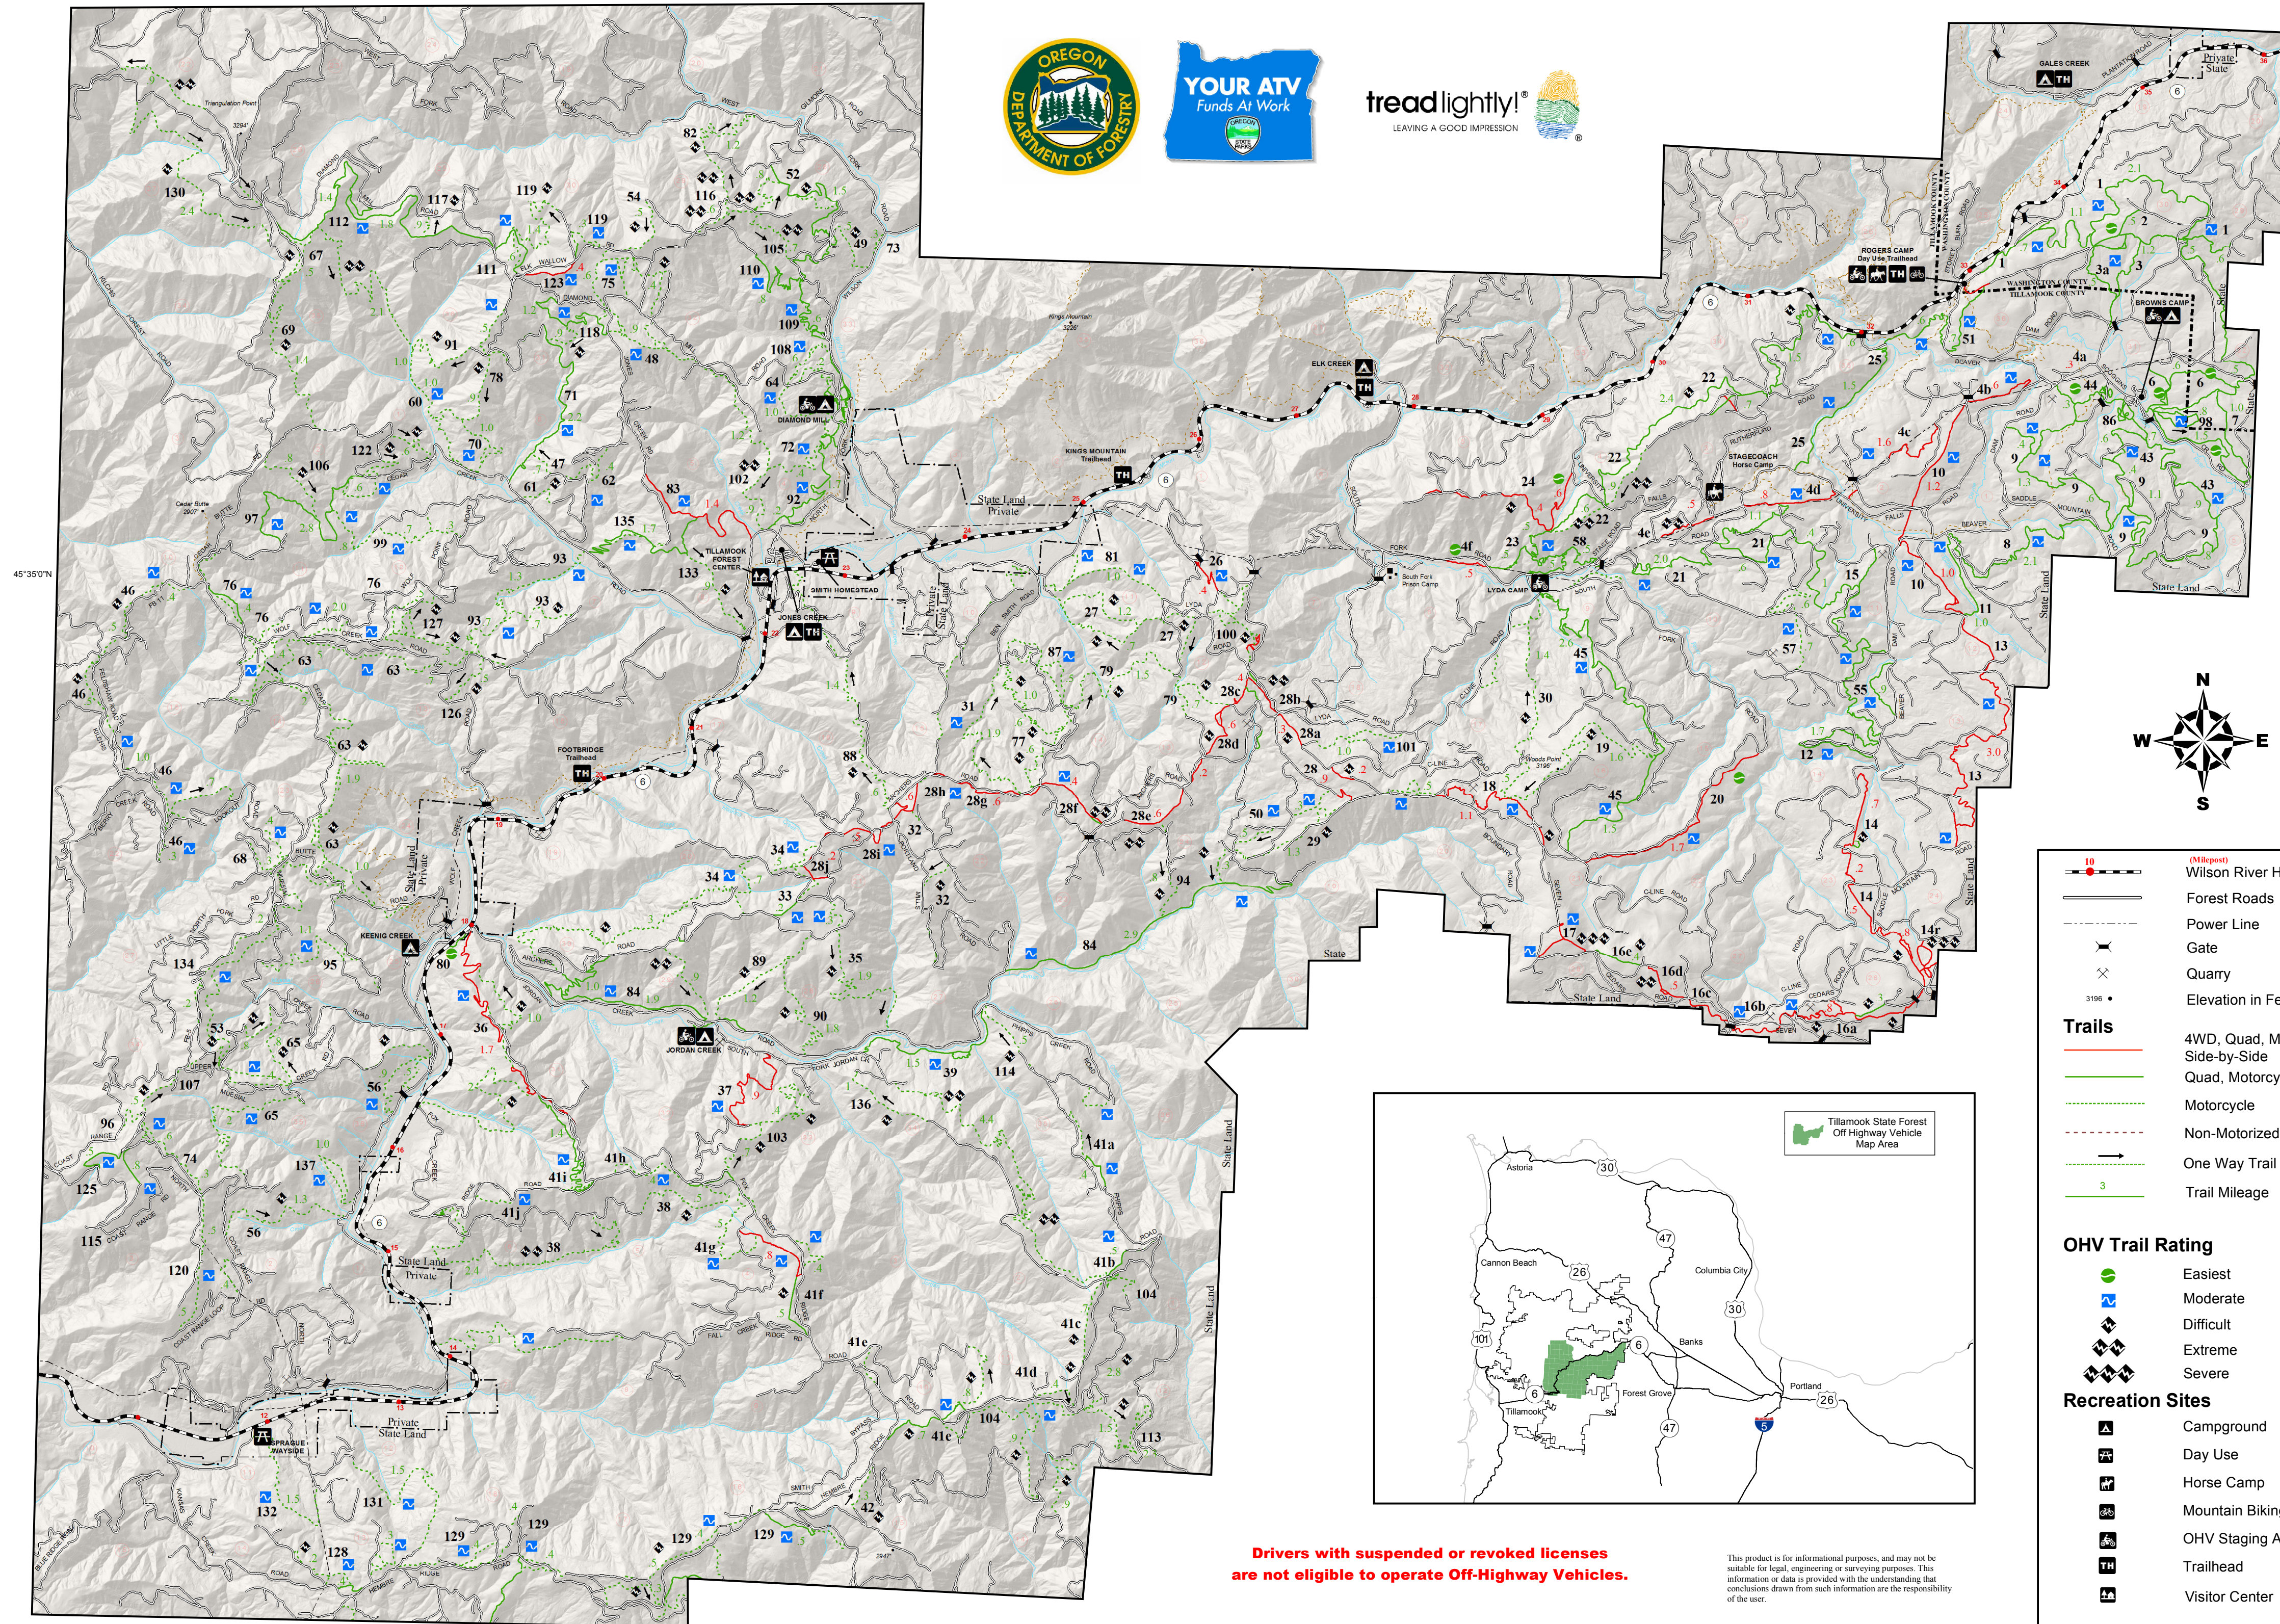

Tillamook State Forest Off-Highway Vehicle Trail Map

	(Milepost) Wilson River HWY
	Forest Roads
	Power Line
	Gate
	Quarry
	Elevation in Feet
Trails	
	4WD, Quad, Motorcycle, Side-by-Side
	Quad, Motorcycle
	Motorcycle
	Non-Motorized
	One Way Trail
	Trail Mileage
OHV Trail Rating	
	Easiest
	Moderate
	Difficult
	Extreme
	Severe
Recreation Sites	
	Campground
	Day Use
	Horse Camp
	Mountain Biking
	OHV Staging Area
	Trailhead
	Visitor Center