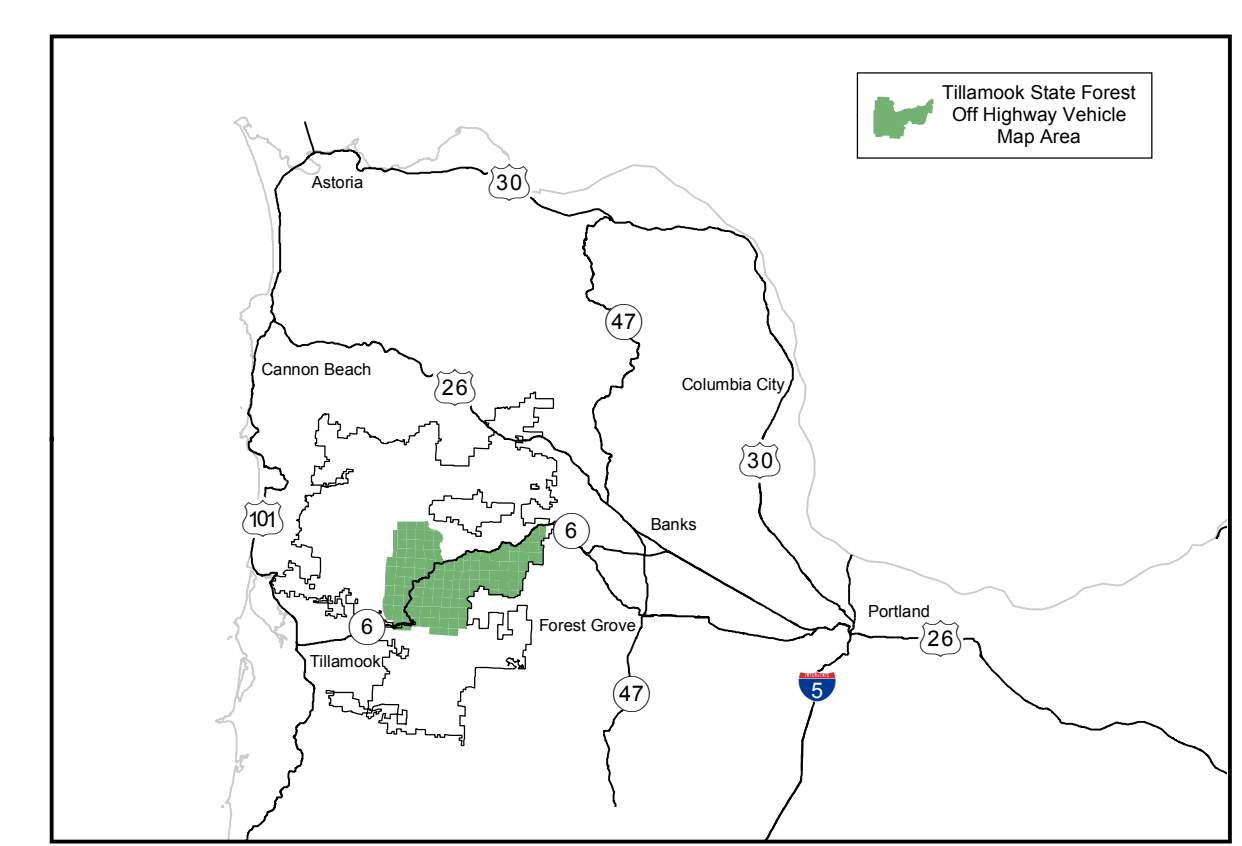

Drivers with suspended or revoked licenses are not eligible to operate Off-Highway Vehicles.