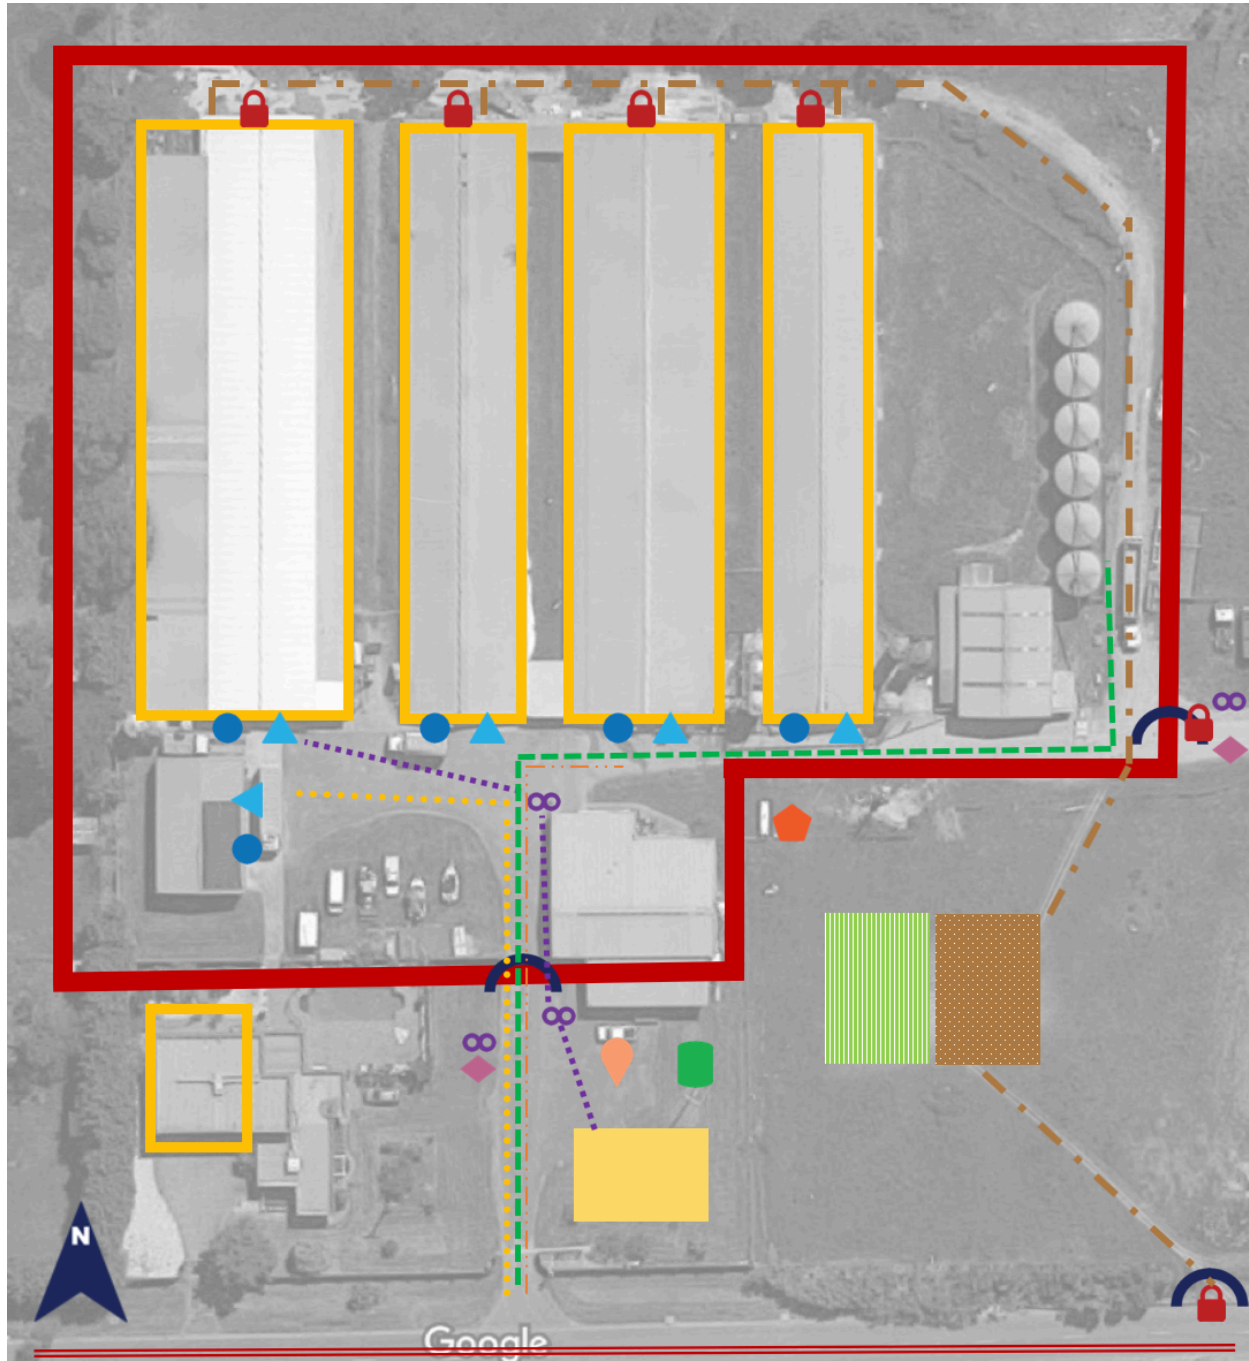

Image 1: Bird's Eye View

This image provides context to premises orientation and information about nearby premises and risk areas such as bodies of water, poultry premises, feed mills, etc. Include three parcels out from your premises, identify major cross roads, topography of the area, relevant premises or potential risk areas.

Image 2: Premises Structures

This image allows identification all of the structures on the premises.

1	[Example: Hen House #1]	11	[xxxxx]
2	[Example: Hen House #2]	12	[xxxxx]
3	[Example: Hen House #3]	13	[xxxxx]
4	[Example: Hen House #4]	14	[xxxxx]
5	[Example: Egg Storage & Cooler]	15	[xxxxx]
6	[Example: Employee Changing Room]	16	[xxxxx]
7	[Example: Egg Store]	17	[xxxxx]
8	[Example: Repair Shop]	18	[xxxxx]
9	[Example: Residence]	19	[xxxxx]
10	[Example: Feed Silos]	20	[xxxxx]

Image 3: SFS Biosecurity Measures

This image illustrates the layout of premises and detailed information about the biosecurity measures. Please include items listed in the legend to identify activity on your premises.

	Premises Perimeter		Non-essential Pick-ups/Deliveries
	Perimeter Access Points		Employee/Visitor Parking
	Internal Line of Separation		Propane Tank
	Locked Gates or Doors		Manure Pile
	Vehicle C&D stations		Compass
	Full PPE Stations		Public Road
	Hand Sanitizing		Egg Delivery Traffic
	Foot Bath Stations		Manure Hauler Traffic
	Rendering Barrel		Feed Delivery Traffic
	Incinerator		Foot Traffic
	Compost Pile		Rendering Traffic
	Garbage Barrel or Dumpster		Live Bird Movement Traffic