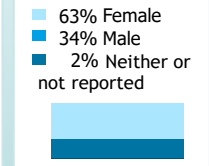

OREGON HIGHER EDUCATION UNIVERSITIES SNAPSHOT

2018-19 Academic Year
Eastern Oregon University

ENROLLMENT

3,116
Oregon Undergraduates*
4,742
Total students

Race/Ethnicity

Students of color are increasingly represented on campuses. Currently, nearly **23%** of higher education students identify as students of color.

*Used as total students for all metrics except Primary Area of Instruction, which also includes graduate students.

1st-Generation Status

Primary Area of Instruction (most credits)

Enrollment Level

Age

Gender

AFFORDABILITY

FAFSA filers

45%
of students were unable to meet expenses with expected resources: family contributions, student earnings, and grant aid.

Unable to Meet College Expenses with Expected Resources