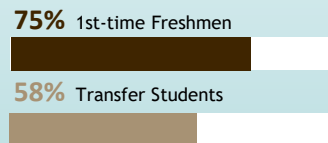

AFFORDABILITY

FAFSA filers

45%
of students were unable to meet expenses with expected resources: family contributions, student earnings, and grant aid.

Unable to Meet College Expenses with Expected Resources

Students Receiving Financial Aid

Students Seeking Financial Aid

Average Cost of Attendance (COA)

COA Components

Average Debt Among Graduates

Longer Time to Completion Increases Cost

OUTCOMES

Credential-Seeking

39%
of 1st-time, full-time university freshmen complete a bachelor's degree within 6 years

Completion Rates

Retention Rate

Bachelor's Completion Rate if continued to junior year

Graduation rates among all students have been increasing over time. However, rates can vary greatly for different groups.