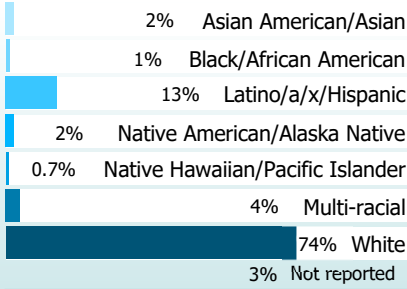

OREGON HIGHER EDUCATION UNIVERSITIES SNAPSHOT

2018-19 Academic Year
Eastern Oregon University

ENROLLMENT

3,116
Oregon Undergraduates*
4,742
Total students

Race/Ethnicity

Students of color are increasingly represented on campuses. Currently, nearly **23%** of higher education students identify as students of color.

*Used as total students for all metrics except Primary Area of Instruction, which also includes graduate students.

1st-Generation Status

Primary Area of Instruction (most credits)

Enrollment Level

Age

Gender