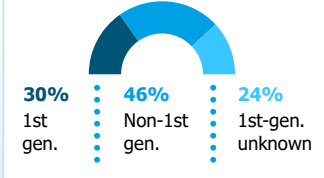

OREGON HIGHER EDUCATION UNIVERSITIES SNAPSHOT

2018-19 Academic Year
Eastern Oregon University

ENROLLMENT

3,116
Oregon Undergraduates*
4,742
Total students

Race/Ethnicity

Students of color are increasingly represented on campuses. Currently, nearly **23%** of higher education students identify as students of color.

*Used as total students for all metrics except Primary Area of Instruction, which also includes graduate students.

1st-Generation Status

Primary Area of Instruction (most credits)

Enrollment Level

Age

Gender