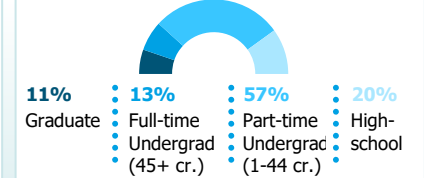

OREGON HIGHER EDUCATION UNIVERSITIES SNAPSHOT

2018-19 Academic Year
Eastern Oregon University

ENROLLMENT

3,116
Oregon Undergraduates*
4,742
Total students

Race/Ethnicity

Students of color are increasingly represented on campuses. Currently, nearly **23%** of higher education students identify as students of color.

*Used as total students for all metrics except Primary Area of Instruction, which also includes graduate students.

1st-Generation Status

Primary Area of Instruction (most credits)

Enrollment Level

Age

Gender

AFFORDABILITY

FAFSA filers

45%
of students were unable to meet expenses with expected resources: family contributions, student earnings, and grant aid.

Unable to Meet College Expenses with Expected Resources

Students Receiving Financial Aid

Students Seeking Financial Aid

Average Cost of Attendance (COA)

COA Components

Average Debt Among Graduates

Longer Time to Completion Increases Cost

OUTCOMES

Credential-Seeking