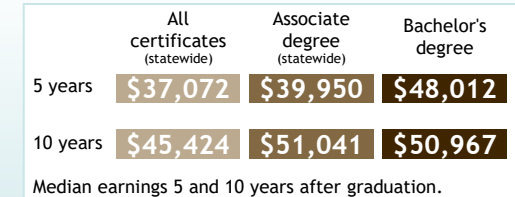

Annual Earnings from Oregon Employment