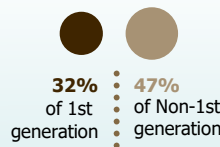

OREGON HIGHER EDUCATION UNIVERSITIES SNAPSHOT

2018-19 Academic Year
Eastern Oregon University

ENROLLMENT

3,116
Oregon Undergraduates*
4,742
Total students

Race/Ethnicity

Students of color are increasingly represented on campuses. Currently, nearly **23%** of higher education students identify as students of color.

AFFORDABILITY

FAFSA filers

45%
of students were unable to meet expenses with expected resources: family contributions, student earnings, and grant aid.

Unable to Meet College Expenses with Expected Resources

Students Receiving Financial Aid

Students Seeking Financial Aid

Average Cost of Attendance (COA)

COA Components

Average Debt Among Graduates

Longer Time to Completion Increases Cost

OUTCOMES

Credential-Seeking

39%
of 1st-time, full-time university freshmen complete a bachelor's degree within 6 years

Completion Rates

Retention Rate

Bachelor's Completion Rate if continued to junior year

Graduation rates among all students have been increasing over time. However, rates can vary greatly for different groups.