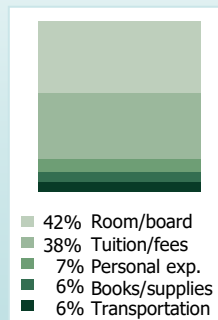

OREGON HIGHER EDUCATION UNIVERSITIES SNAPSHOT

2018-19 Academic Year
Eastern Oregon University

ENROLLMENT

3,116
Oregon Undergraduates*
4,742
Total students

Race/Ethnicity

Students of color are increasingly represented on campuses. Currently, nearly **23%** of higher education students identify as students of color.

AFFORDABILITY

FAFSA filers

45%
of students were unable to meet expenses with expected resources: family contributions, student earnings, and grant aid.

Unable to Meet College Expenses with Expected Resources

Students Receiving Financial Aid

Students Seeking Financial Aid

Average Cost of Attendance (COA)

COA Components

Average Debt Among Graduates

Longer Time to Completion Increases Cost

OUTCOMES

Credential-Seeking