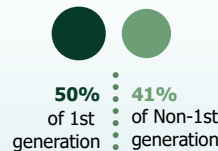

OREGON HIGHER EDUCATION UNIVERSITIES SNAPSHOT

2018-19 Academic Year
Eastern Oregon University

ENROLLMENT

3,116
Oregon Undergraduates*
4,742
Total students

Race/Ethnicity

Students of color are increasingly represented on campuses. Currently, nearly **23%** of higher education students identify as students of color.

*Used as total students for all metrics except Primary Area of Instruction, which also includes graduate students.

1st-Generation Status

Primary Area of Instruction (most credits)

Enrollment Level

Age

Gender

AFFORDABILITY

FAFSA filers

45%
of students were unable to meet expenses with expected resources: family contributions, student earnings, and grant aid.

Unable to Meet College Expenses with Expected Resources

Students Receiving Financial Aid

Students Seeking Financial Aid

Average Cost of Attendance (COA)

COA Components

Average Debt Among Graduates

Longer Time to Completion Increases Cost

OUTCOMES

Credential-Seeking