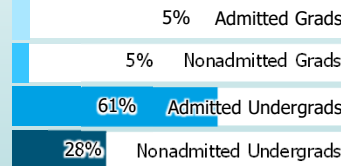

OREGON HIGHER EDUCATION UNIVERSITIES SNAPSHOT

2018-19 Academic Year
Eastern Oregon University

ENROLLMENT

3,116
Oregon Undergraduates*
4,742
Total students

Race/Ethnicity

Students of color are increasingly represented on campuses. Currently, nearly **23%** of higher education students identify as students of color.

*Used as total students for all metrics except Primary Area of Instruction, which also includes graduate students.

1st-Generation Status

Primary Area of Instruction (most credits)

Enrollment Level

Age

Gender