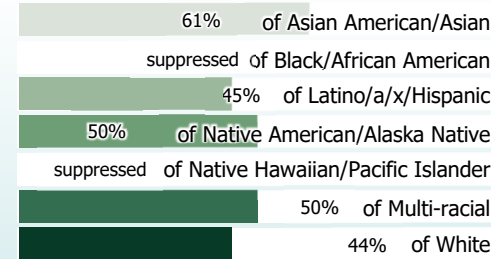

OREGON HIGHER EDUCATION UNIVERSITIES SNAPSHOT

2018-19 Academic Year
Eastern Oregon University

ENROLLMENT

3,116
Oregon Undergraduates*
4,742
Total students

Race/Ethnicity

Students of color are increasingly represented on campuses. Currently, nearly **23%** of higher education students identify as students of color.

*Used as total students for all metrics except Primary Area of Instruction, which also includes graduate students.

1st-Generation Status

Primary Area of Instruction (most credits)

Enrollment Level

Age

Gender

AFFORDABILITY

FAFSA filers

45%
of students were unable to meet expenses with expected resources: family contributions, student earnings, and grant aid.

Unable to Meet College Expenses with Expected Resources