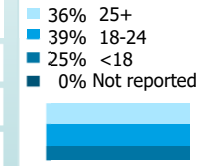

OREGON HIGHER EDUCATION UNIVERSITIES SNAPSHOT

2018-19 Academic Year
Eastern Oregon University

ENROLLMENT

3,116
Oregon Undergraduates*
4,742
Total students

Race/Ethnicity

Students of color are increasingly represented on campuses. Currently, nearly **23%** of higher education students identify as students of color.

*Used as total students for all metrics except Primary Area of Instruction, which also includes graduate students.

1st-Generation Status

Primary Area of Instruction (most credits)

Enrollment Level

Age

Gender

AFFORDABILITY

FAFSA filers

45%
of students were unable to meet expenses with expected resources: family contributions, student earnings, and grant aid.

Unable to Meet College Expenses with Expected Resources

Students Receiving Financial Aid

Students Seeking Financial Aid

Average Cost of Attendance (COA)

COA Components

Average Debt Among Graduates

Longer Time to Completion Increases Cost

OUTCOMES

Credential-Seeking