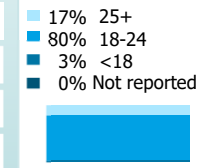

OREGON HIGHER EDUCATION UNIVERSITIES SNAPSHOT

2017-18 Academic Year
Oregon State University

ENROLLMENT

18,901
Oregon Undergraduates*
38,696
Total students

Race/Ethnicity

Students of color are increasingly represented on campuses. Currently, nearly **26%** of higher education students identify as students of color.

*Used as total students for all metrics except Primary Area of Instruction, which also includes graduate students.

1st-Generation Status

Primary Area of Instruction (most credits)

Enrollment Level

Age

Gender

AFFORDABILITY

FAFSA filers

60%
of students were unable to meet expenses with expected resources: family contributions, student earnings, and grant aid.

Unable to Meet College Expenses with Expected Resources