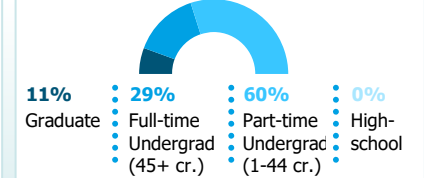

OREGON HIGHER EDUCATION UNIVERSITIES SNAPSHOT

2017-18 Academic Year
Oregon State University

ENROLLMENT

18,901
Oregon Undergraduates*
38,696
Total students

Race/Ethnicity

Students of color are increasingly represented on campuses. Currently, nearly **26%** of higher education students identify as students of color.

*Used as total students for all metrics except Primary Area of Instruction, which also includes graduate students.

1st-Generation Status

Primary Area of Instruction (most credits)

Enrollment Level

Age

Gender

AFFORDABILITY

FAFSA filers

60%
of students were unable to meet expenses with expected resources: family contributions, student earnings, and grant aid.

Unable to Meet College Expenses with Expected Resources