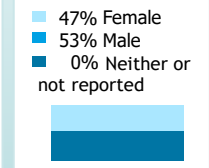

OREGON HIGHER EDUCATION UNIVERSITIES SNAPSHOT

2017-18 Academic Year
Oregon State University

ENROLLMENT

18,901
Oregon Undergraduates*
38,696
Total students

Race/Ethnicity

Students of color are increasingly represented on campuses. Currently, nearly **26%** of higher education students identify as students of color.

*Used as total students for all metrics except Primary Area of Instruction, which also includes graduate students.

1st-Generation Status

Primary Area of Instruction (most credits)

Enrollment Level

Age

Gender

AFFORDABILITY

FAFSA filers

60%
of students were unable to meet expenses with expected resources: family contributions, student earnings, and grant aid.

Unable to Meet College Expenses with Expected Resources