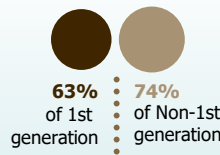

OREGON HIGHER EDUCATION UNIVERSITIES SNAPSHOT

2017-18 Academic Year
Oregon State University

ENROLLMENT

18,901
Oregon Undergraduates*
38,696
Total students

Race/Ethnicity

Students of color are increasingly represented on campuses. Currently, nearly **26%** of higher education students identify as students of color.

AFFORDABILITY

FAFSA filers

60%
of students were unable to meet expenses with expected resources: family contributions, student earnings, and grant aid.

Unable to Meet College Expenses with Expected Resources

Average Cost of Attendance (COA)

Longer Time to Completion Increases Cost

COA Components

Students Receiving Financial Aid

Students Seeking Financial Aid

Average Debt Among Graduates

Loans fill the gap - **48%** of undergraduates have federal loans. Graduation rates rise with grants and fall with loans.

OUTCOMES

Credential-Seeking

71%
of 1st-time, full-time university freshmen complete a bachelor's degree within 6 years

Completion Rates

Retention Rate

Bachelor's Completion Rate if continued to junior year