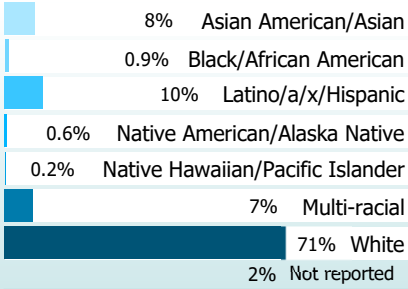

OREGON HIGHER EDUCATION UNIVERSITIES SNAPSHOT

2017-18 Academic Year
Oregon State University

ENROLLMENT

18,901
Oregon Undergraduates*
38,696
Total students

Race/Ethnicity

Students of color are increasingly represented on campuses. Currently, nearly **26%** of higher education students identify as students of color.

*Used as total students for all metrics except Primary Area of Instruction, which also includes graduate students.

1st-Generation Status

Primary Area of Instruction (most credits)

Enrollment Level

Age

Gender