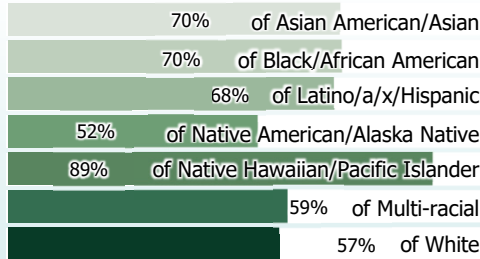

OREGON HIGHER EDUCATION UNIVERSITIES SNAPSHOT

2017-18 Academic Year
Oregon State University

ENROLLMENT

18,901
Oregon Undergraduates*
38,696
Total students

Race/Ethnicity

Students of color are increasingly represented on campuses. Currently, nearly **26%** of higher education students identify as students of color.

*Used as total students for all metrics except Primary Area of Instruction, which also includes graduate students.

1st-Generation Status

Primary Area of Instruction (most credits)

Enrollment Level

Age

Gender

AFFORDABILITY

FAFSA filers

60%
of students were unable to meet expenses with expected resources: family contributions, student earnings, and grant aid.

Unable to Meet College Expenses with Expected Resources