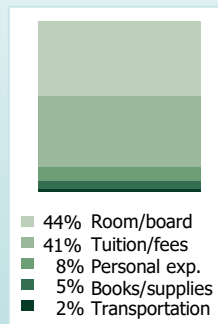

OREGON HIGHER EDUCATION UNIVERSITIES SNAPSHOT

2017-18 Academic Year
Oregon State University

ENROLLMENT

18,901
Oregon Undergraduates*
38,696
Total students

Race/Ethnicity

Students of color are increasingly represented on campuses. Currently, nearly **26%** of higher education students identify as students of color.

AFFORDABILITY

FAFSA filers

60%
of students were unable to meet expenses with expected resources: family contributions, student earnings, and grant aid.

Unable to Meet College Expenses with Expected Resources

Average Cost of Attendance (COA)

Longer Time to Completion Increases Cost

COA Components

Students Receiving Financial Aid

Students Seeking Financial Aid

Average Debt Among Graduates

Loans fill the gap - **48%** of undergraduates have federal loans. Graduation rates rise with grants and fall with loans.