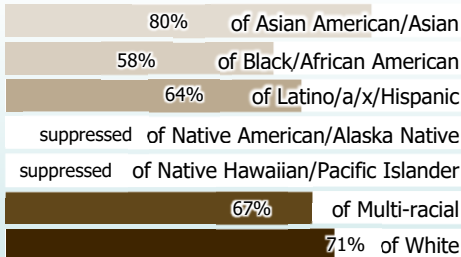

OREGON HIGHER EDUCATION UNIVERSITIES SNAPSHOT

2017-18 Academic Year
Oregon State University

ENROLLMENT

18,901
Oregon Undergraduates*
38,696
Total students

Race/Ethnicity

Students of color are increasingly represented on campuses. Currently, nearly **26%** of higher education students identify as students of color.

AFFORDABILITY

FAFSA filers

60%
of students were unable to meet expenses with expected resources: family contributions, student earnings, and grant aid.

Unable to Meet College Expenses with Expected Resources

Average Cost of Attendance (COA)

Longer Time to Completion Increases Cost

COA Components

Students Receiving Financial Aid

Students Seeking Financial Aid

Average Debt Among Graduates

Loans fill the gap - **48%** of undergraduates have federal loans. Graduation rates rise with grants and fall with loans.

OUTCOMES

Credential-Seeking

71%
of 1st-time, full-time university freshmen complete a bachelor's degree within 6 years

Completion Rates

Retention Rate

Bachelor's Completion Rate if continued to junior year