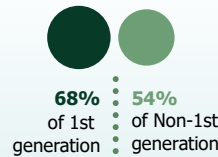

OREGON HIGHER EDUCATION UNIVERSITIES SNAPSHOT

2017-18 Academic Year
Oregon State University

ENROLLMENT

18,901
Oregon Undergraduates*
38,696
Total students

Race/Ethnicity

Students of color are increasingly represented on campuses. Currently, nearly **26%** of higher education students identify as students of color.

*Used as total students for all metrics except Primary Area of Instruction, which also includes graduate students.

1st-Generation Status

Primary Area of Instruction (most credits)

Enrollment Level

Age

Gender

AFFORDABILITY

FAFSA filers

60%
of students were unable to meet expenses with expected resources: family contributions, student earnings, and grant aid.

Unable to Meet College Expenses with Expected Resources