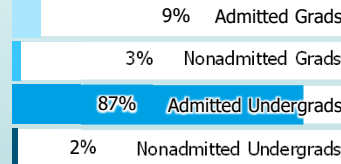

OREGON HIGHER EDUCATION UNIVERSITIES SNAPSHOT

2017-18 Academic Year
Oregon State University

ENROLLMENT

18,901
Oregon Undergraduates*
38,696
Total students

Race/Ethnicity

Students of color are increasingly represented on campuses. Currently, nearly **26%** of higher education students identify as students of color.

*Used as total students for all metrics except Primary Area of Instruction, which also includes graduate students.

1st-Generation Status

Primary Area of Instruction (most credits)

Enrollment Level

Age

Gender