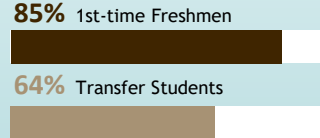

Average Cost of Attendance (COA)

Longer Time to Completion Increases Cost

COA Components

Students Receiving Financial Aid

Students Seeking Financial Aid

Average Debt Among Graduates

Loans fill the gap - **48%** of undergraduates have federal loans. Graduation rates rise with grants and fall with loans.

OUTCOMES

Credential-Seeking

71%
of 1st-time, full-time university freshmen complete a bachelor's degree within 6 years

Completion Rates

Retention Rate

Bachelor's Completion Rate if continued to junior year