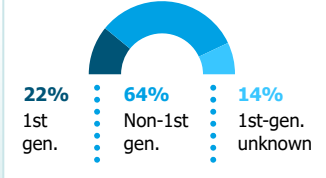

OREGON HIGHER EDUCATION UNIVERSITIES SNAPSHOT

2017-18 Academic Year
Oregon State University

ENROLLMENT

18,901
Oregon Undergraduates*
38,696
Total students

Race/Ethnicity

Students of color are increasingly represented on campuses. Currently, nearly **26%** of higher education students identify as students of color.

*Used as total students for all metrics except Primary Area of Instruction, which also includes graduate students.

1st-Generation Status

Primary Area of Instruction (most credits)

Enrollment Level

Age

Gender