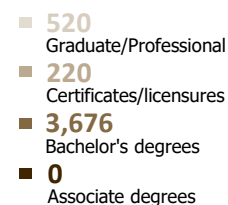

Number of Students Completing

For institution snapshots, visit www.oregon.gov/highered/research/Pages/snapshots.aspx. See back of this document for data notes and definitions. Created by HECC Office of Research and Data in April 2018. Data in this version published 10/13/2022. Suggested citation: Oregon Higher Education Coordinating Commission. (2022). Statewide Higher Education Snapshots. Salem: Oregon.