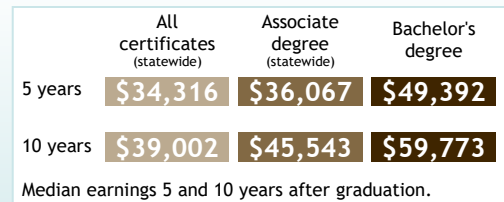

Annual Earnings from Oregon Employment