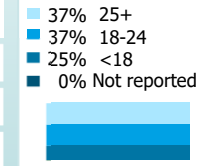

OREGON HIGHER EDUCATION UNIVERSITIES SNAPSHOT

2016-17 Academic Year
Eastern Oregon University

ENROLLMENT

3,262
Oregon Undergraduates*
5,088
Total students

Race/Ethnicity

Students of color are increasingly represented on campuses. Currently, nearly **21%** of higher education students identify as students of color.

*Used as total students for all metrics except Primary Area of Instruction, which also includes graduate students.

1st-Generation Status

Primary Area of Instruction (most credits)

Enrollment Level

Age

Gender

AFFORDABILITY

FAFSA filers

51%
of students were unable to meet expenses with expected resources: family contributions, student earnings, and grant aid.

Unable to Meet College Expenses with Expected Resources