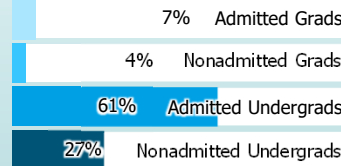

OREGON HIGHER EDUCATION UNIVERSITIES SNAPSHOT

2016-17 Academic Year
Eastern Oregon University

ENROLLMENT

3,262
Oregon Undergraduates*
5,088
Total students

Race/Ethnicity

Students of color are increasingly represented on campuses. Currently, nearly **21%** of higher education students identify as students of color.

*Used as total students for all metrics except Primary Area of Instruction, which also includes graduate students.

1st-Generation Status

Primary Area of Instruction (most credits)

Enrollment Level

Age

Gender