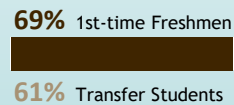

Average Cost of Attendance (COA)

COA Components

Students Receiving Financial Aid

Students Seeking Financial Aid

Average Debt Among Graduates

Loans fill the gap - **53%** of undergraduates have federal loans. Graduation rates rise with grants and fall with loans.

Longer Time to Completion Increases Cost

OUTCOMES

Credential-Seeking

40%
of 1st-time, full-time university freshmen complete a bachelor's degree within 6 years

Completion Rates

Retention Rate

Bachelor's Completion Rate if continued to junior year