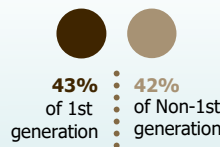

OREGON HIGHER EDUCATION UNIVERSITIES SNAPSHOT

2016-17 Academic Year
Eastern Oregon University

ENROLLMENT

3,262
Oregon Undergraduates*
5,088
Total students

Race/Ethnicity

Students of color are increasingly represented on campuses. Currently, nearly **21%** of higher education students identify as students of color.

AFFORDABILITY

FAFSA filers

51%
of students were unable to meet expenses with expected resources: family contributions, student earnings, and grant aid.

Unable to Meet College Expenses with Expected Resources

Average Cost of Attendance (COA)

COA Components

Students Receiving Financial Aid

Students Seeking Financial Aid

Average Debt Among Graduates

Loans fill the gap - **53%** of undergraduates have federal loans. Graduation rates rise with grants and fall with loans.

Longer Time to Completion Increases Cost

OUTCOMES

Credential-Seeking

40%
of 1st-time, full-time university freshmen complete a bachelor's degree within 6 years

Completion Rates

Retention Rate

Bachelor's Completion Rate if continued to junior year