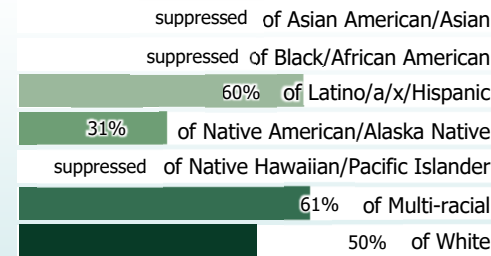

OREGON HIGHER EDUCATION UNIVERSITIES SNAPSHOT

2016-17 Academic Year
Eastern Oregon University

ENROLLMENT

3,262
Oregon Undergraduates*
5,088
Total students

Race/Ethnicity

Students of color are increasingly represented on campuses. Currently, nearly **21%** of higher education students identify as students of color.

*Used as total students for all metrics except Primary Area of Instruction, which also includes graduate students.

1st-Generation Status

Primary Area of Instruction (most credits)

Enrollment Level

Age

Gender

AFFORDABILITY

FAFSA filers

51%
of students were unable to meet expenses with expected resources: family contributions, student earnings, and grant aid.

Unable to Meet College Expenses with Expected Resources