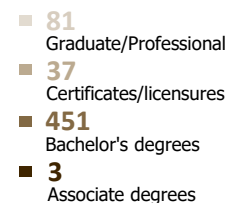

Number of Students Completing

For institution snapshots, visit www.oregon.gov/highered/research/Pages/snapshots.aspx. See back of this document for data notes and definitions. Created by HECC Office of Research and Data in April 2018. Data in this version published 10/13/2022. Suggested citation: Oregon Higher Education Coordinating Commission. (2022). Statewide Higher Education Snapshots. Salem: Oregon.