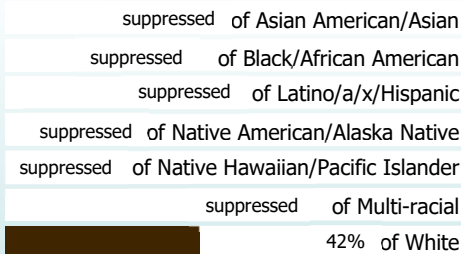

Longer Time to Completion Increases Cost

OUTCOMES

Credential-Seeking

40%
of 1st-time, full-time university freshmen complete a bachelor's degree within 6 years

Completion Rates

Retention Rate

Bachelor's Completion Rate if continued to junior year