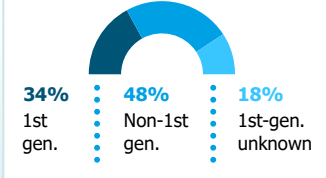

OREGON HIGHER EDUCATION UNIVERSITIES SNAPSHOT

2016-17 Academic Year
Eastern Oregon University

ENROLLMENT

3,262
Oregon Undergraduates*
5,088
Total students

Race/Ethnicity

Students of color are increasingly represented on campuses. Currently, nearly **21%** of higher education students identify as students of color.

*Used as total students for all metrics except Primary Area of Instruction, which also includes graduate students.

1st-Generation Status

Primary Area of Instruction (most credits)

Enrollment Level

Age

Gender