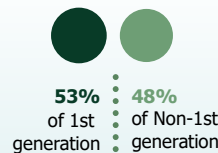

OREGON HIGHER EDUCATION UNIVERSITIES SNAPSHOT

2016-17 Academic Year
Eastern Oregon University

ENROLLMENT

3,262
Oregon Undergraduates*
5,088
Total students

Race/Ethnicity

Students of color are increasingly represented on campuses. Currently, nearly **21%** of higher education students identify as students of color.

*Used as total students for all metrics except Primary Area of Instruction, which also includes graduate students.

1st-Generation Status

Primary Area of Instruction (most credits)

Enrollment Level

Age

Gender

AFFORDABILITY

FAFSA filers

51%
of students were unable to meet expenses with expected resources: family contributions, student earnings, and grant aid.

Unable to Meet College Expenses with Expected Resources