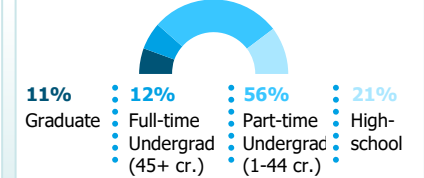

OREGON HIGHER EDUCATION UNIVERSITIES SNAPSHOT

2016-17 Academic Year
Eastern Oregon University

ENROLLMENT

3,262
Oregon Undergraduates*
5,088
Total students

Race/Ethnicity

Students of color are increasingly represented on campuses. Currently, nearly **21%** of higher education students identify as students of color.

*Used as total students for all metrics except Primary Area of Instruction, which also includes graduate students.

1st-Generation Status

Primary Area of Instruction (most credits)

Enrollment Level

Age

Gender

AFFORDABILITY

FAFSA filers

51%
of students were unable to meet expenses with expected resources: family contributions, student earnings, and grant aid.

Unable to Meet College Expenses with Expected Resources