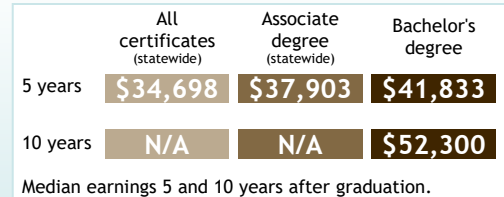

Average Cost of Attendance (COA)

COA Components

Students Receiving Financial Aid

Students Seeking Financial Aid

Average Debt Among Graduates

Loans fill the gap - **53%** of undergraduates have federal loans. Graduation rates rise with grants and fall with loans.

Longer Time to Completion Increases Cost

OUTCOMES

Credential-Seeking

40%
of 1st-time, full-time university freshmen complete a bachelor's degree within 6 years

Completion Rates

Retention Rate

Bachelor's Completion Rate if continued to junior year

Graduation rates among all students have been increasing over time. However, rates can vary greatly for different groups.

Annual Earnings from Oregon Employment

Number of Students Completing

For institution snapshots, visit www.oregon.gov/highered/research/Pages/snapshots.aspx. See back of this document for data notes and definitions. Created by HECC Office of Research and Data in April 2018. Data in this version published 10/13/2022. Suggested citation: Oregon Higher Education Coordinating Commission. (2022). Statewide Higher Education Snapshots. Salem: Oregon.