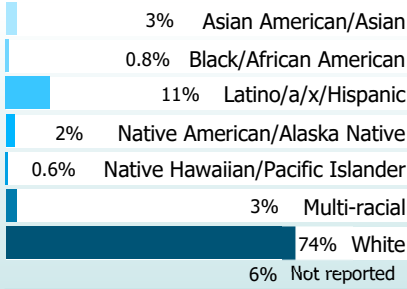

OREGON HIGHER EDUCATION UNIVERSITIES SNAPSHOT

2016-17 Academic Year
Eastern Oregon University

ENROLLMENT

3,262
Oregon Undergraduates*
5,088
Total students

Race/Ethnicity

Students of color are increasingly represented on campuses. Currently, nearly **21%** of higher education students identify as students of color.

*Used as total students for all metrics except Primary Area of Instruction, which also includes graduate students.

1st-Generation Status

Primary Area of Instruction (most credits)

Enrollment Level

Age

Gender