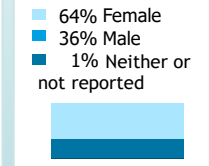

OREGON HIGHER EDUCATION UNIVERSITIES SNAPSHOT

2016-17 Academic Year
Eastern Oregon University

ENROLLMENT

3,262
Oregon Undergraduates*
5,088
Total students

Race/Ethnicity

Students of color are increasingly represented on campuses. Currently, nearly **21%** of higher education students identify as students of color.

*Used as total students for all metrics except Primary Area of Instruction, which also includes graduate students.

1st-Generation Status

Primary Area of Instruction (most credits)

Enrollment Level

Age

Gender

AFFORDABILITY

FAFSA filers

51%
of students were unable to meet expenses with expected resources: family contributions, student earnings, and grant aid.

Unable to Meet College Expenses with Expected Resources