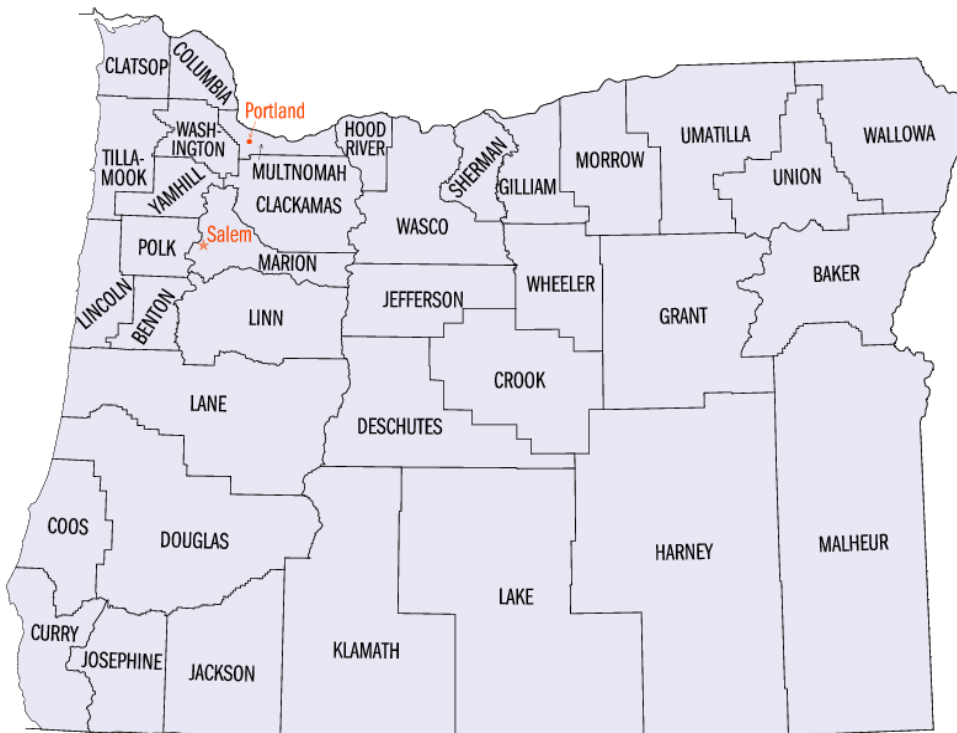

COUNTIES: Clatsop, Columbia, Tillamook, Washington, Multnomah, Clackamas, Yamhill, Polk, Marion, Lincoln, Benton, Linn

COUNTIES: Morrow, Grant, Harney, Umatilla, Union, Baker, Wallowa, Malheur

BEN KLECKER
COORDINATOR, Southwest
Cell: 541-519-2245
E-mail: ben.klecker@dpsst.oregon.gov