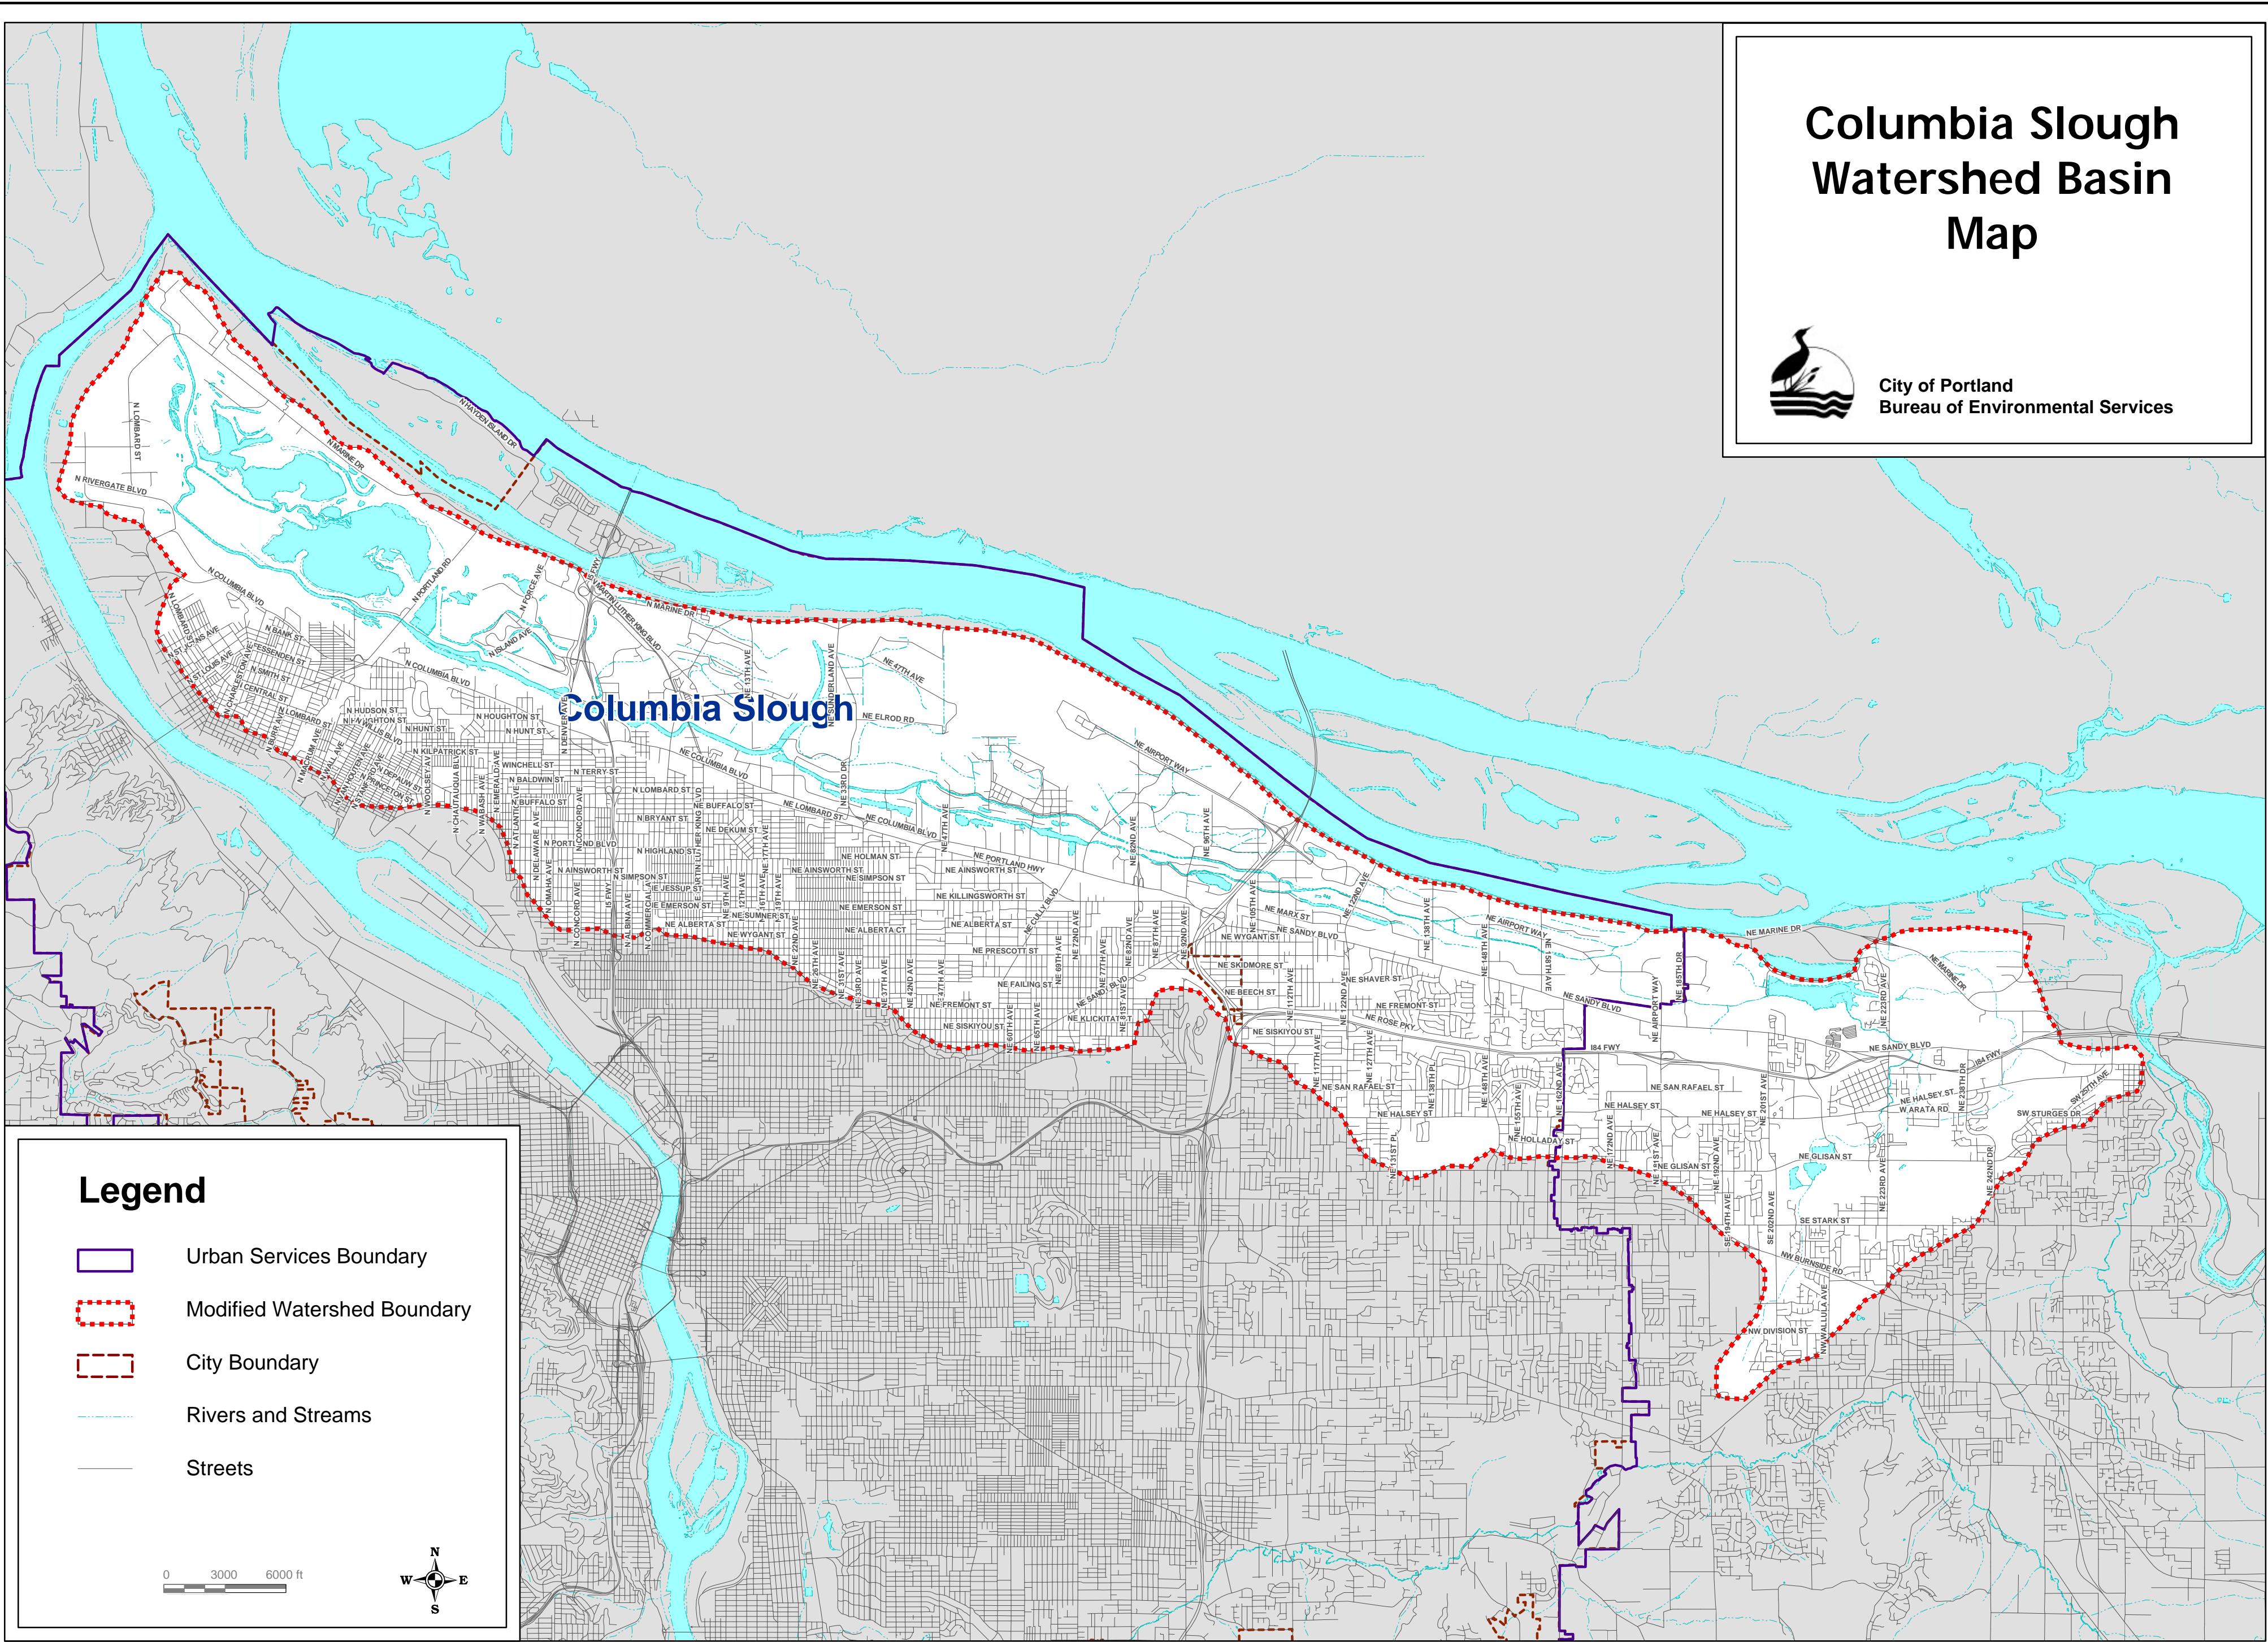

Columbia Slough Watershed Basin Map

City of Portland
Bureau of Environmental Services

Columbia Slough

Legend

-  Urban Services Boundary
-  Modified Watershed Boundary
-  City Boundary
-  Rivers and Streams
-  Streets

0 3000 6000 ft