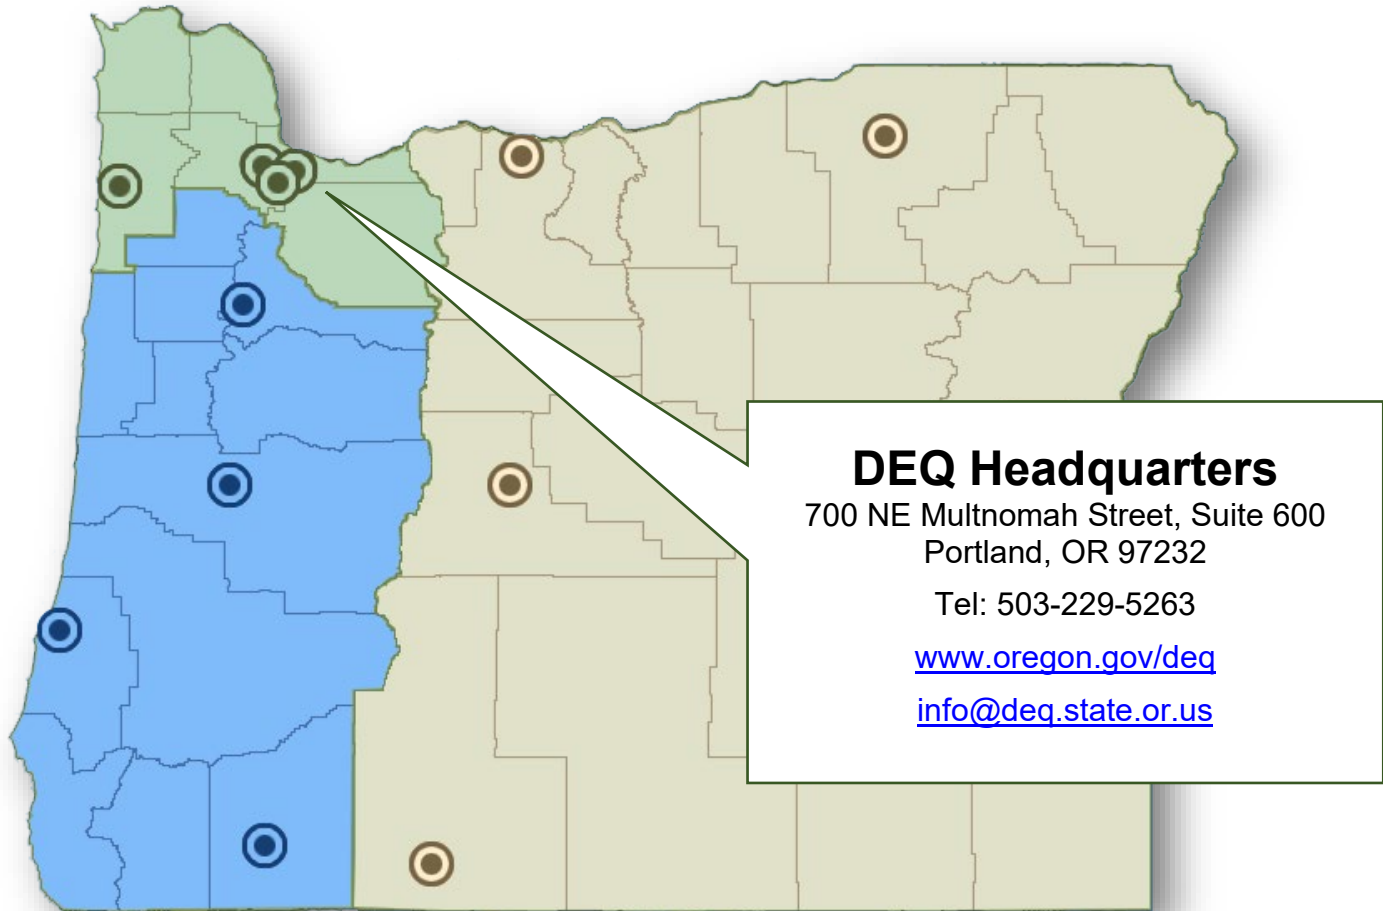

DEQ Statewide Offices

Our offices are open to assist Oregonians statewide. Contact your local office for specific hours of operations and directions.

DEQ Headquarters
 700 NE Multnomah Street, Suite 600
 Portland, OR 97232
 Tel: 503-229-5263
www.oregon.gov/deg
info@deg.state.or.us

Oregon. There's a lot to protect.