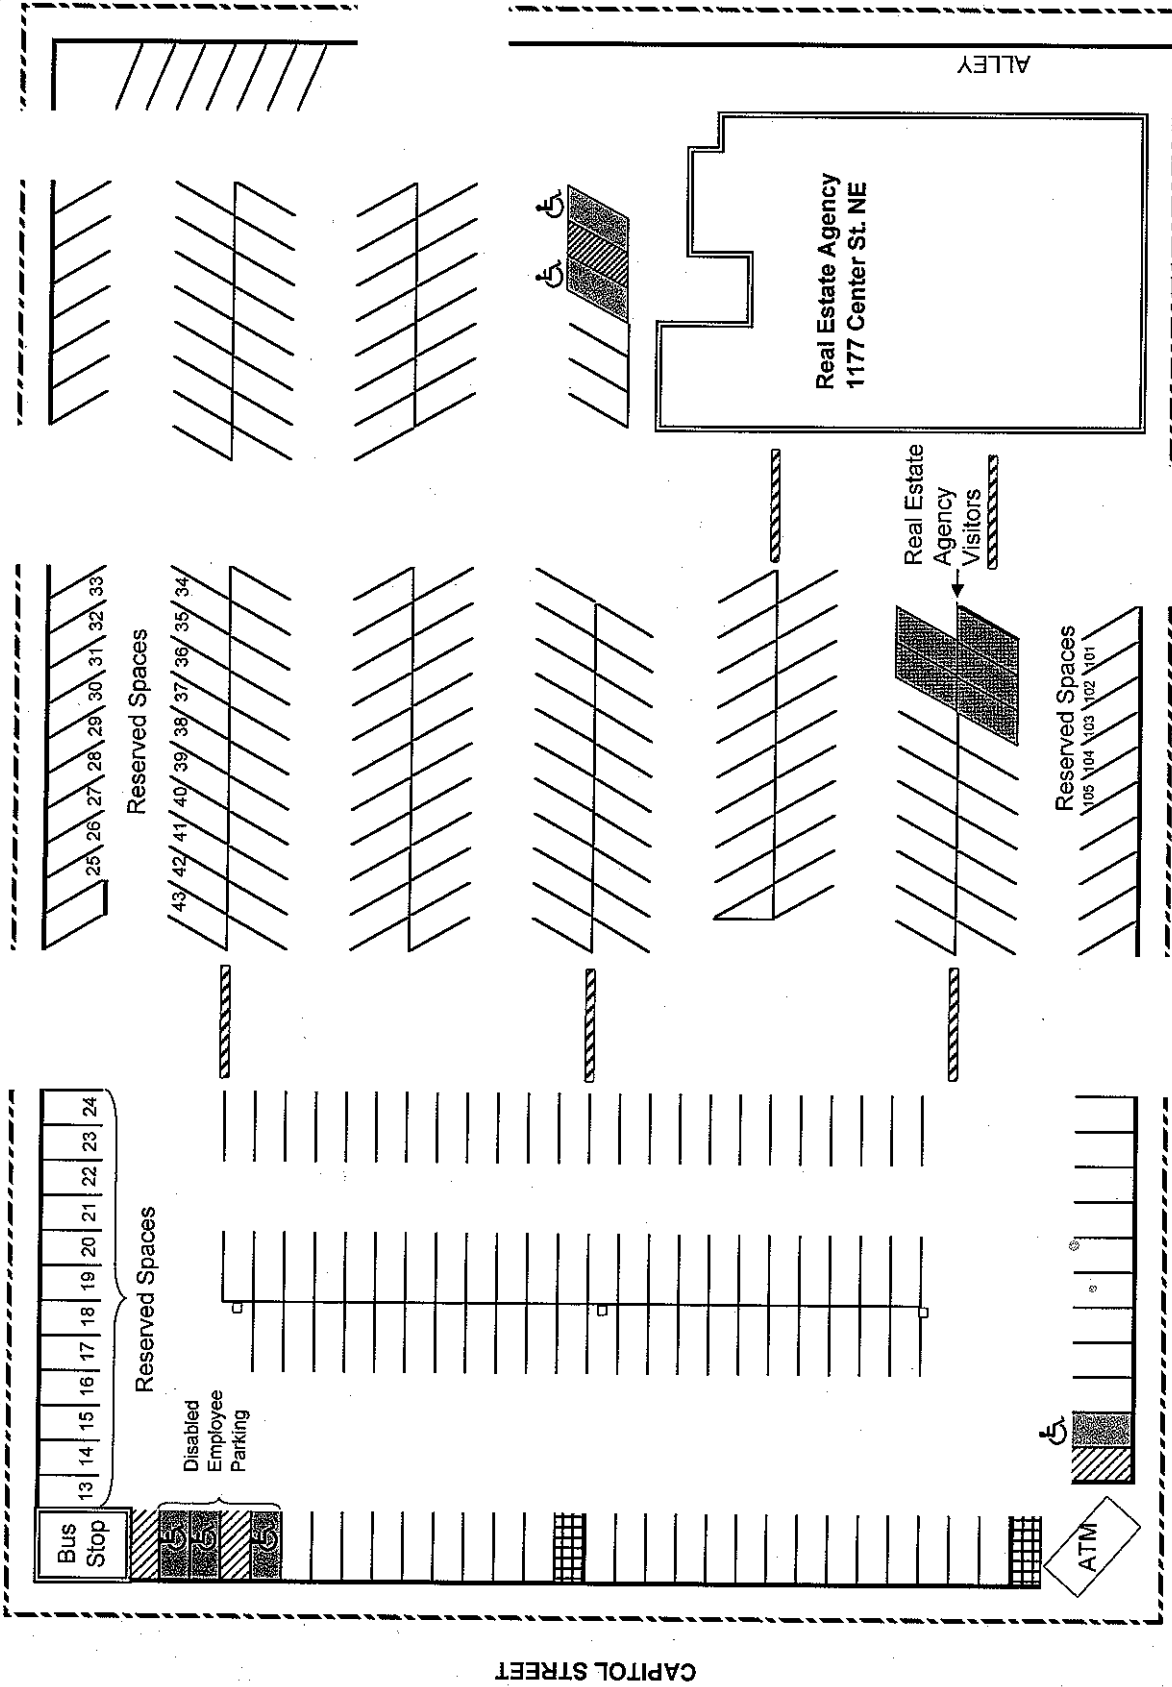

**Red Lot 621**  
400 Capitol Street NE

**Map Key:**

- Visitor Disabled Parking
- Real Estate Agency Visitors

CENTER STREET