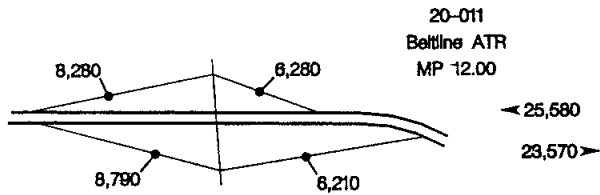

Coburg Road – Exit 11