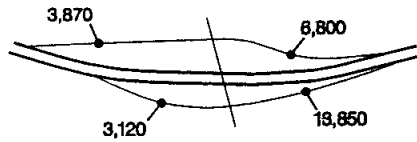

BELTLINE HIGHWAY NO. 69 INTERCHANGES

Barger Dr. – Exit 5

Pacific Hwy. West – Exit 6A

Prairie Road – Exit 6B

N. W. Expressway – Exit 7

River Road – Exit 8

River Ave. – Exit 9

Delta Hwy. – Exit 9A