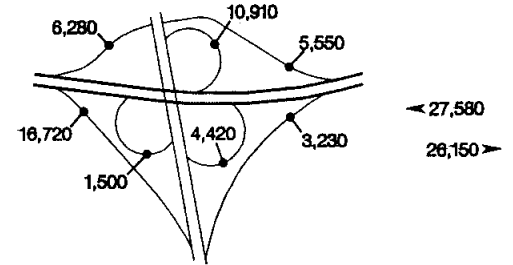

BELTLINE HIGHWAY NO. 69 INTERCHANGES

Barger Dr. – Exit 5

Pacific Hwy. West – Exit 6A

Prairie Road – Exit 6B

N. W. Expressway – Exit 7

River Road – Exit 8

River Ave. – Exit 9

Delta Hwy. – Exit 9A