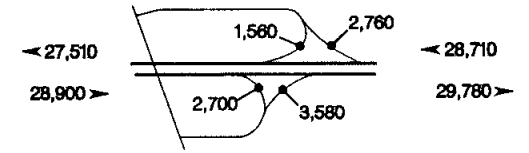

BELTLINE HIGHWAY NO. 69 INTERCHANGES

Barger Dr. – Exit 5

Pacific Hwy. West – Exit 6A

Prairie Road – Exit 6B

N. W. Expressway – Exit 7

River Road – Exit 8

River Ave. – Exit 9

Delta Hwy. – Exit 9A