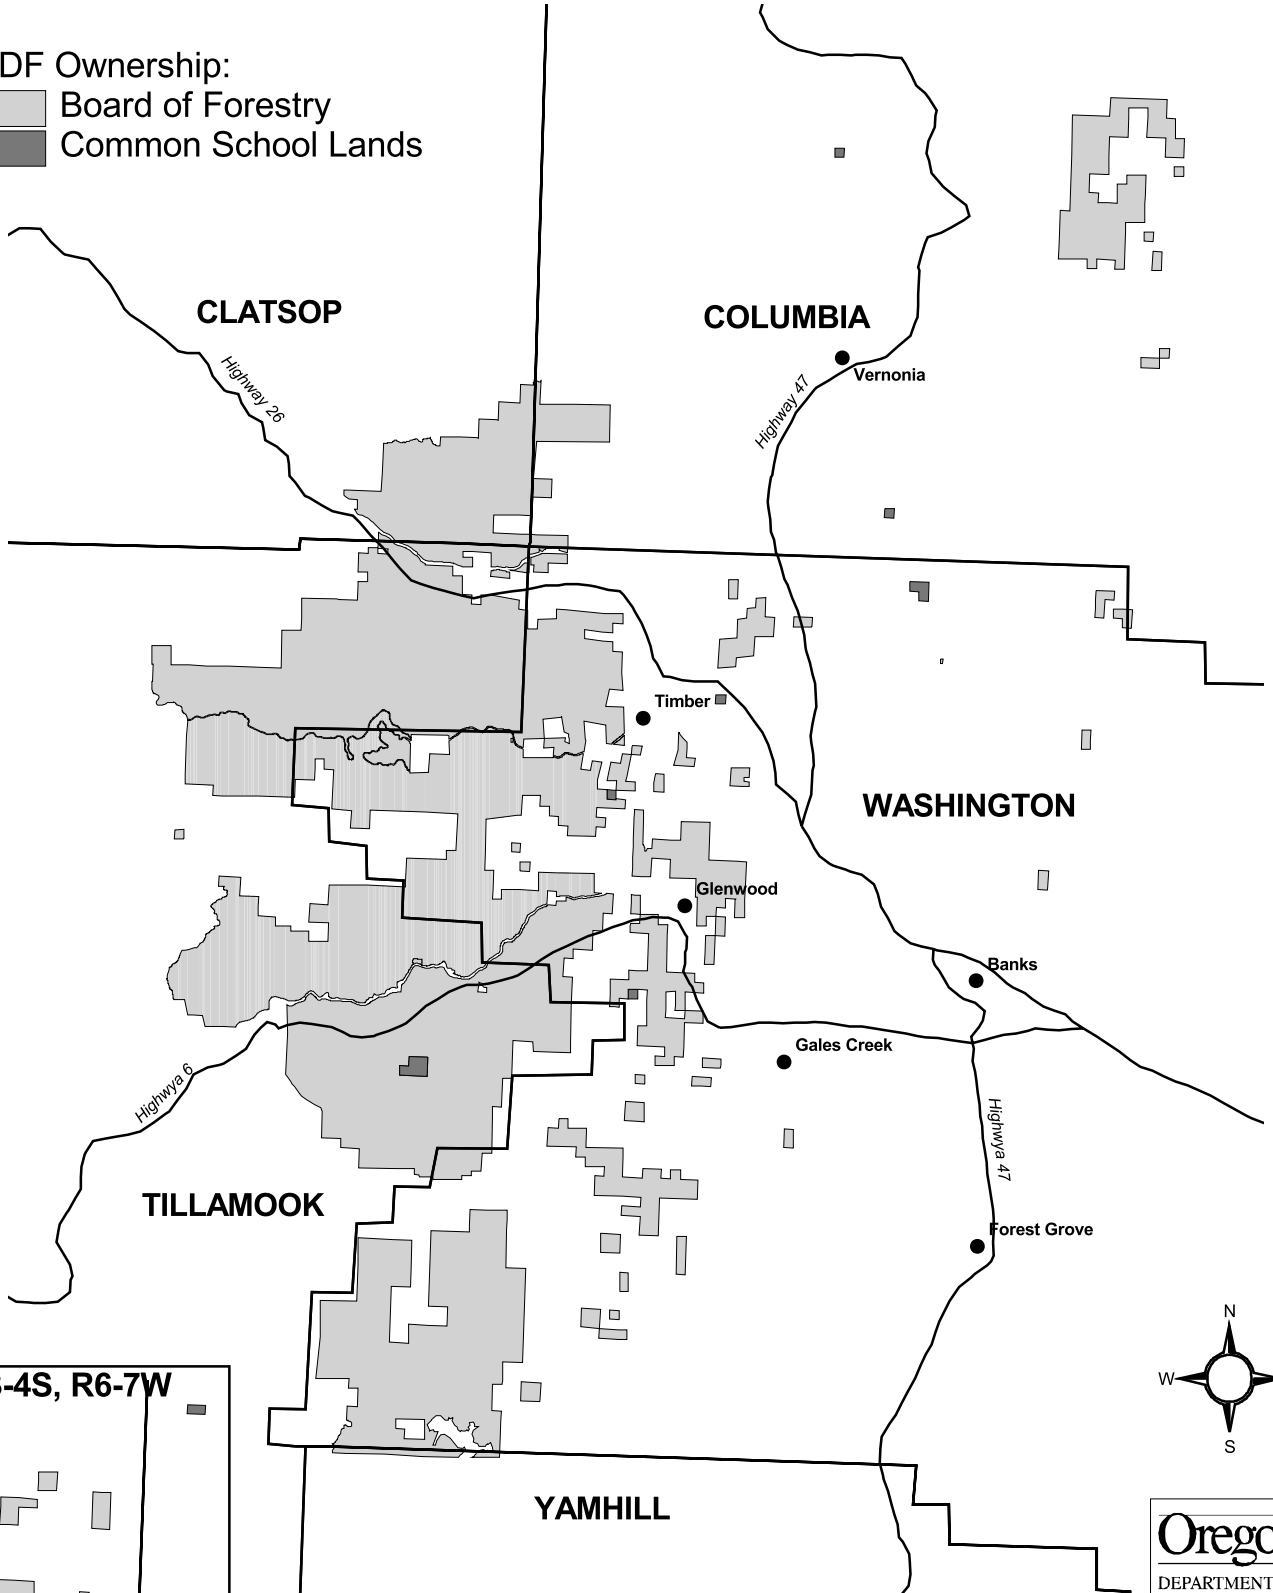

Forest Grove District

STEWARDSHIP IN FORESTRY

ODF Ownership:

-  Board of Forestry
-  Common School Lands

Oregon
 DEPARTMENT OF
 FORESTRY
 2600 State Street
 Salem, Oregon 97310