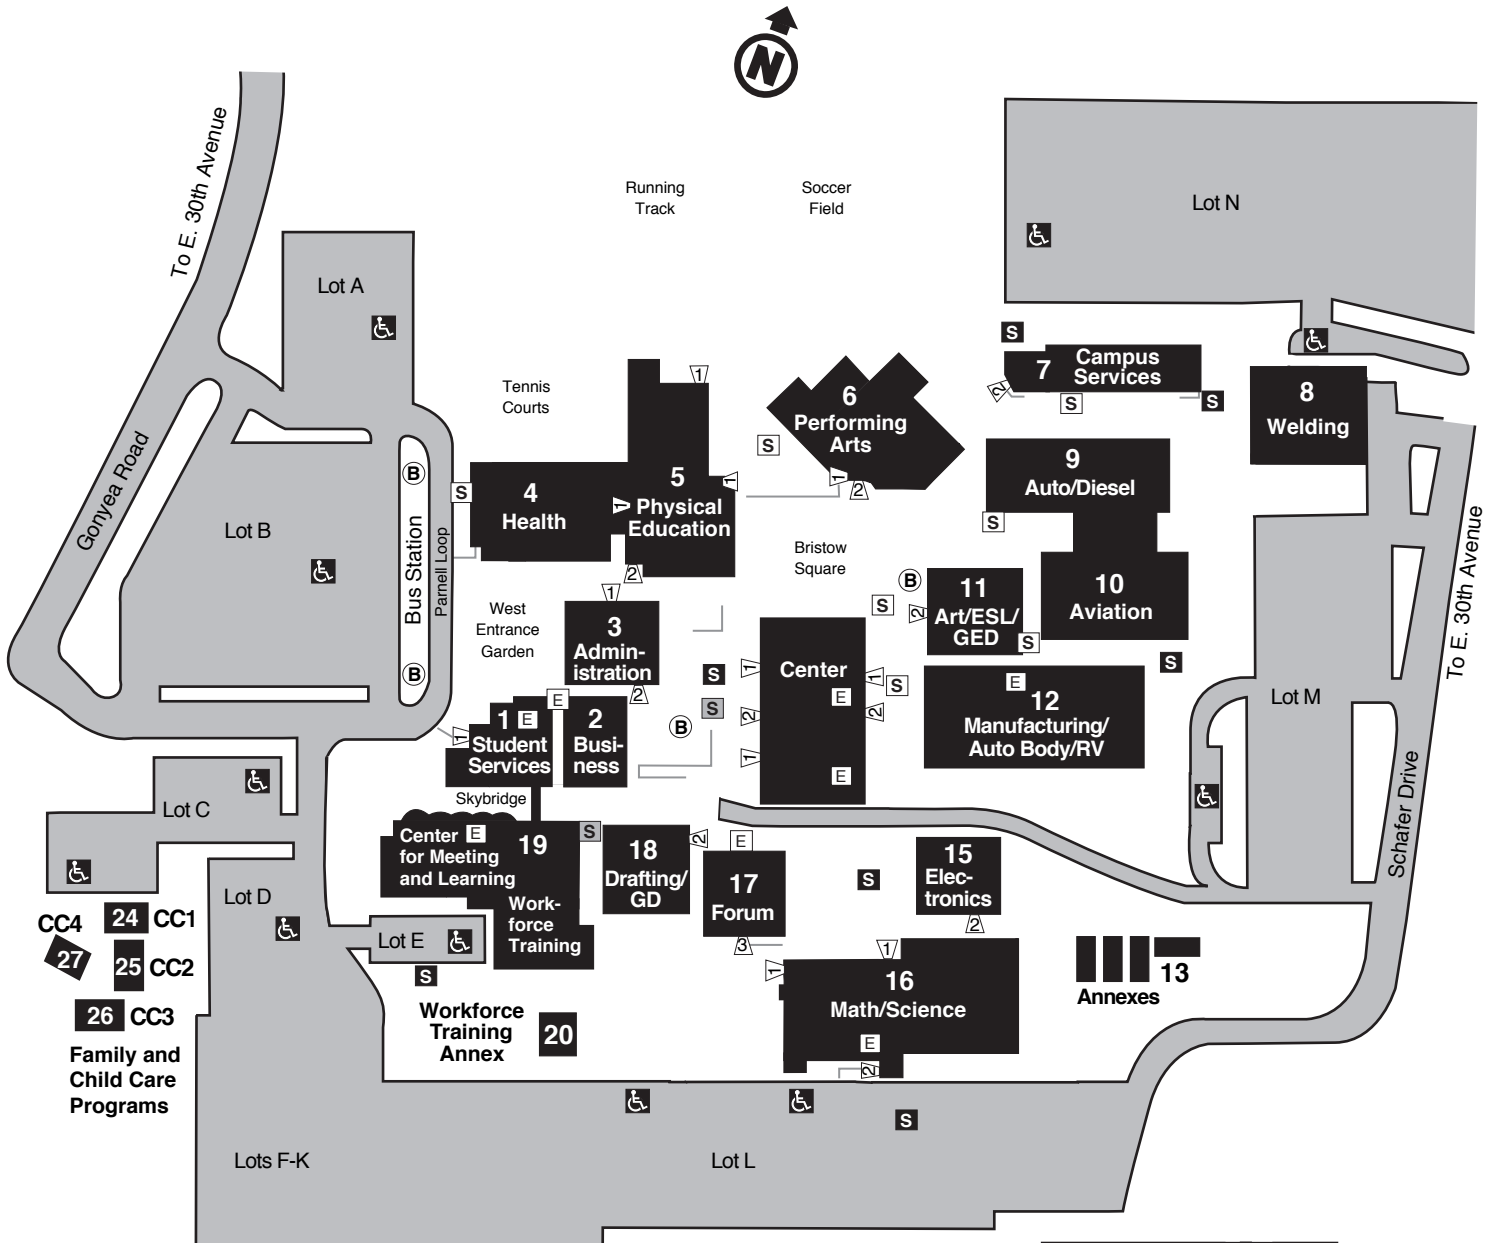

Lane Community College Main Campus

4000 East 30th Avenue ▪ Eugene, Oregon 97405 ▪ (541) 463-3000

Map revised 1/2006

KEY

- Bicycle Parking
- Elevator
- Wheelchair Ramp
- Electric Door—number designates floor
- Parking with Handicapped Permit
- Smoking Area, Uncovered / Covered / Sheltered (installation in progress)