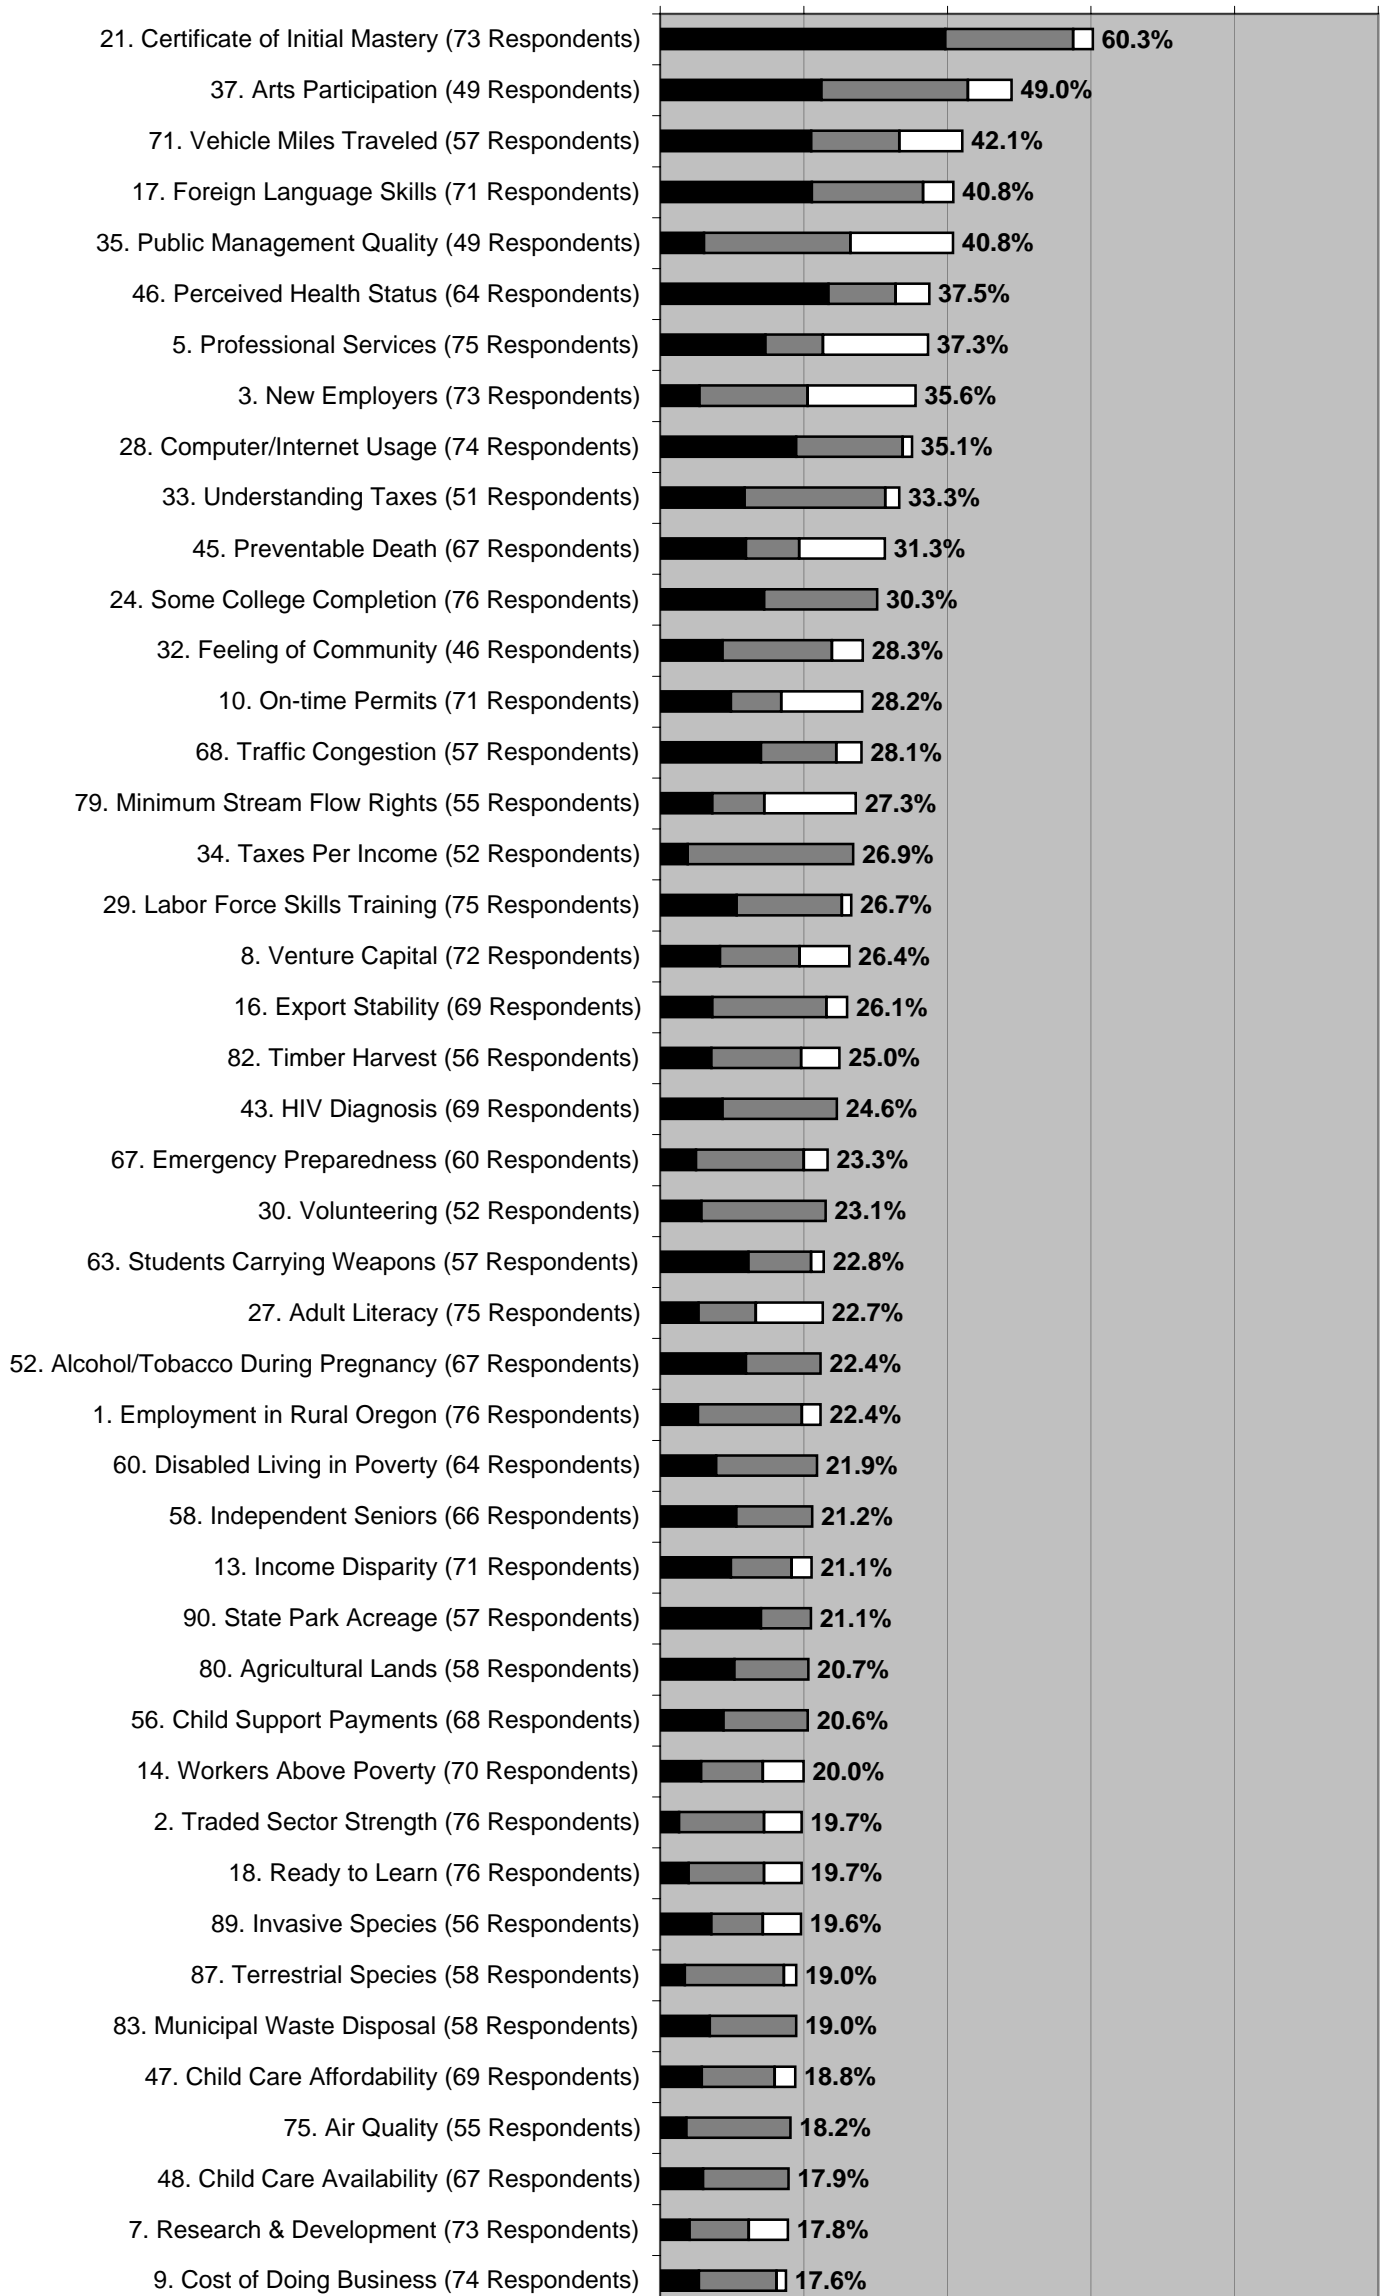

Benchmark Update Survey - Importance Index

■ Important □ Important, But Could Be Modified

Benchmark Update Survey - Importance Index Continued

■ Important □ Important, But Could Be Modified

Benchmark Update Survey - Red Flag Index

Not Important
 Important, But Could Be Modified
 Don't Understand

0% 20% 40% 60% 80% 100%

Benchmark Update Survey - Red Flag Index Continued

■ Not Important ■ Important, But Could Be Modified □ Don't Understand