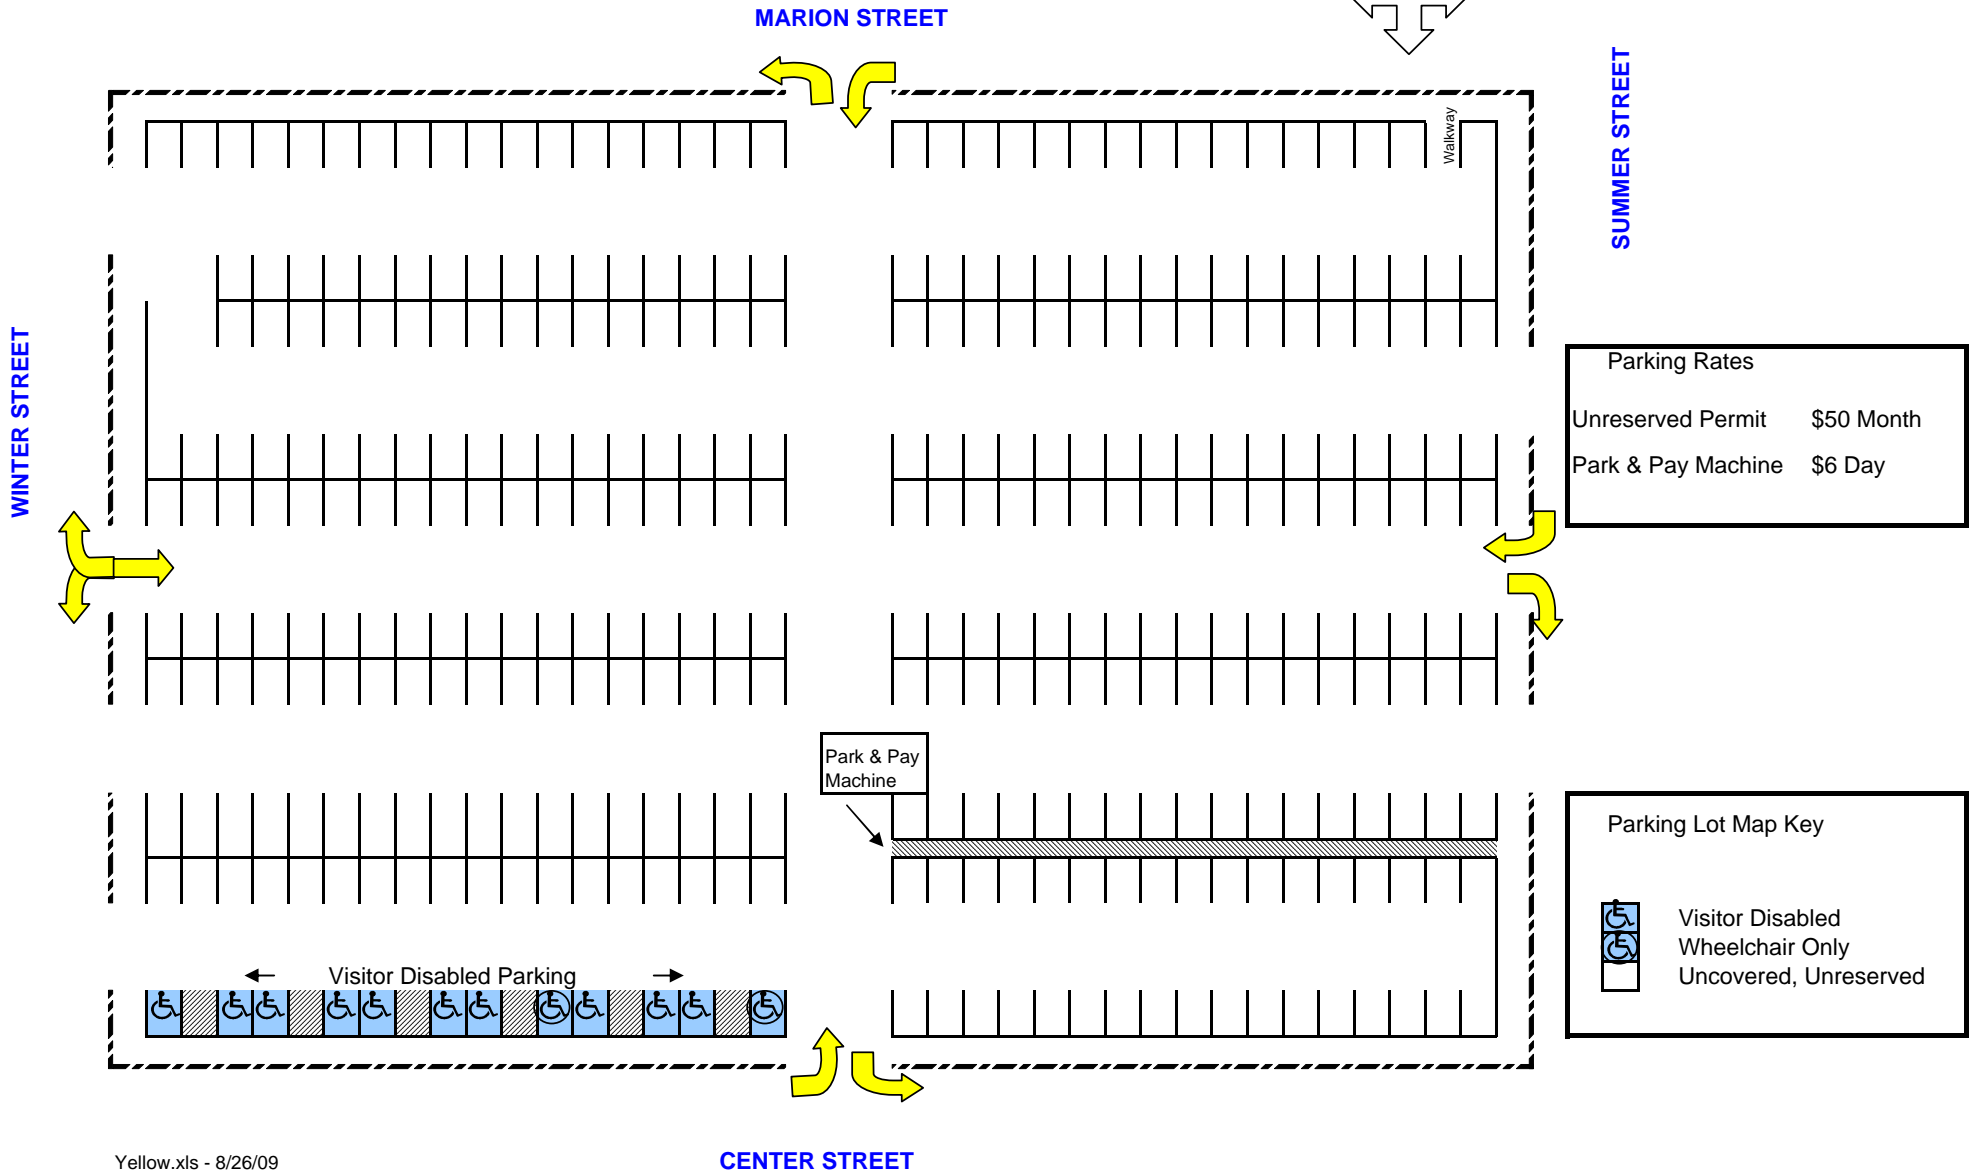

**Yellow Lot 641**  
**860 Marion Street NE**

Parking Rates	
Unreserved Permit	\$50 Month
Park & Pay Machine	\$6 Day

Parking Lot Map Key	
	Visitor Disabled
	Wheelchair Only
	Uncovered, Unreserved