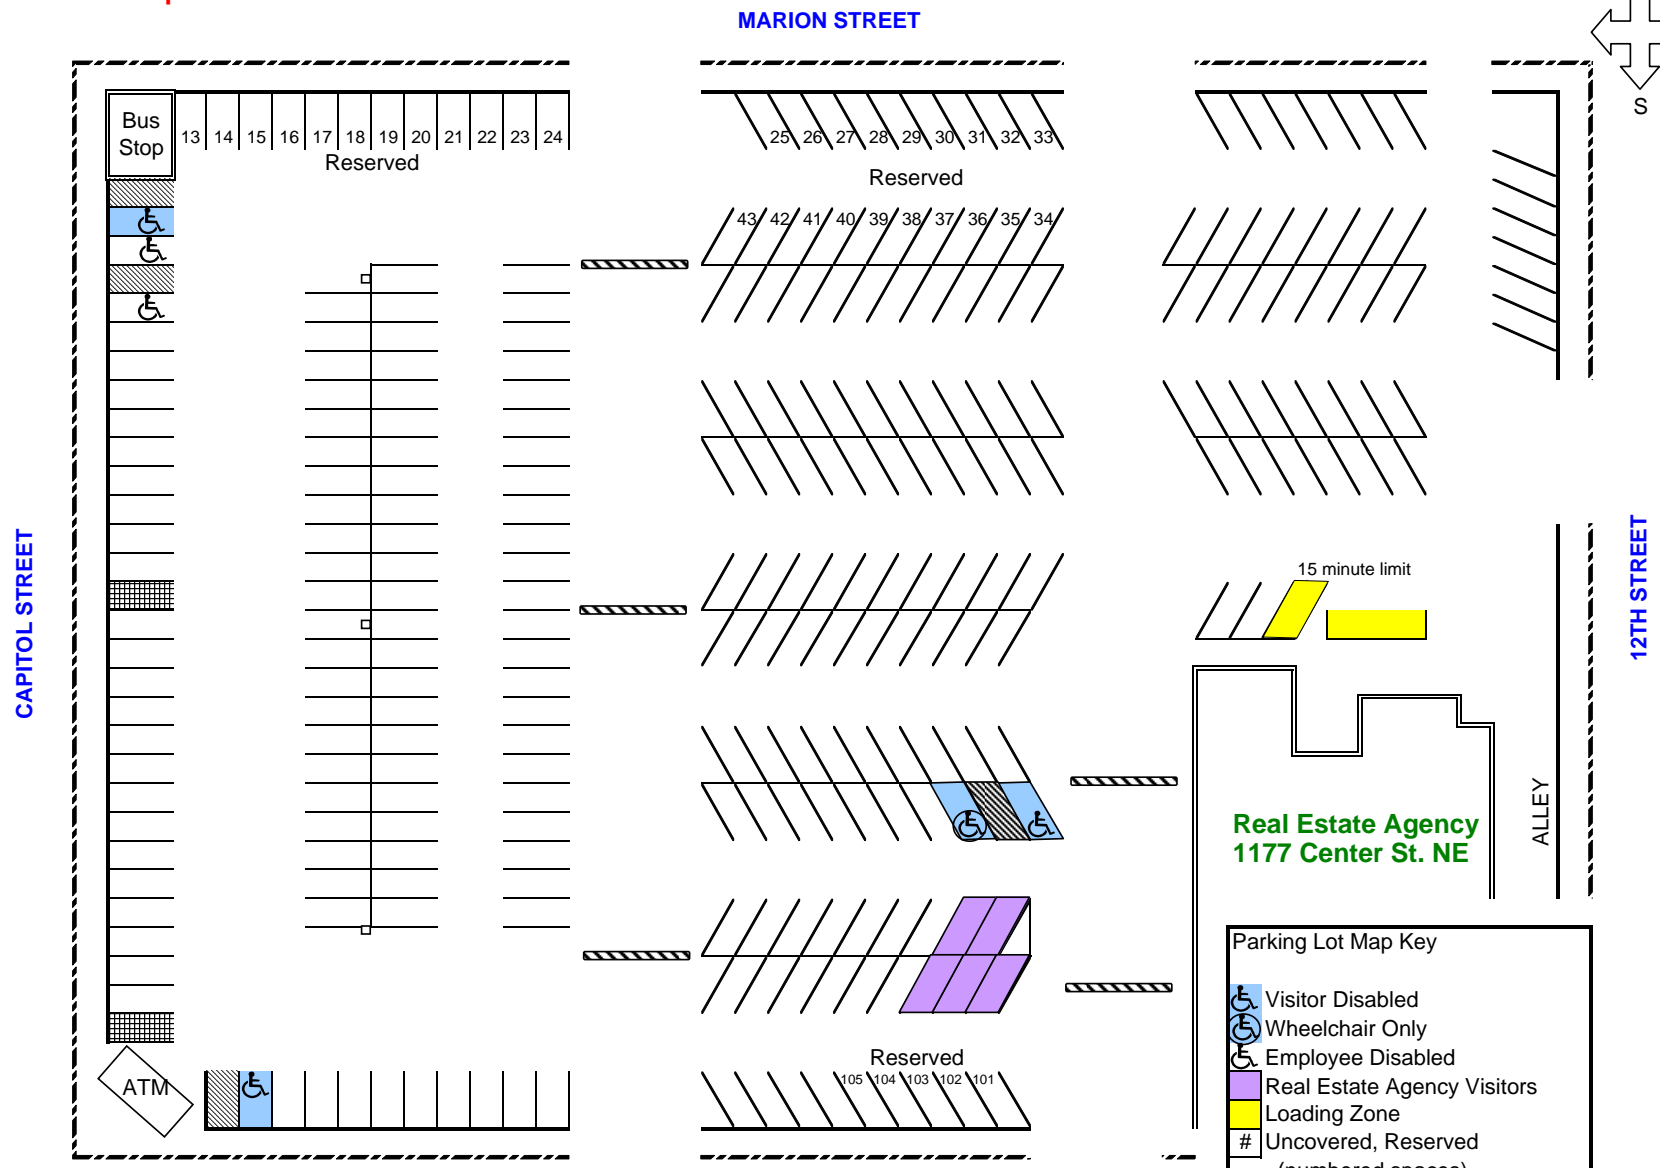

**Red Lot 621**  
**400 Capitol Street NE**

**Parking Lot Map Key**

- Visitor Disabled
- Wheelchair Only
- Employee Disabled
- Real Estate Agency Visitors
- Loading Zone
- Uncovered, Reserved (numbered spaces)
- Uncovered, Unreserved
- Speed Bump