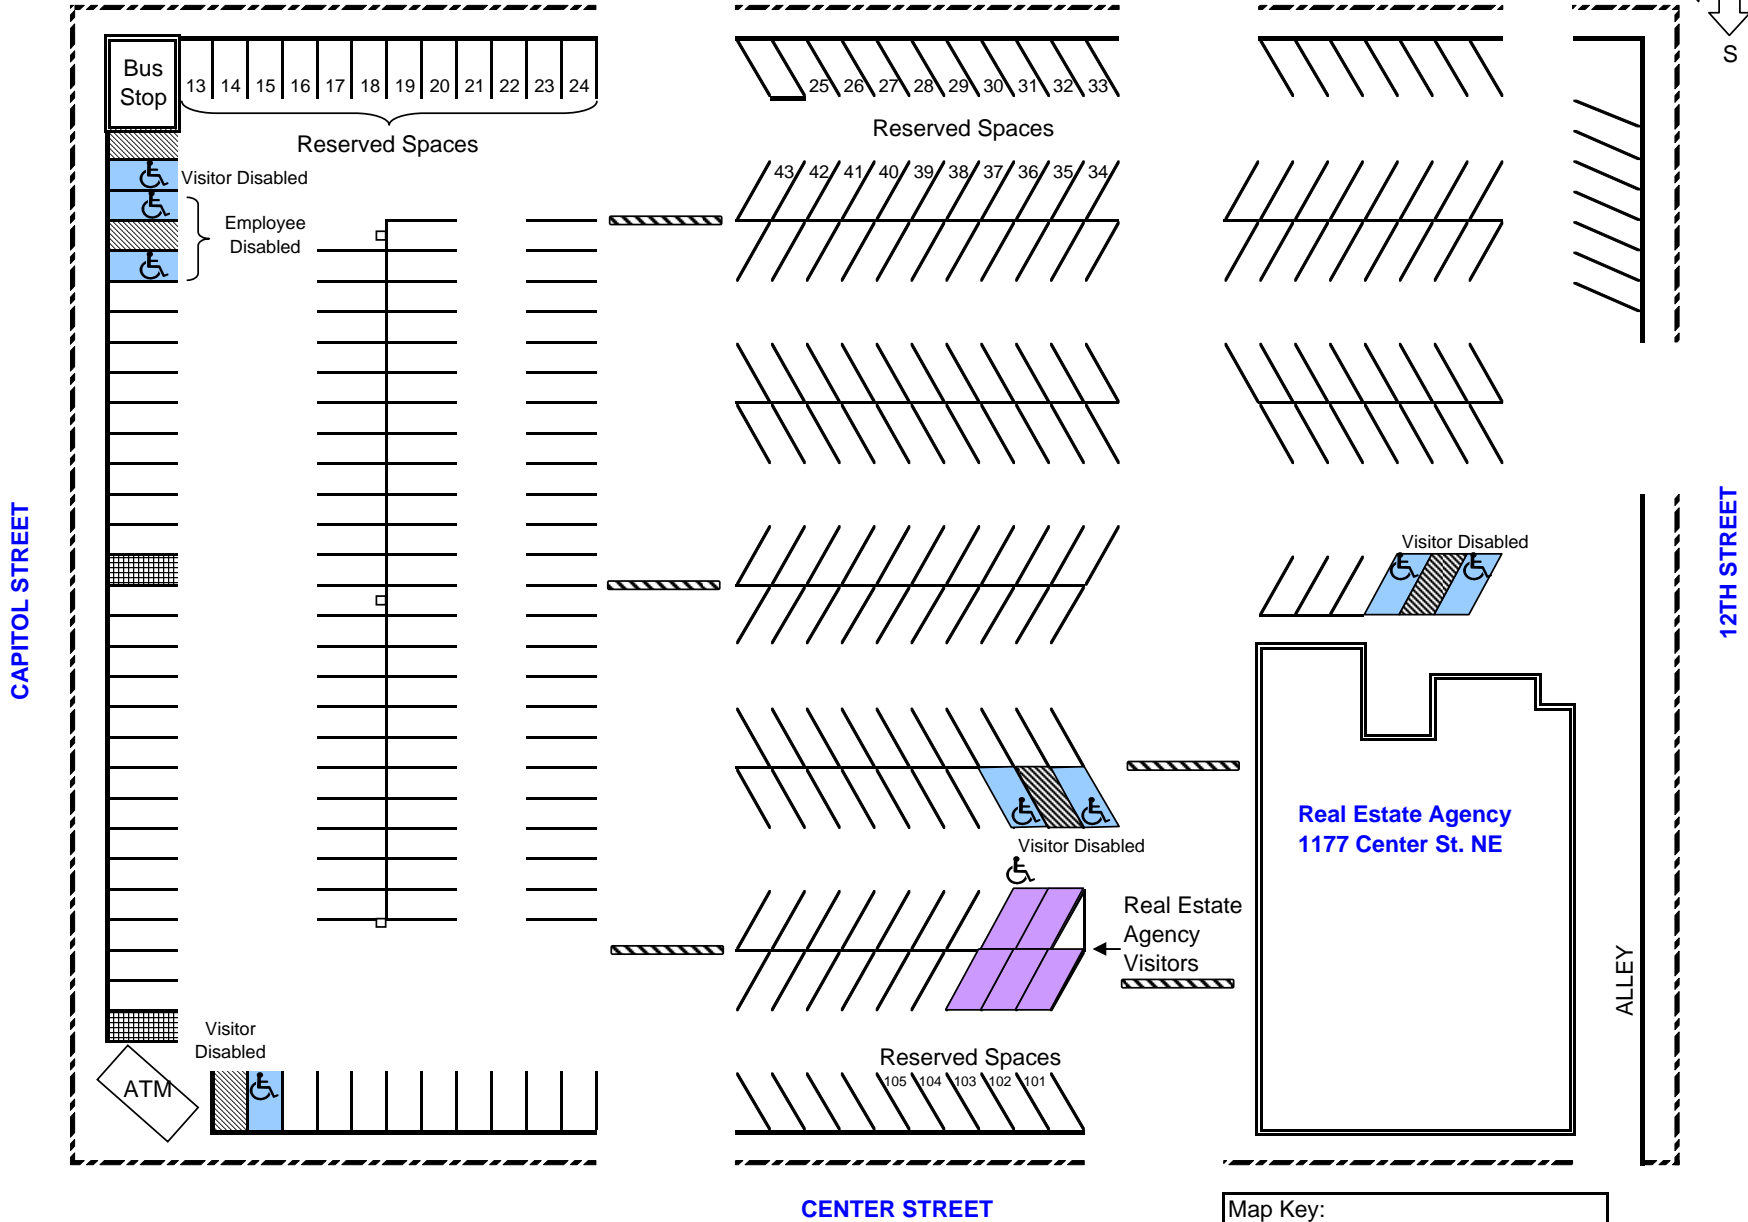

Red Lot 621
400 Capitol Street NE

MARION STREET

Map Key:

- Visitor & Employee Disabled
- Real Estate Agency Visitors