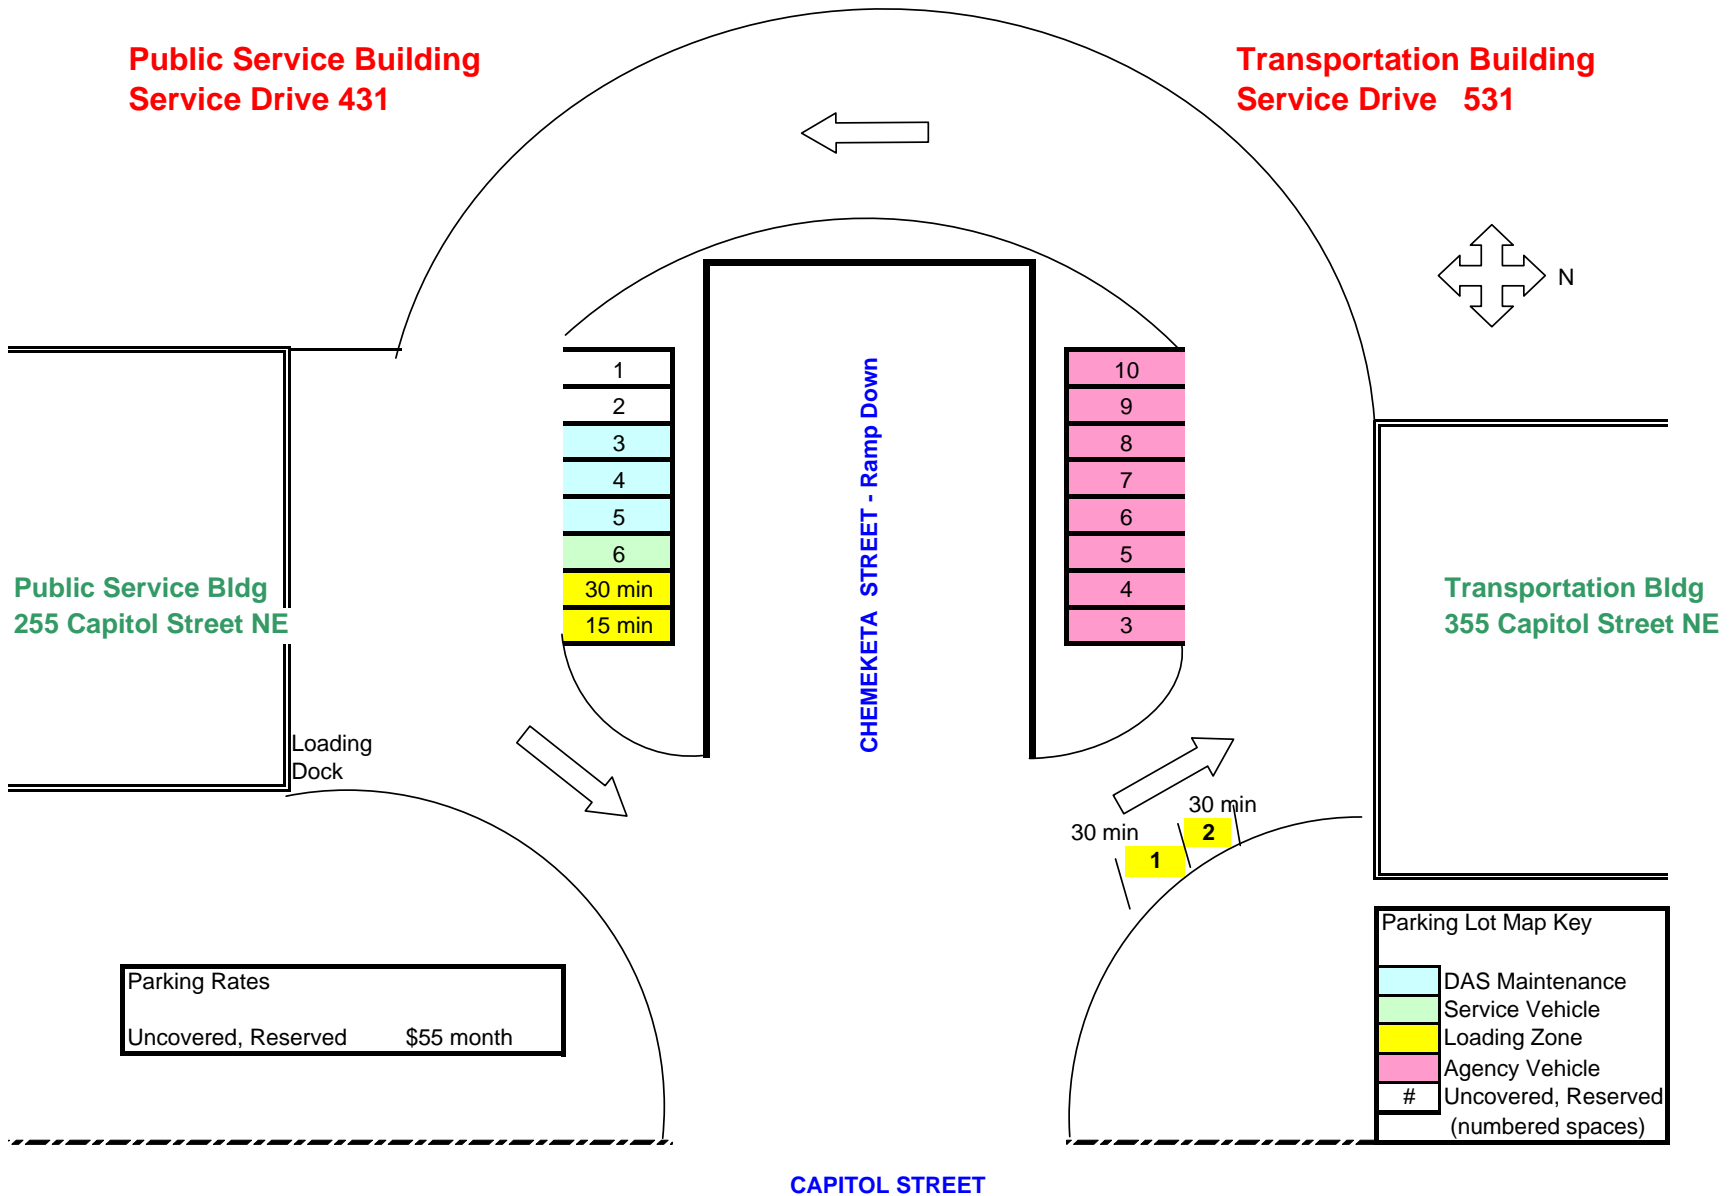

**Public Service Building
Service Drive 431**

**Transportation Building
Service Drive 531**

**Public Service Bldg
255 Capitol Street NE**

**Transportation Bldg
355 Capitol Street NE**

Loading Dock

CHEMEKETA STREET - Ramp Down

CAPITOL STREET

Parking Rates
Uncovered, Reserved \$55 month

Parking Lot Map Key	
	DAS Maintenance
	Service Vehicle
	Loading Zone
	Agency Vehicle
#	Uncovered, Reserved (numbered spaces)