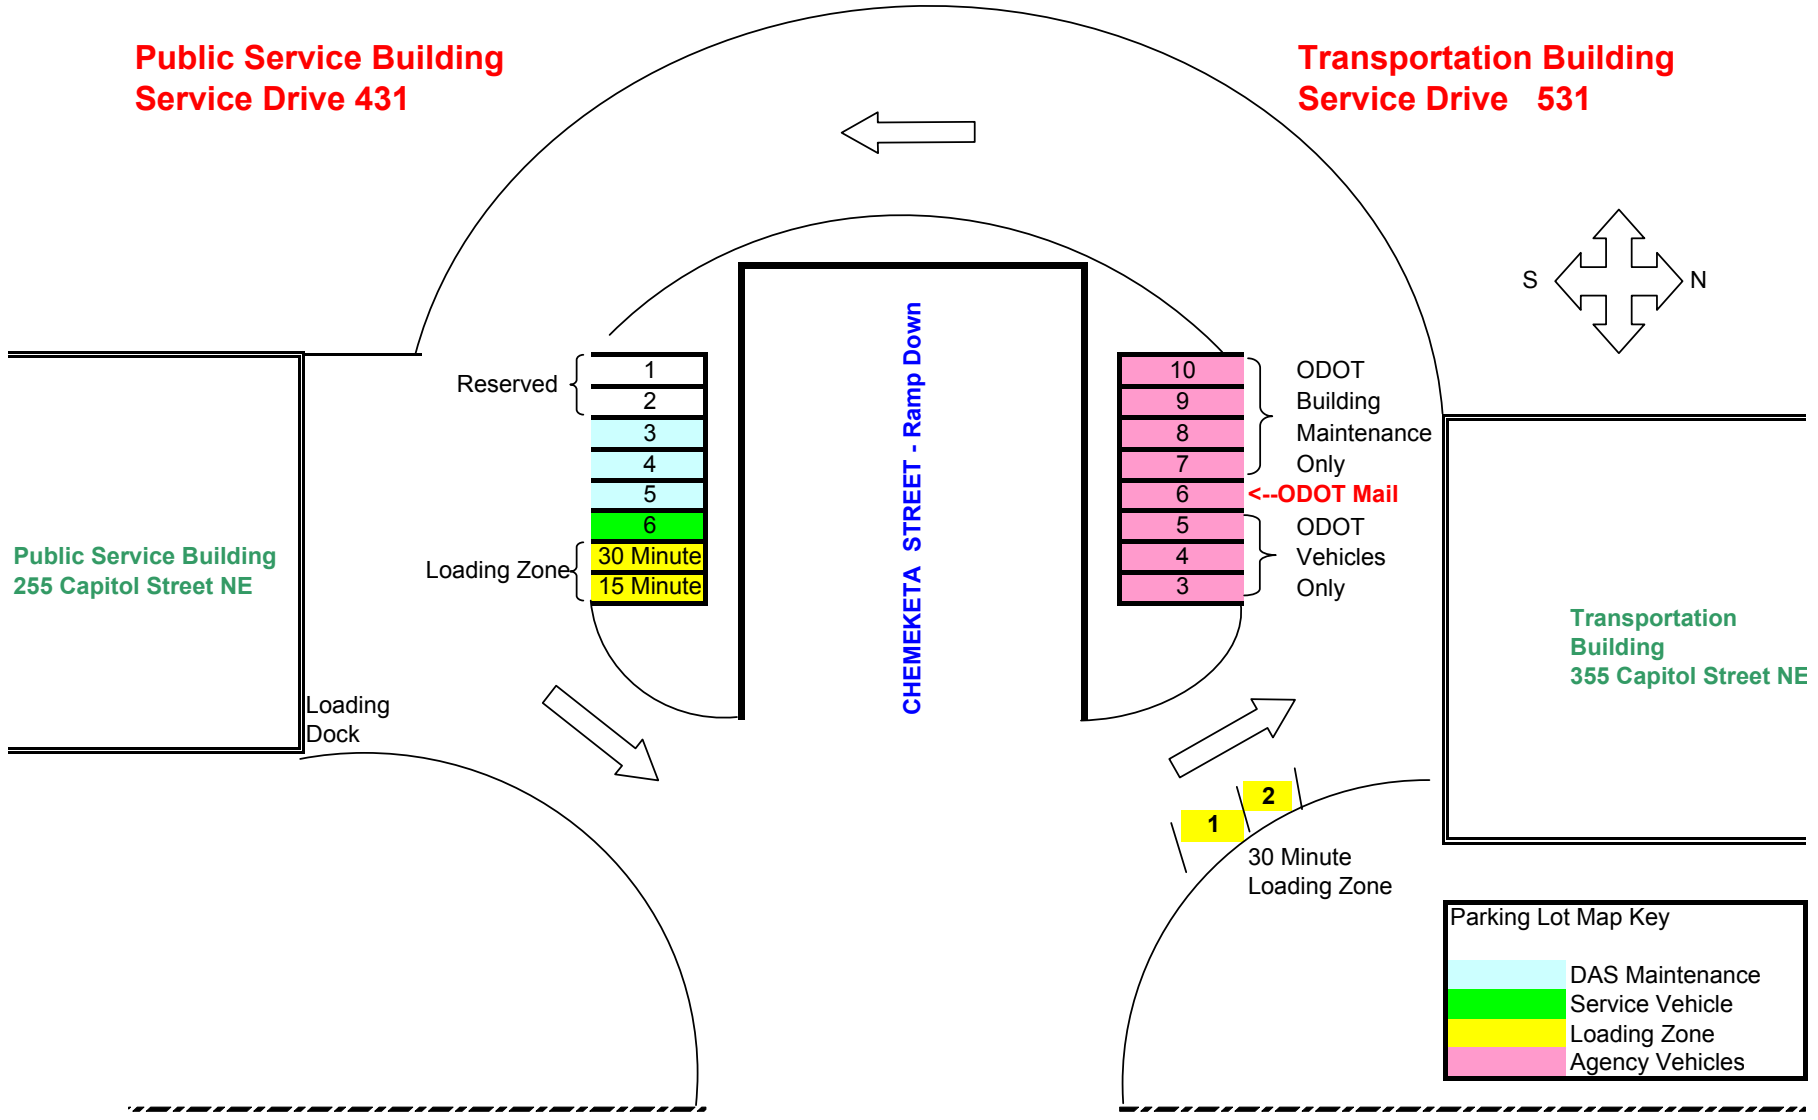

**Public Service Building
Service Drive 431**

**Transportation Building
Service Drive 531**

Parking Lot Map Key	
	DAS Maintenance
	Service Vehicle
	Loading Zone
	Agency Vehicles