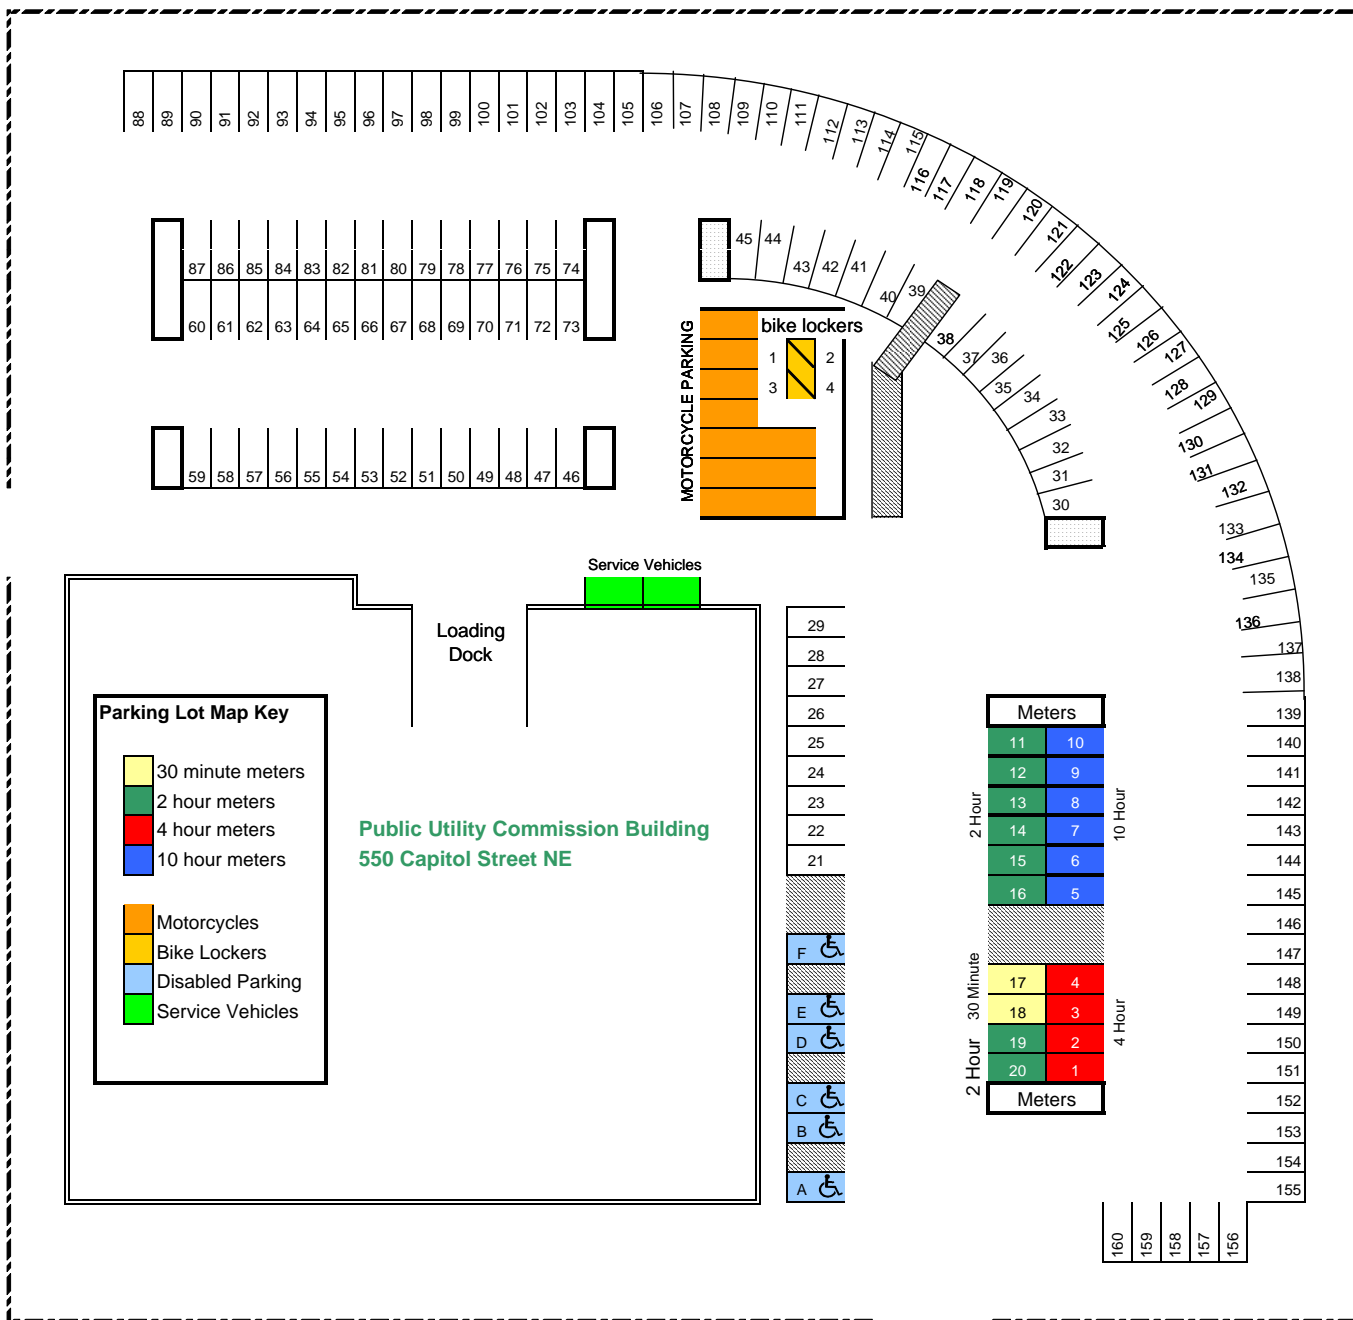

UNION STREET

CAPITOL STREET

**Parking Lot Map Key**

- 30 minute meters
- 2 hour meters
- 4 hour meters
- 10 hour meters

- Motorcycles
- Bike Lockers
- Disabled Parking
- Service Vehicles

Public Utility Commission Building  
550 Capitol Street NE

Meters	
11	10
12	9
13	8
14	7
15	6
16	5
2 Hour	
30 Minute	
17	4
18	3
19	2
20	1
Meters	
4 Hour	
10 Hour	

- 29
- 28
- 27
- 26
- 25
- 24
- 23
- 22
- 21
- 
- F
- 
- E
- 
- D
- 
- C
- 
- B
- 
- A

MARION STREET

12TH STREET