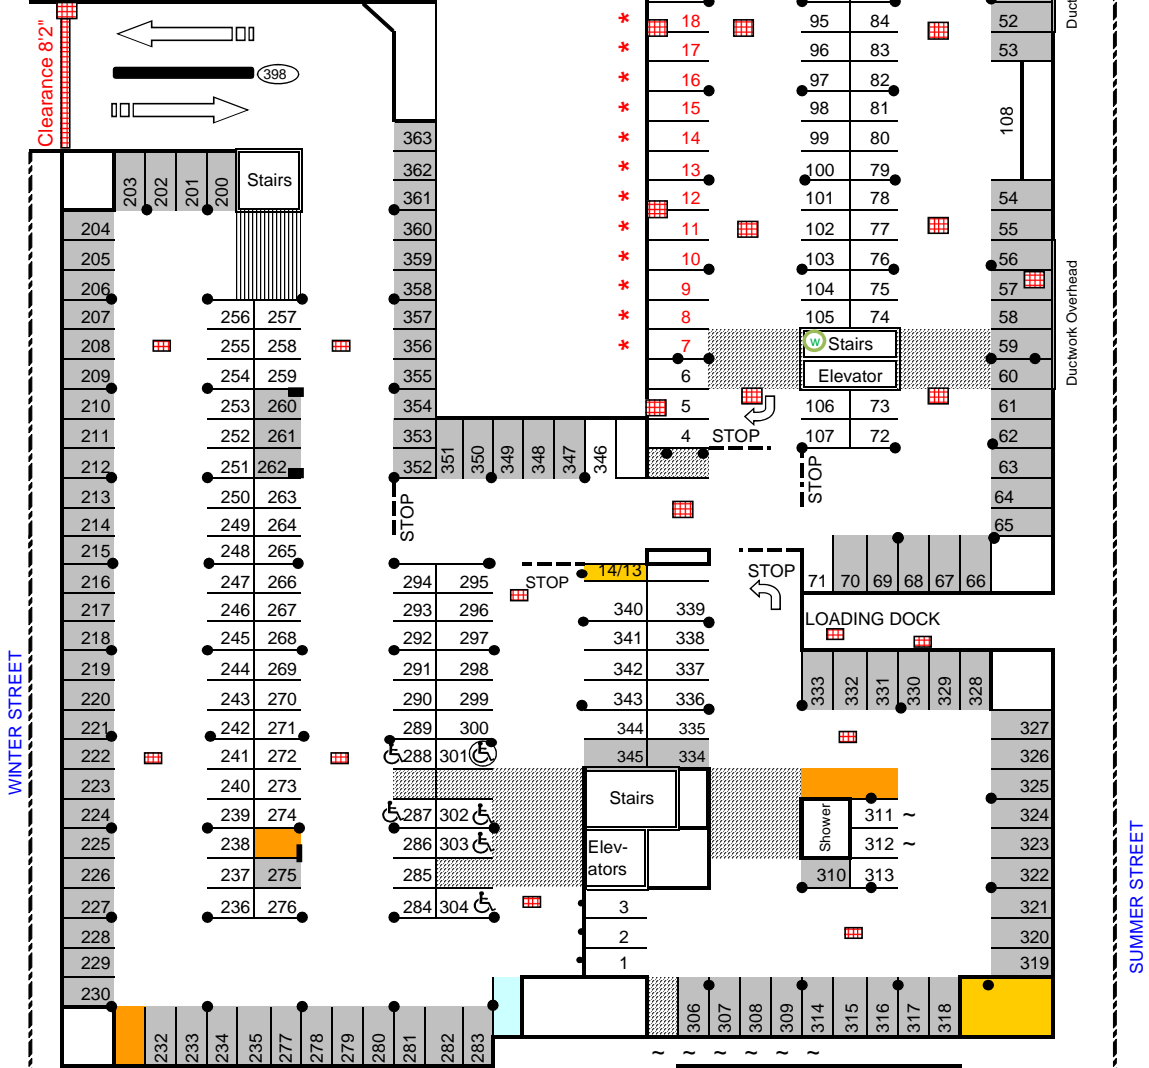

North Mall Office Building - 841
State Lands Underground - 843

Parking Garage Hours: Open 6:30 AM, Close 6:00 PM

State Lands Building
 775 Summer Street NE

North Mall Office Building
 725 Summer Street NE

WINTER STREET

SUMMER STREET

Employment Building
 875 Union Street NE

Parking Lot Map Key

- 1 Hour Meter
- Visitor Disabled
- Employee Disabled
- Wheelchair Only
- Covered, Reserved (numbered spaces)
- Uncovered, Reserved (numbered spaces)
- Compact
- Motorcycle
- DAS Service Vehicle
- Service Vehicle
- Bicycle Room/Locker
- Bicycle Rack
- Electric Car Power Source