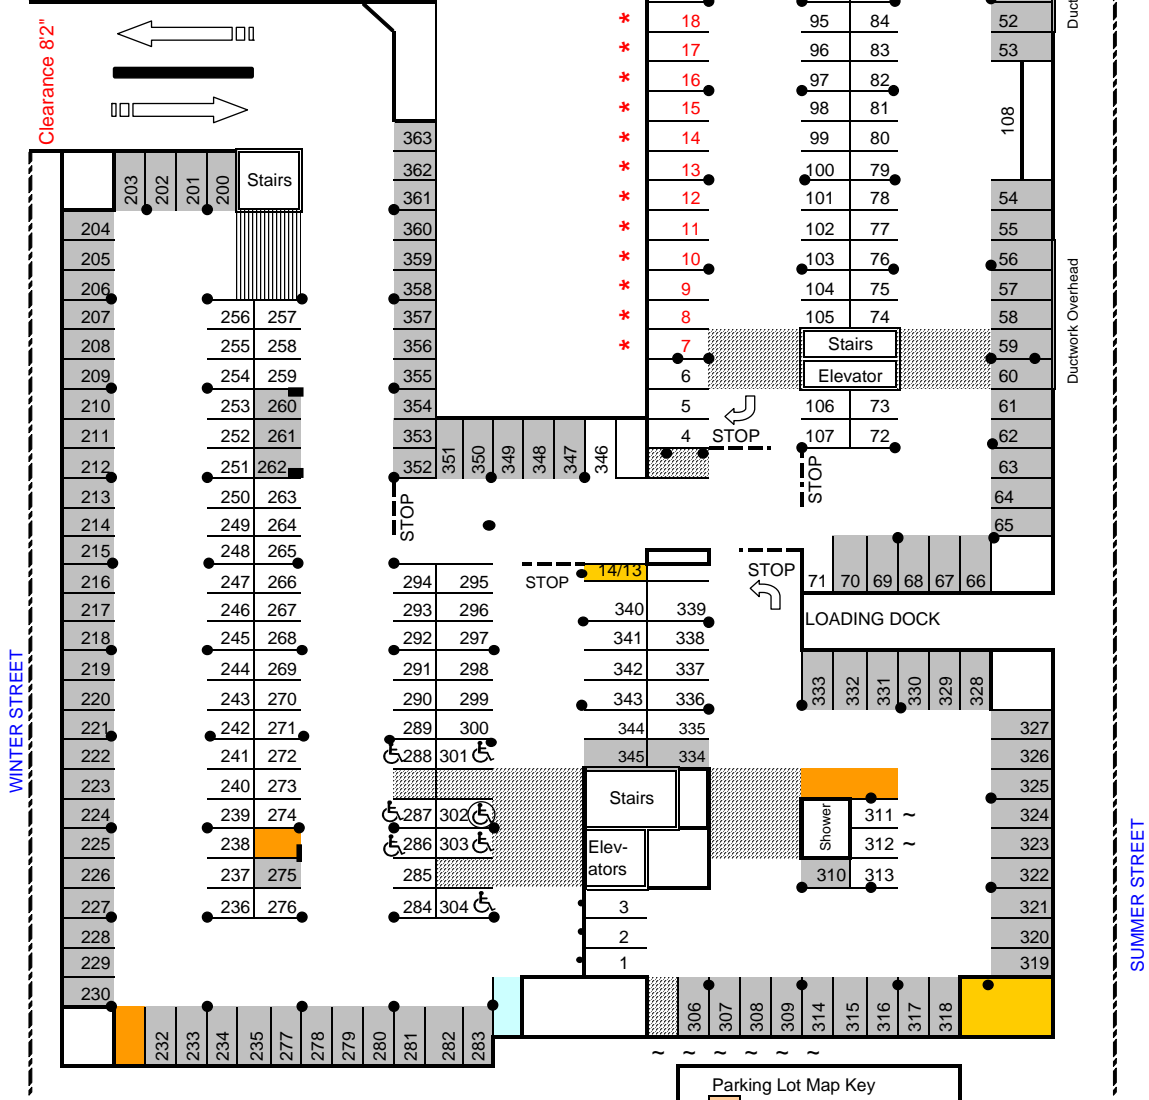

North Mall Office Building - 841
State Lands Underground - 843

Parking Garage Hours: Open 6:30 AM, Close 6:00 PM

State Lands Building
 775 Summer Street NE

North Mall Office Building
 725 Summer Street NE

Clearance 82"

WINTER STREET

SUMMER STREET

Employment Building
 875 Union Street NE

Parking Lot Map Key

- 1 Hour Meter
- Visitor Disabled
- Employee Disabled
- Wheelchair Only
- Covered, Reserved (numbered spaces)
- Uncovered, Reserved (numbered spaces)
- Compact
- Motorcycle
- DAS Service Vehicle
- Service Vehicle
- Bicycle Room/Locker
- Bicycle Rack
- Electric Car Power Source