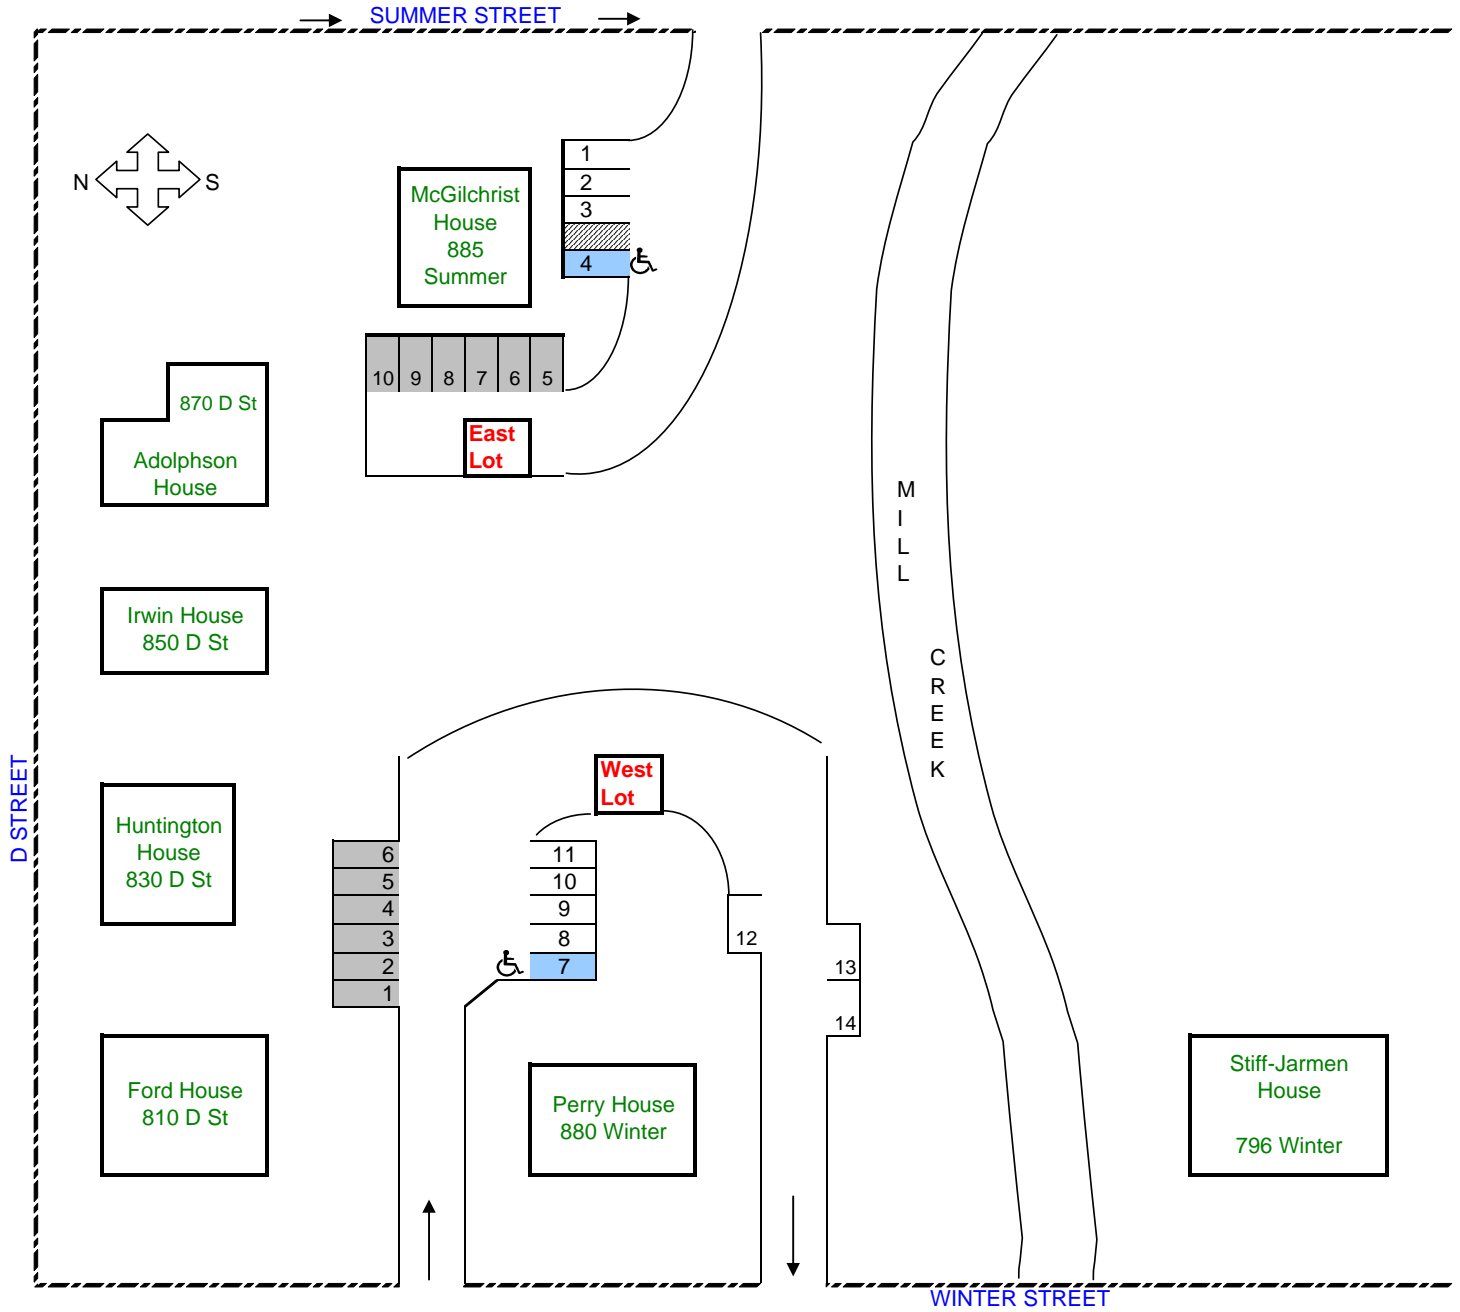

North Mall Heritage Park - East/844 & West/845

Parking Lot Map Key

-  Disabled Parking
-  Compact Spaces