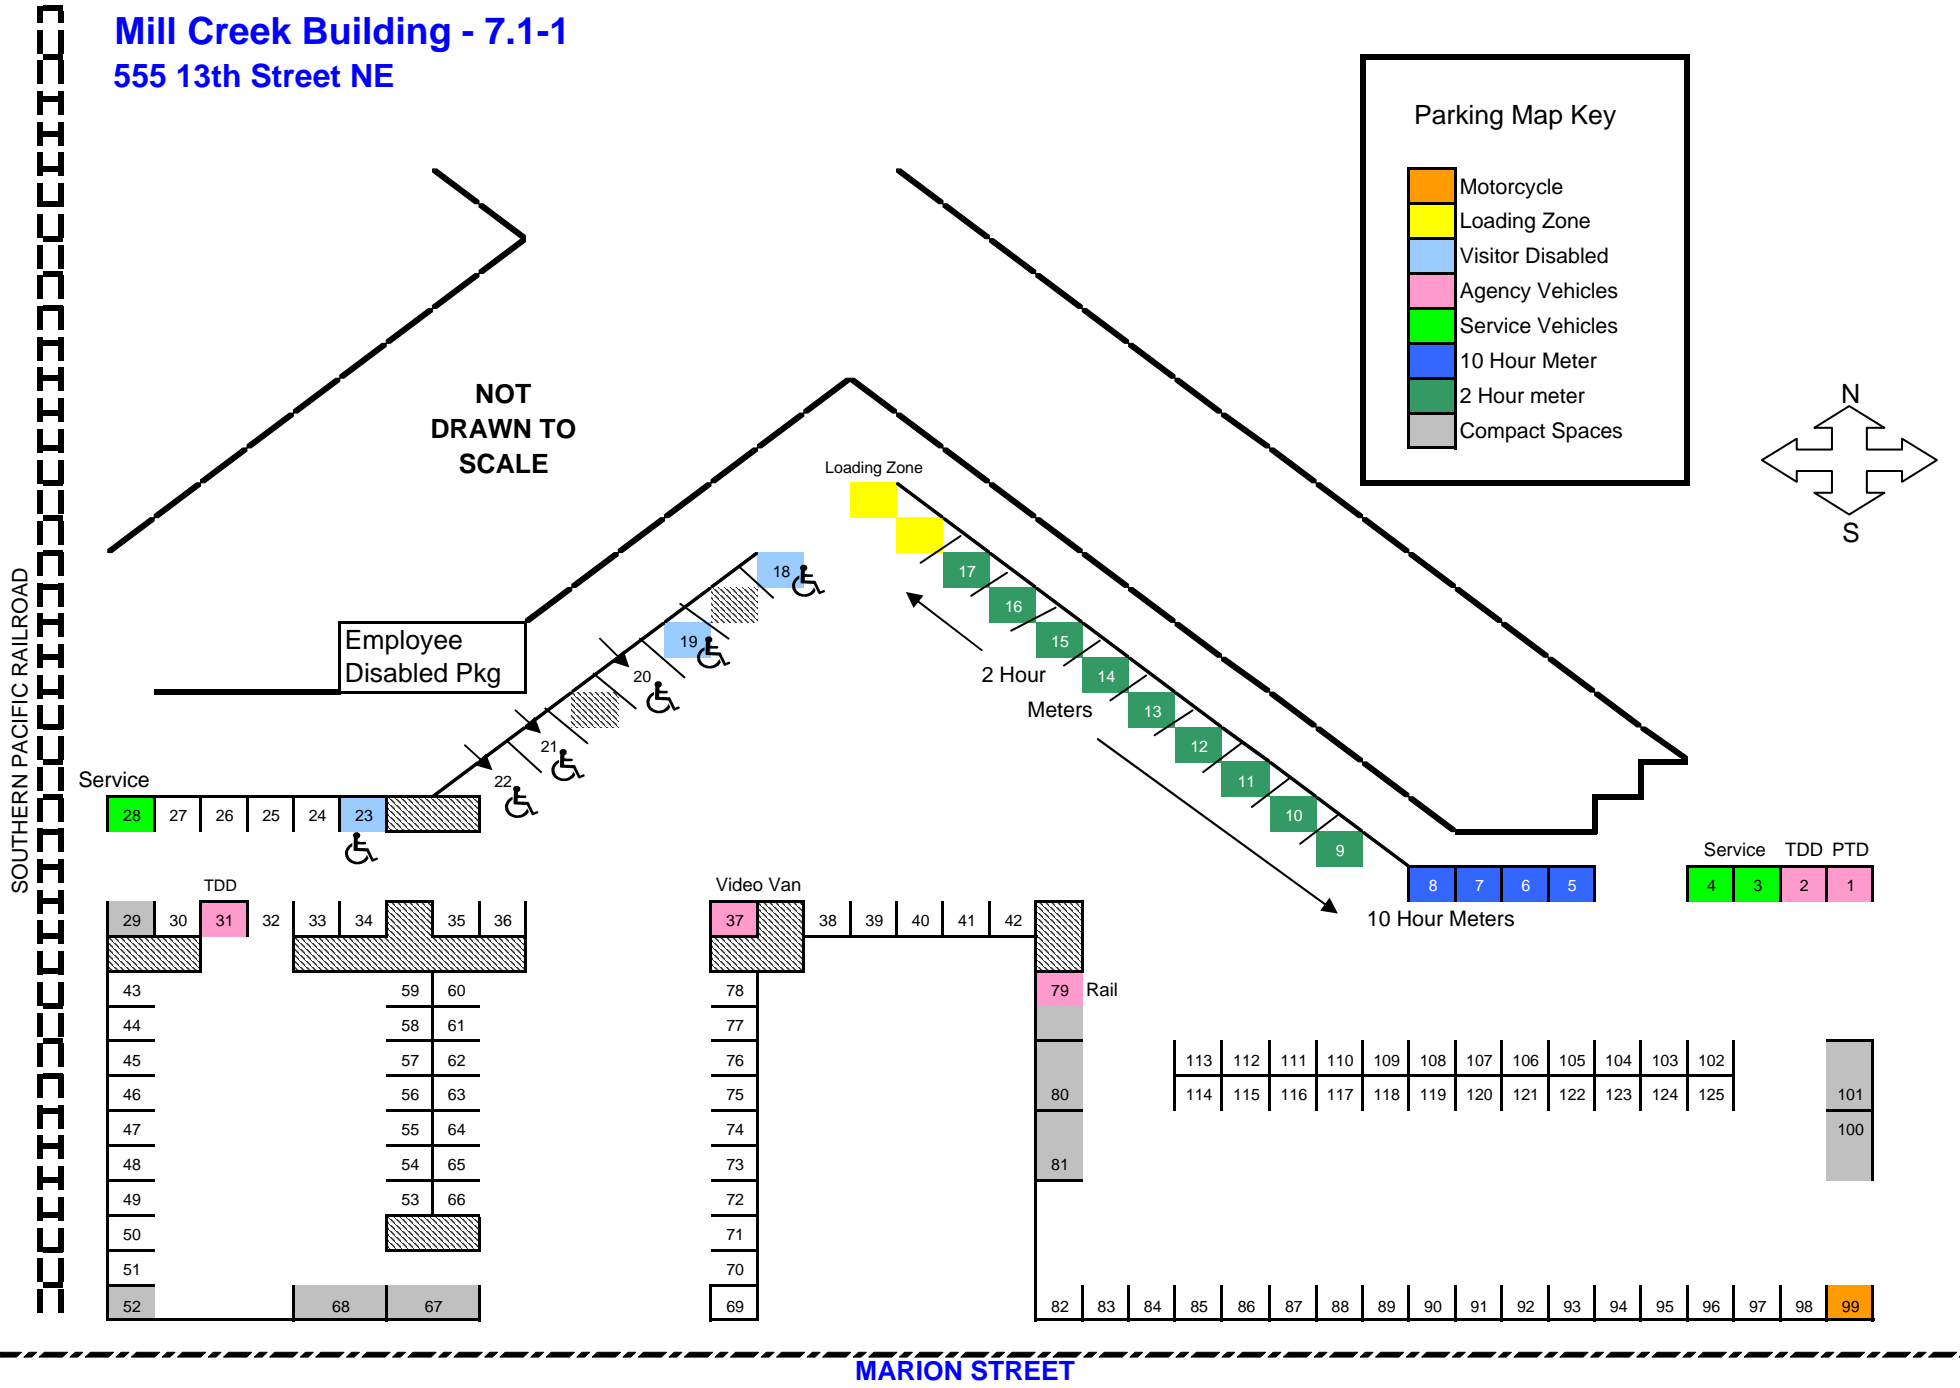

Mill Creek Building - 7.1-1
555 13th Street NE

Parking Map Key

- Motorcycle
- Loading Zone
- Visitor Disabled
- Agency Vehicles
- Service Vehicles
- 10 Hour Meter
- 2 Hour meter
- Compact Spaces

NOT
DRAWN TO
SCALE

SOUTHERN PACIFIC RAILROAD

Employee
Disabled Pkg

Loading Zone

2 Hour
Meters

10 Hour
Meters

Service TDD PTD

Service

TDD

Video Van

Rail

MARION STREET