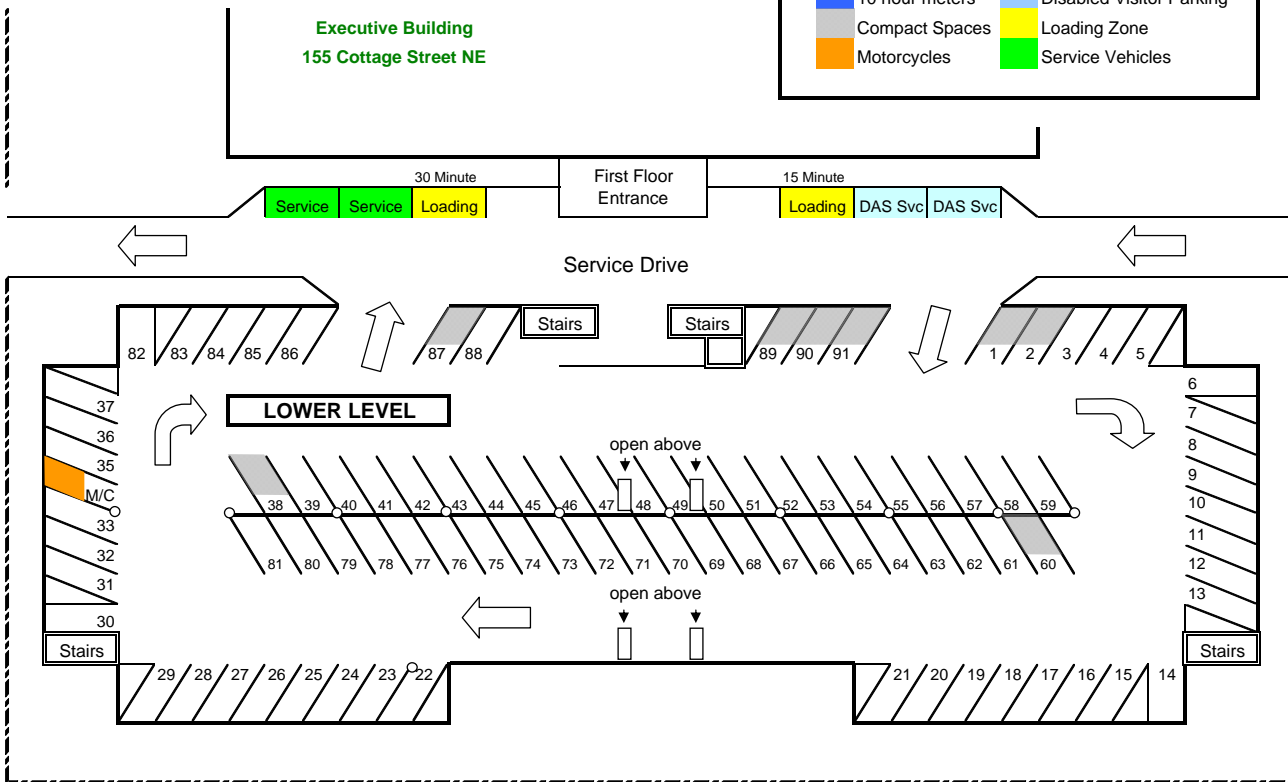

**Executive Parking Structure
Upper Level 361 - Lower Level 362**

COTTAGE STREET

COTTAGE STREET