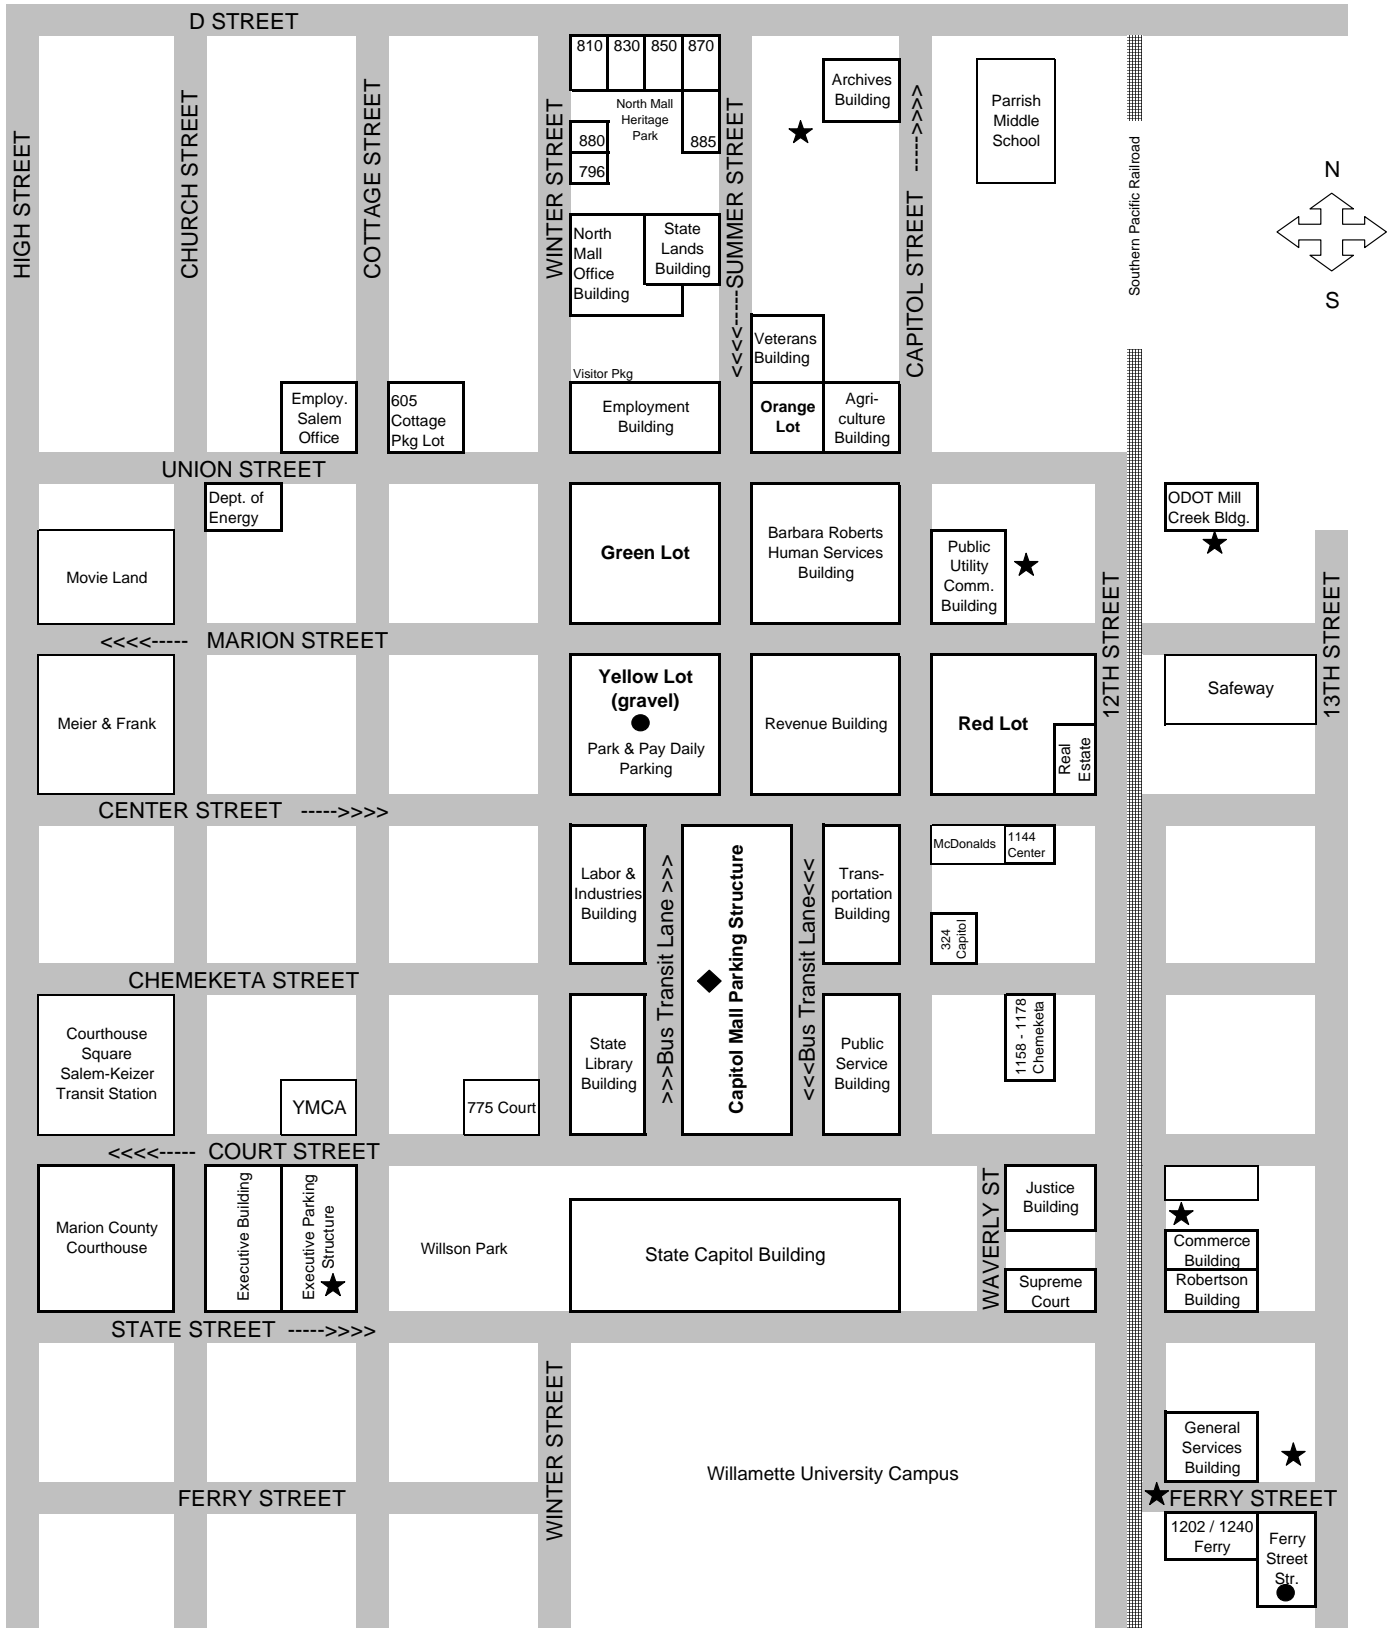

# SALEM CAPITOL MALL AREA

- ★ Blue-Banded State Meters - OK to use Agency issued one-day permit
- ◆ Capitol Mall Structure Meters - OK to use Agency Issued one-day permit
- Yellow Lot & Ferry Structure Rooftop - OK to use Agency issued one-day permit