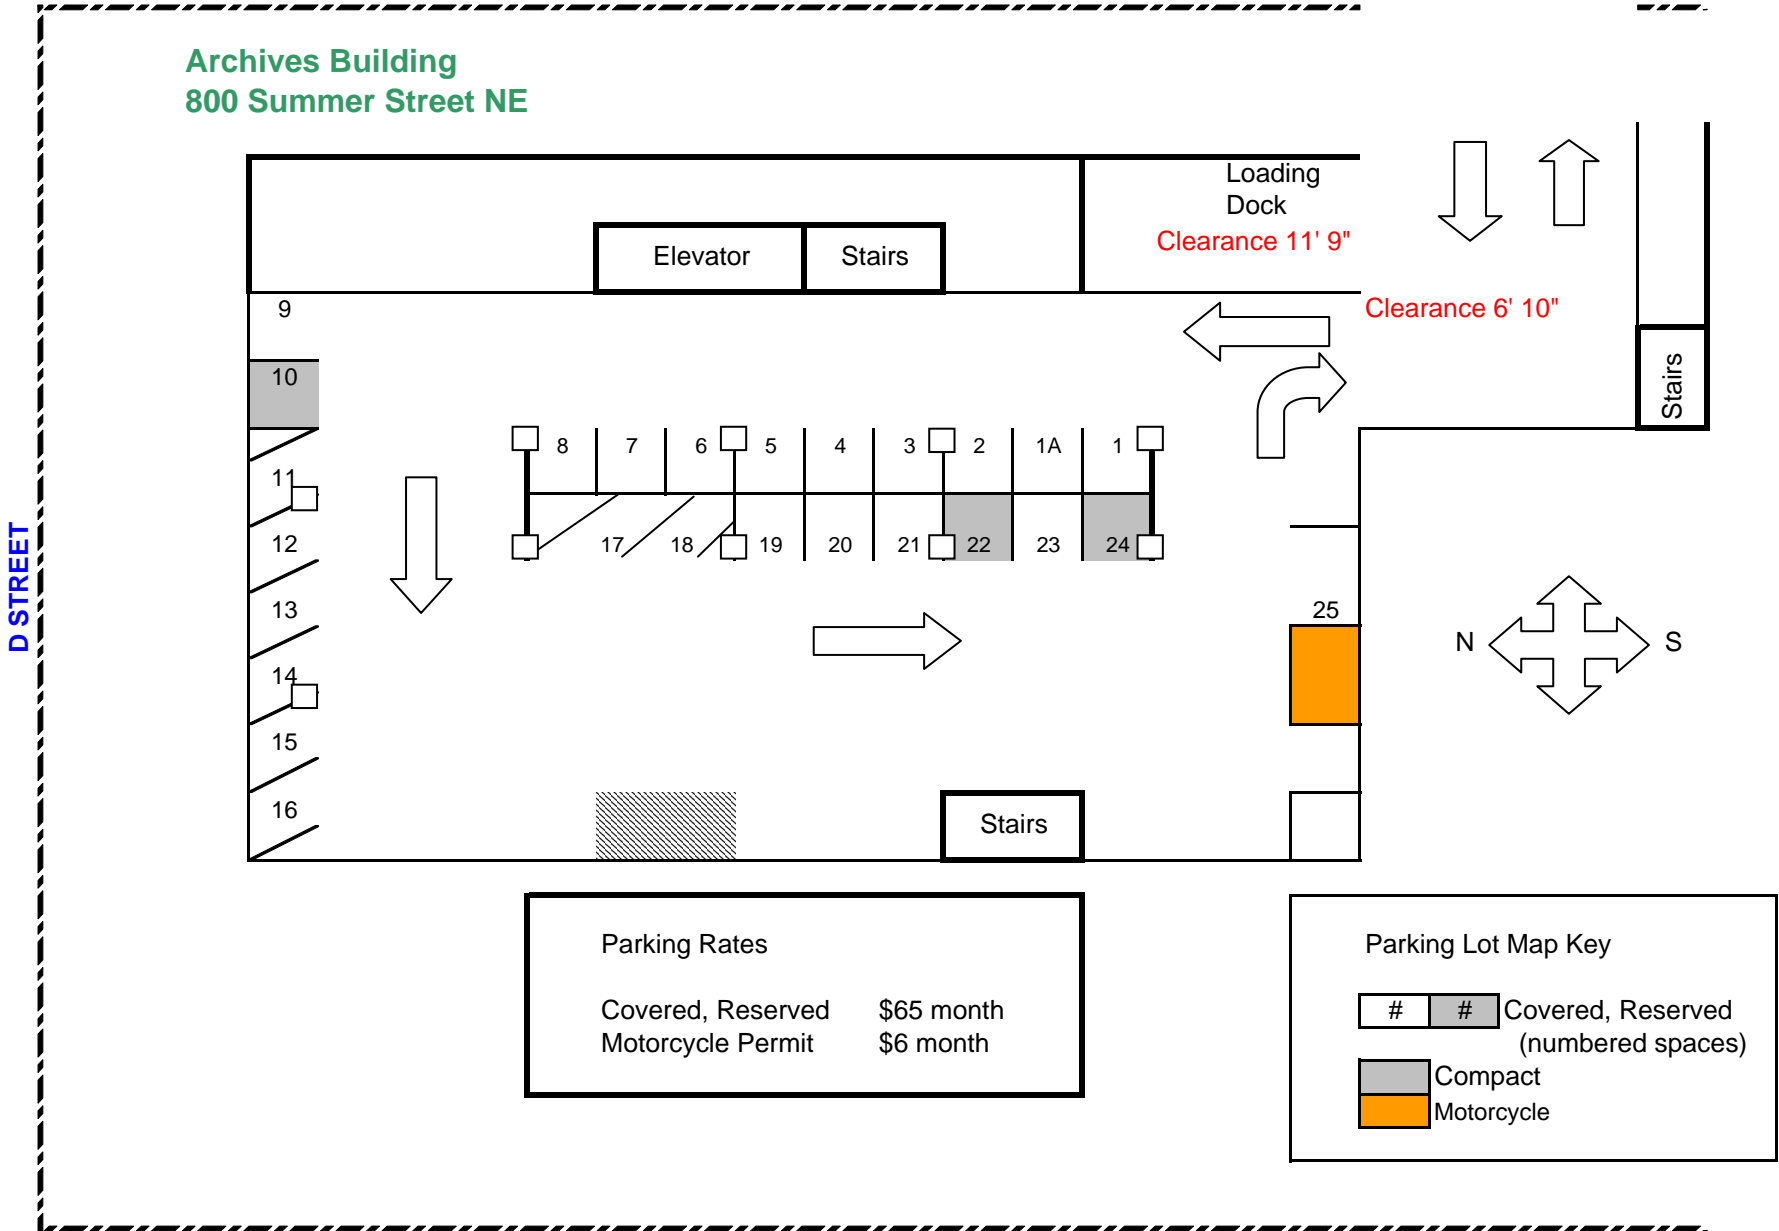

Archives Building
800 Summer Street NE

Parking Rates	
Covered, Reserved	\$65 month
Motorcycle Permit	\$6 month

Parking Lot Map Key	
# #	Covered, Reserved (numbered spaces)
■	Compact
■	Motorcycle

SUMMER STREET