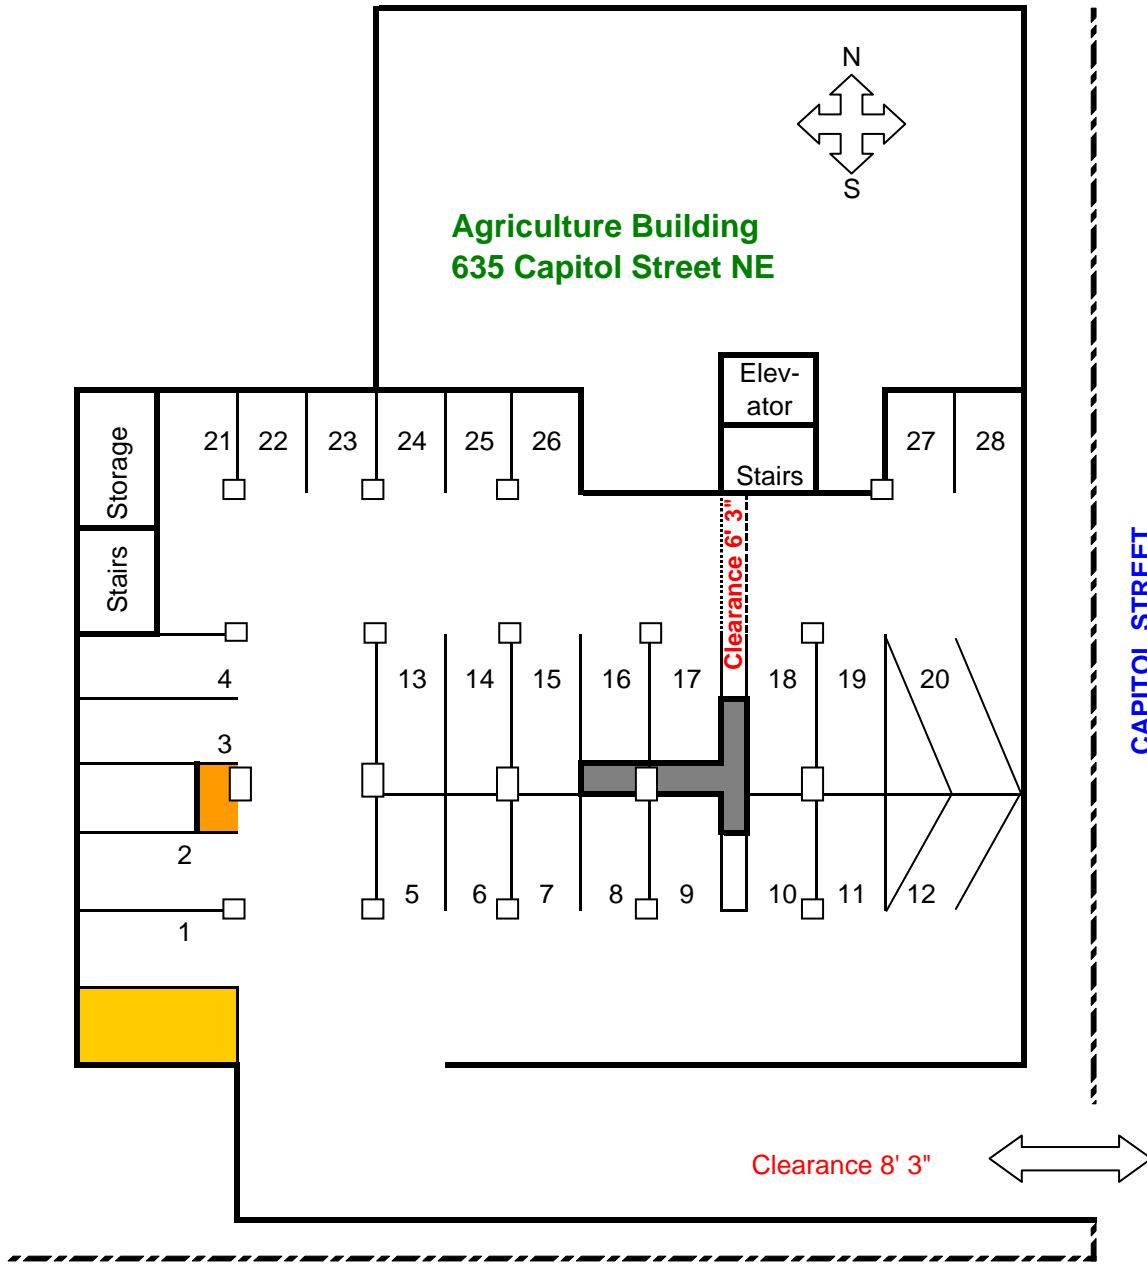

# Agriculture Underground - 831

Parking Garage Hours: Open 7:00 AM, Close 6:00 PM

**UNION STREET**

Parking Rates	
Covered, Reserved	\$65 month
Motorcycle Permit	\$6 month
Bicycle Room	\$11 year

Parking Lot Map Key	
#	Covered, Reserved (numbered spaces)
Orange box	Motorcycle Parking
Yellow box	Bicycle Room