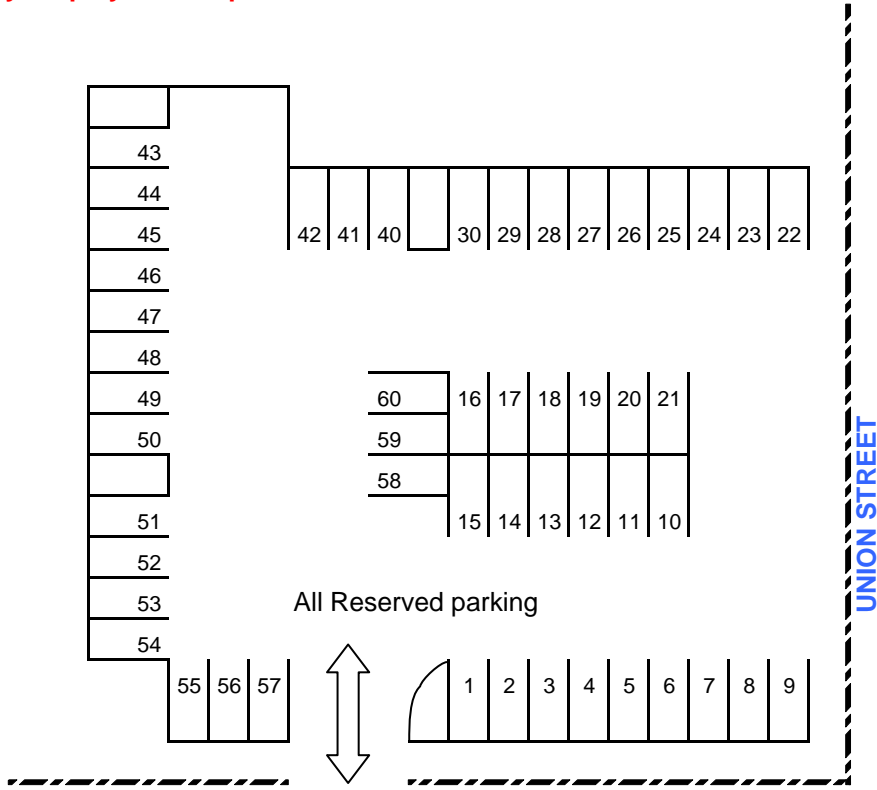

# 605 Cottage Street NE - 861

Owned by Employment Dept.

COTTAGE STREET

**Parking Map Key**

- Disabled Parking
- Visitors Only