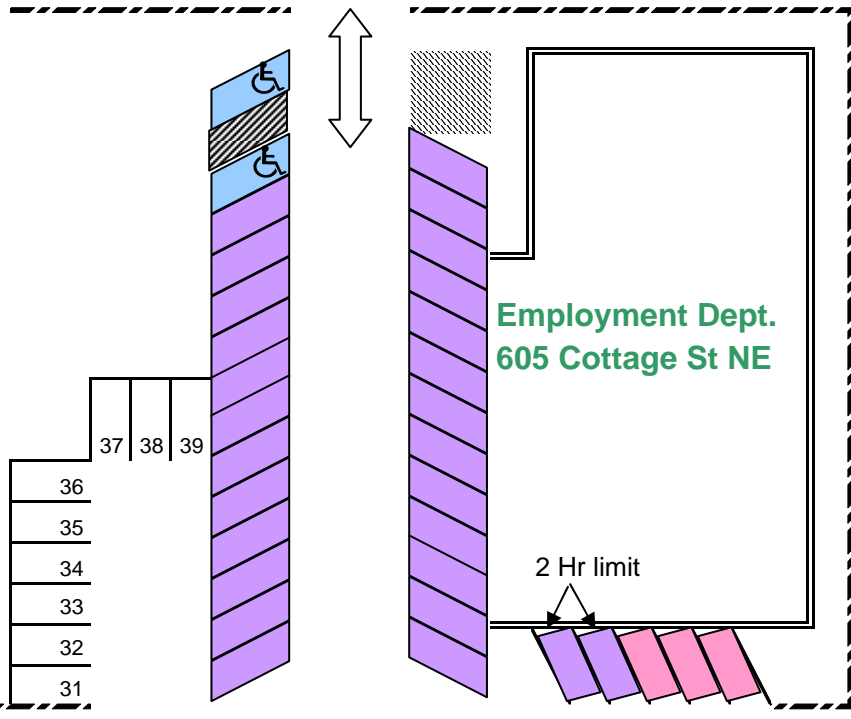

605 Cottage Street NE - 861
Owned by Employment Dept.

Parking Rates

Uncovered, Reserved \$55 month

Parking Lot Map Key

- Visitor Disabled
- Employment Visitor
- Uncovered, Reserved (numbered spaces)
- Agency Vehicle