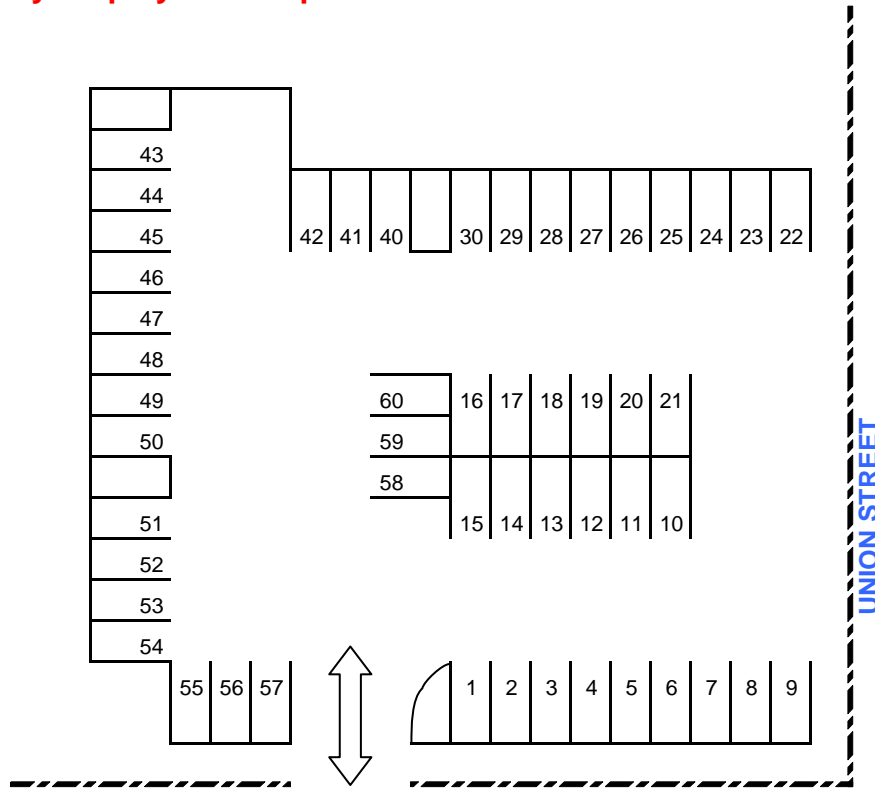

605 Cottage Street NE - 861
Owned by Employment Dept.

Parking Rates

Uncovered, Reserved \$55 month

Parking Lot Map Key

- Visitor Disabled
- Employment Visitor
- Uncovered, Reserved (numbered spaces)
- Agency Vehicle