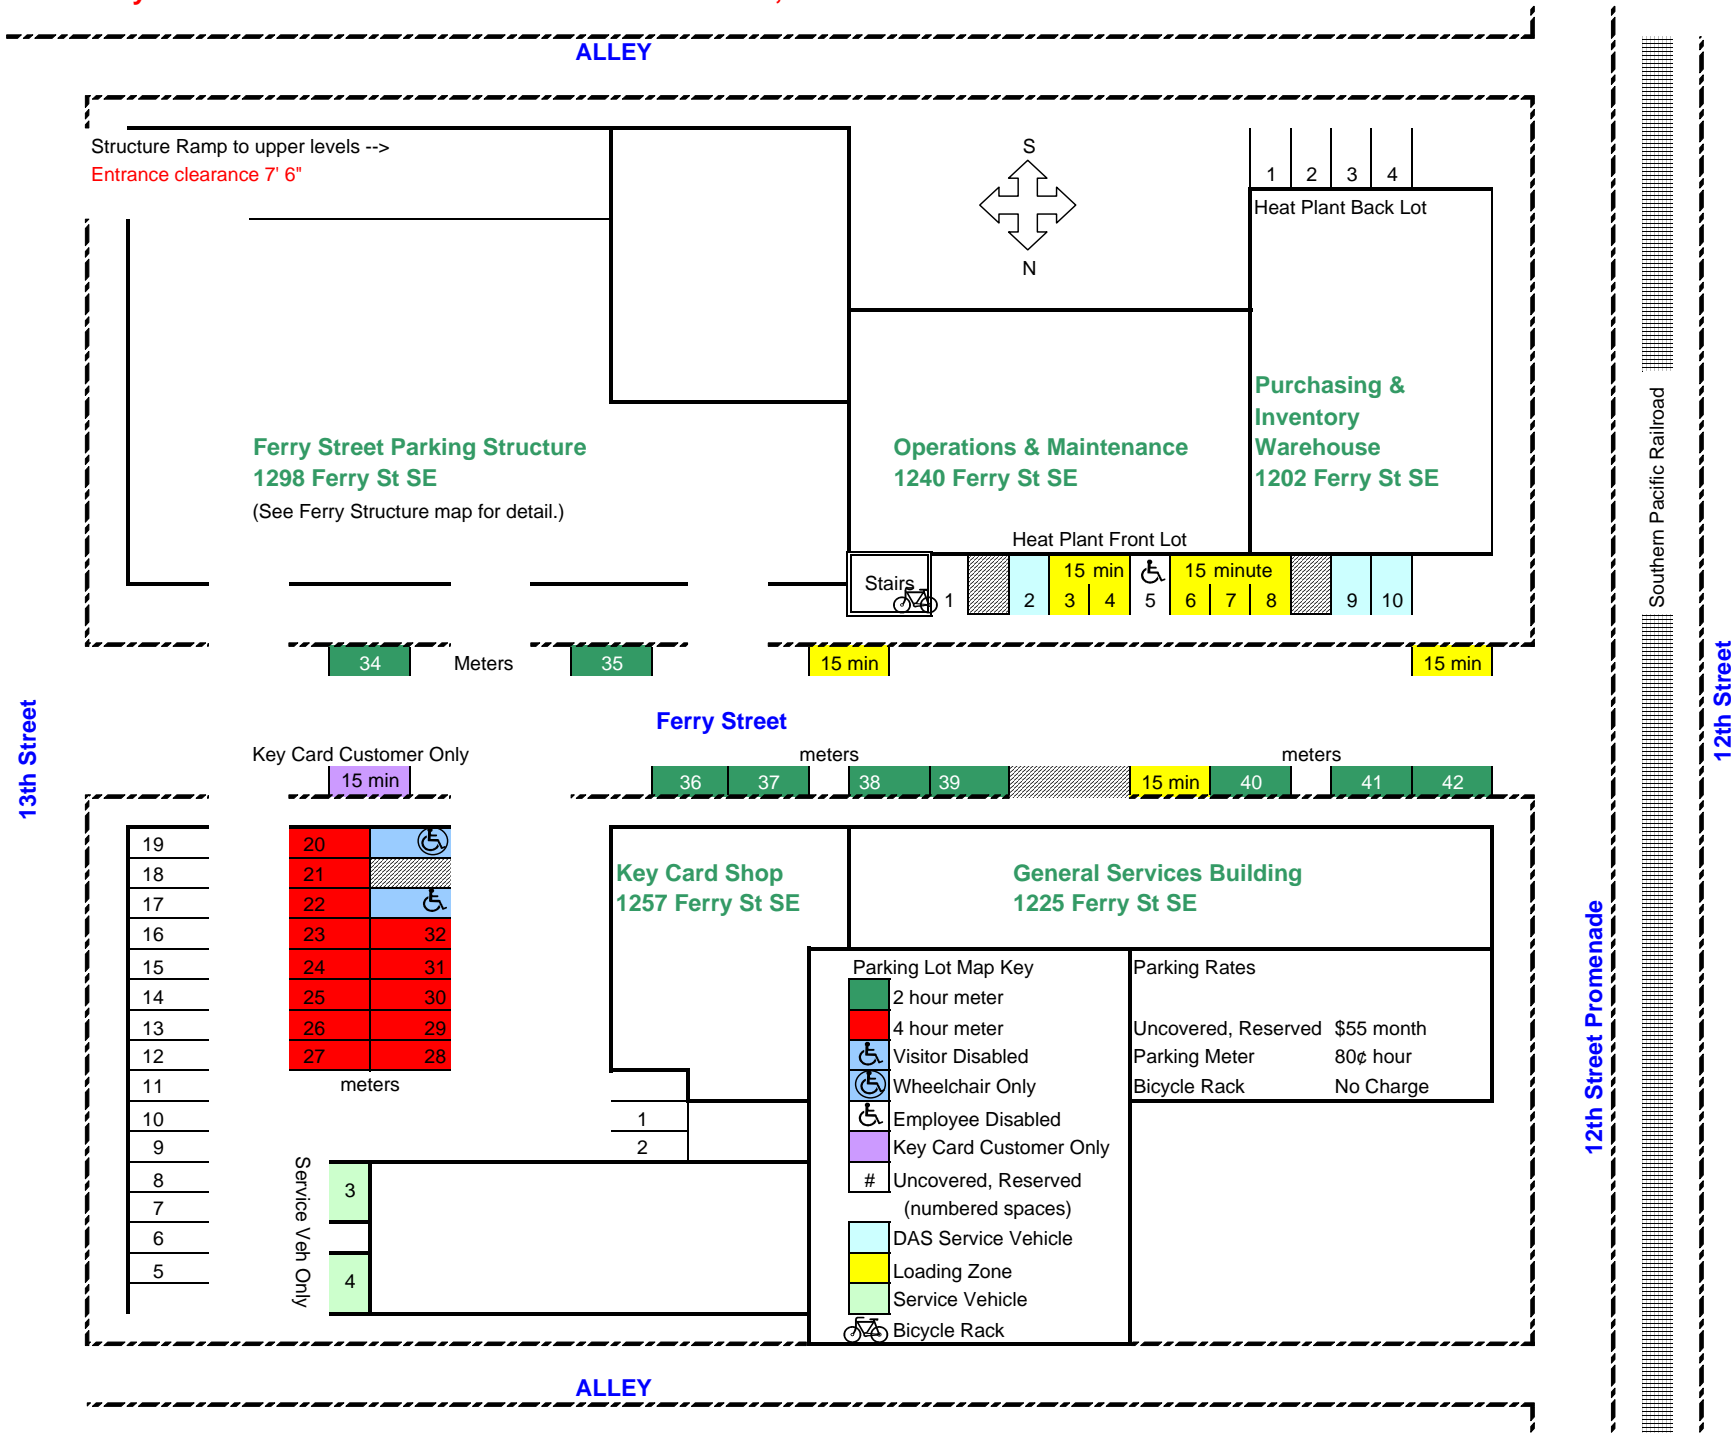

**1200 Ferry Street & Heat Plant & General Services Lot - 114, 115 & 211**

Key Card Customer Only  
 15 min

19	20	32
18	21	31
17	22	30
16	23	29
15	24	28
14	25	
13	26	
12	27	

meters

36	37	38	39	40	41	42
----	----	----	----	----	----	----

Parking Lot Map Key		Parking Rates	
	2 hour meter	Uncovered, Reserved	\$55 month
	4 hour meter	Parking Meter	80¢ hour
	Visitor Disabled	Bicycle Rack	No Charge
	Wheelchair Only		
	Employee Disabled		
	Key Card Customer Only		
	Uncovered, Reserved (numbered spaces)		
	DAS Service Vehicle		
	Loading Zone		
	Service Vehicle		
	Bicycle Rack		