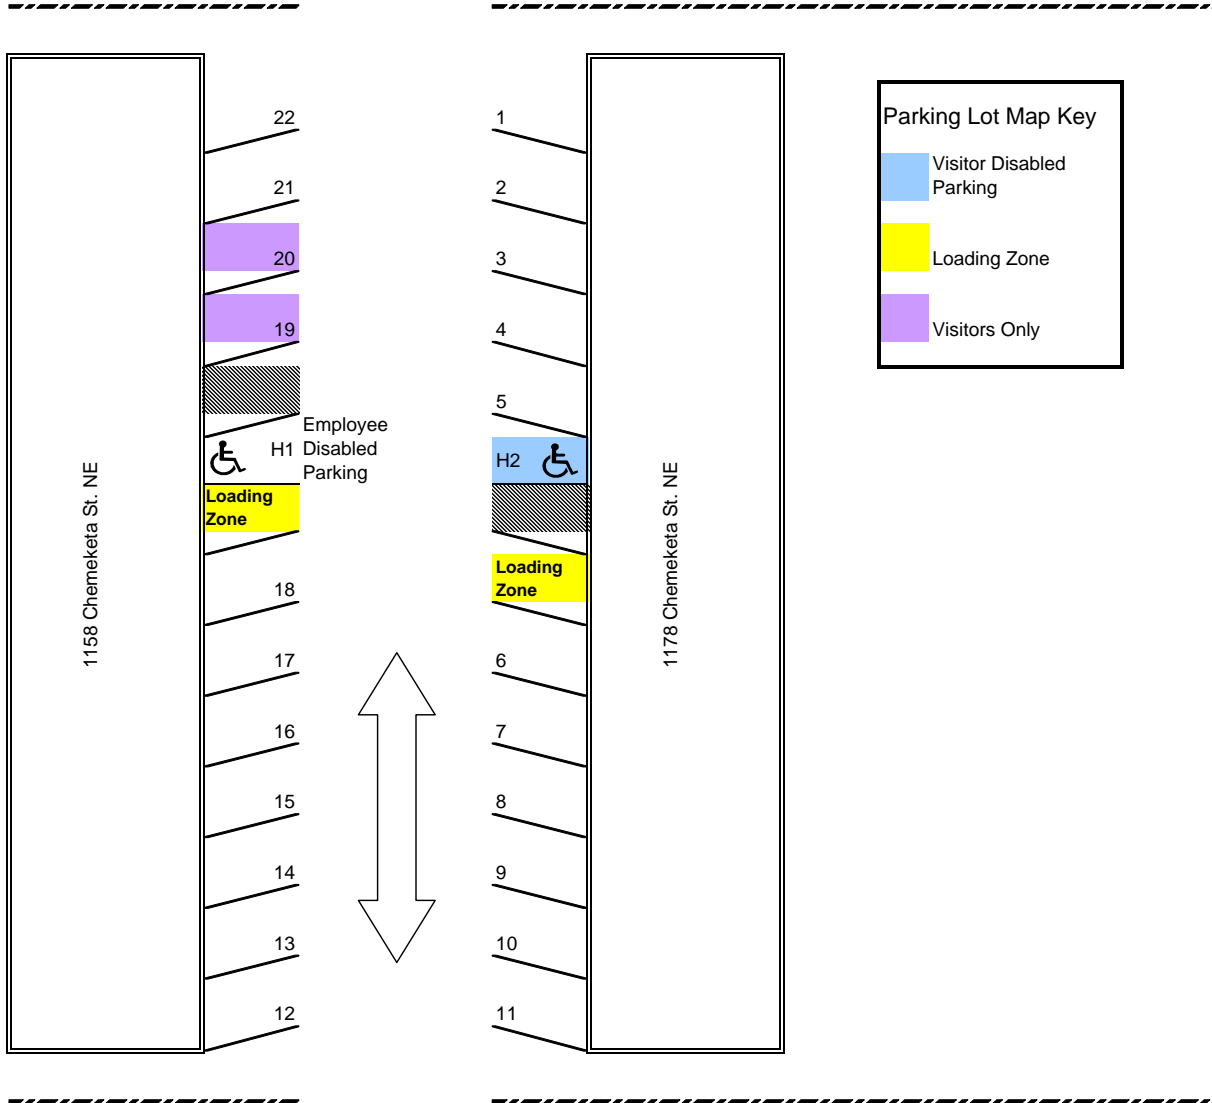

# 1158/1178 Chemeketa St - 422

Leased by ODOT - Owned by Deems, Inc.

**CHEMEKETA STREET**

**12TH STREET**

**ALLEY**